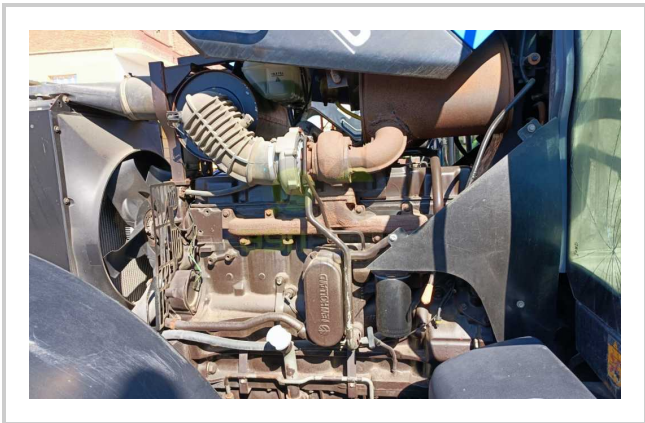

TM135

🏷️ 475.000 EGP- 450.000 EGP

Product Features & Info

make:	NEW HOLLAND
model:	TM135
year:	26
condition:	Very good condition
front tire wear:	480/70R28
gear box:	semi-powershift
hours:	8500
power:	135
rear tire wear:	20.8-38
type:	TM135