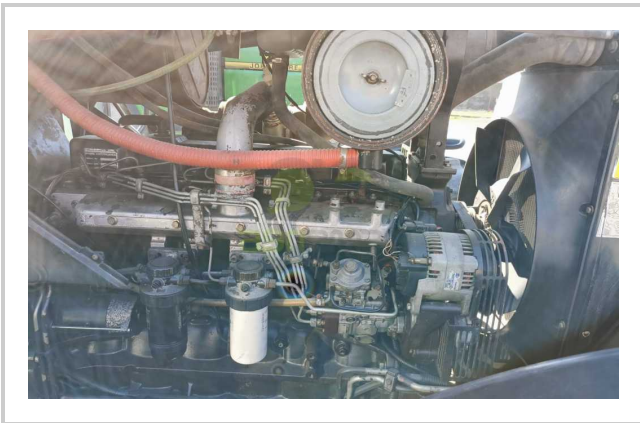

TM135

🏷️ 475.000 EGP- 450.000 EGP

Product Features & Info

make:	NEW HOLLAND
model:	TM135
year:	26
condition:	Very good condition
front tire wear:	480/70R28
gear box:	semi-powershift
hours:	8500
power:	135
rear tire wear:	20.8-38
type:	TM135