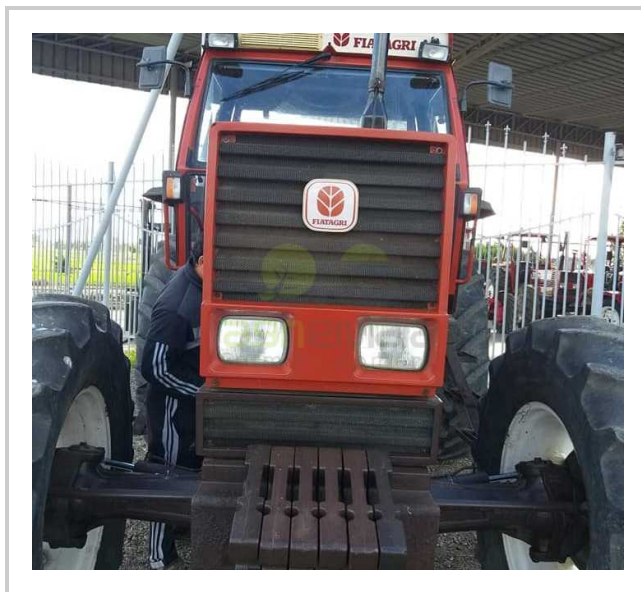

## T-172 FIATAGRI 115-90

 [CALL EGP- EGP](#)

## Product Features & Info

<b>make:</b>	FIATAGRI
<b>model:</b>	115-90
<b>year:</b>	15
<b>condition:</b>	Very good condition
<b>front tire wear:</b>	/
<b>gear box:</b>	N
<b>hours:</b>	8000
<b>power:</b>	115
<b>rear tire wear:</b>	/
<b>type:</b>	FIAT 115-90