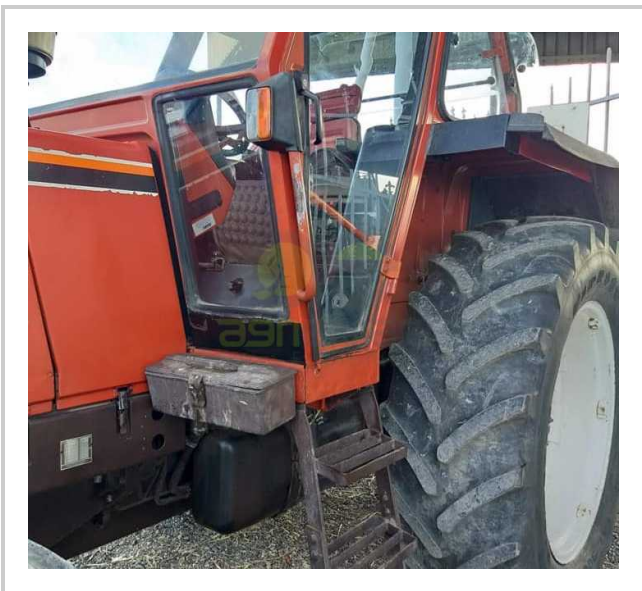

## T-172 FIATAGRI 115-90

 [CALL EGP- EGP](#)

## Product Features & Info

<b>make:</b>	FIATAGRI
<b>model:</b>	115-90
<b>year:</b>	15
<b>condition:</b>	Very good condition
<b>front tire wear:</b>	/
<b>gear box:</b>	N
<b>hours:</b>	8000
<b>power:</b>	115
<b>rear tire wear:</b>	/
<b>type:</b>	FIAT 115-90