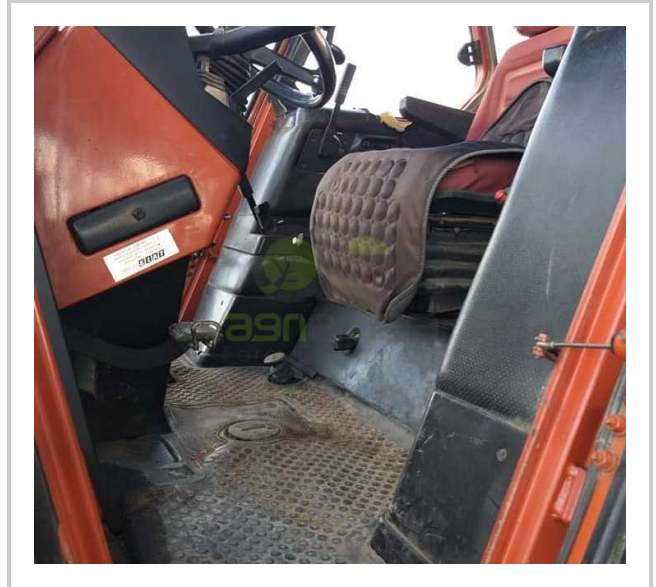

T-172 FIATAGRI 115-90

 [CALL EGP- EGP](#)

Product Features & Info

make:	FIATAGRI
model:	115-90
year:	15
condition:	Very good condition
front tire wear:	/
gear box:	N
hours:	8000
power:	115
rear tire wear:	/
type:	FIAT 115-90