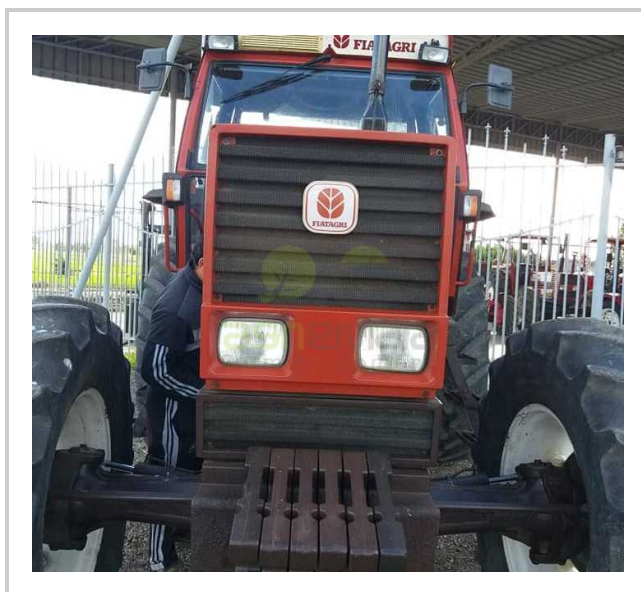

T-172 FIATAGRI 115-90

 [CALL EGP- EGP](#)

Product Features & Info

make:	FIATAGRI
model:	115-90
year:	15
condition:	Very good condition
front tire wear:	/
gear box:	N
hours:	8000
power:	115
rear tire wear:	/
type:	FIAT 115-90