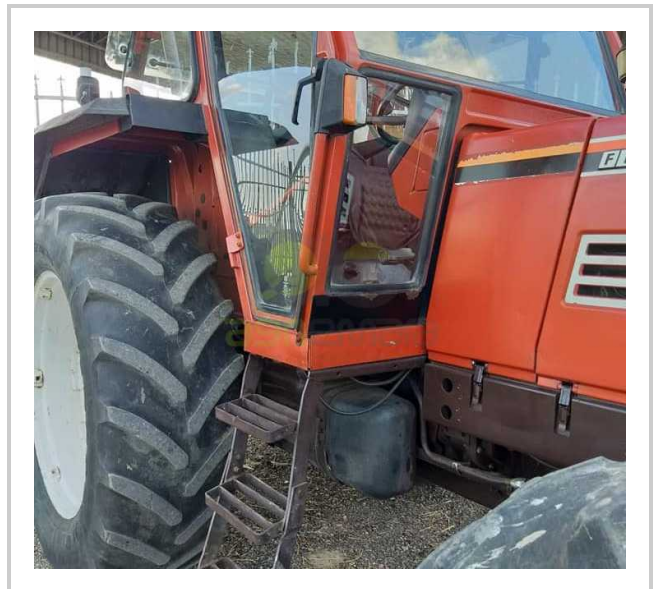

## T-172 FIATAGRI 115-90

 [CALL EGP- EGP](#)

## Product Features & Info

<b>make:</b>	FIATAGRI
<b>model:</b>	115-90
<b>year:</b>	15
<b>condition:</b>	Very good condition
<b>front tire wear:</b>	/
<b>gear box:</b>	N
<b>hours:</b>	8000
<b>power:</b>	115
<b>rear tire wear:</b>	/
<b>type:</b>	FIAT 115-90