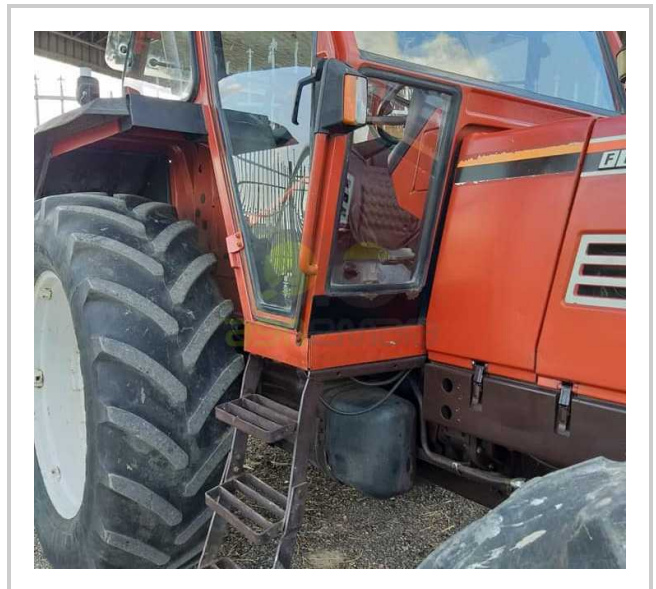

T-172 FIATAGRI 115-90

 [CALL EGP- EGP](#)

Product Features & Info

make:	FIATAGRI
model:	115-90
year:	15
condition:	Very good condition
front tire wear:	/
gear box:	N
hours:	8000
power:	115
rear tire wear:	/
type:	FIAT 115-90