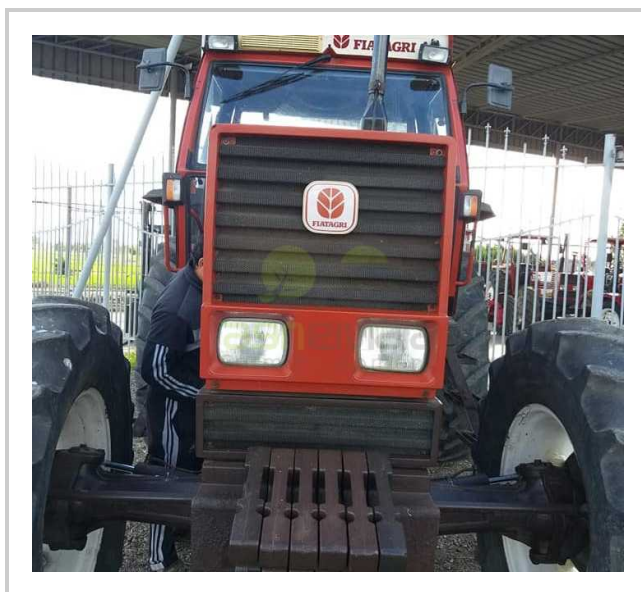

## T-172 FIATAGRI 115-90

 [CALL EGP- EGP](#)

## Product Features & Info

<b>make:</b>	FIATAGRI
<b>model:</b>	115-90
<b>year:</b>	15
<b>condition:</b>	Very good condition
<b>front tire wear:</b>	/
<b>gear box:</b>	N
<b>hours:</b>	8000
<b>power:</b>	115
<b>rear tire wear:</b>	/
<b>type:</b>	FIAT 115-90