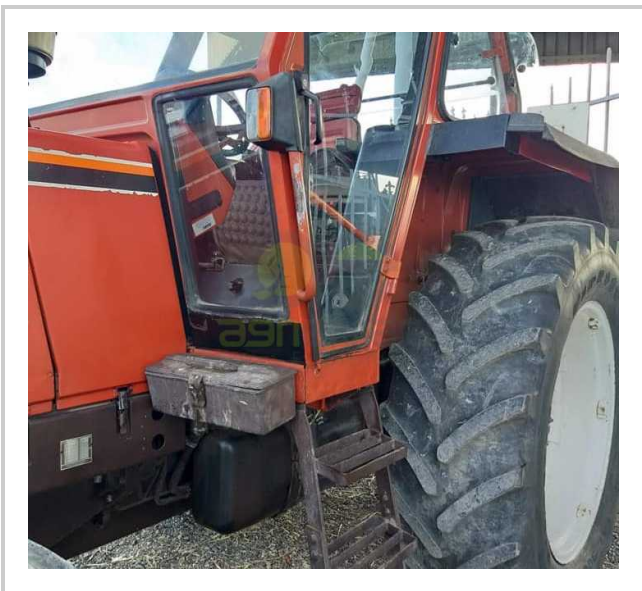

T-172 FIATAGRI 115-90

 [CALL EGP- EGP](#)

Product Features & Info

make:	FIATAGRI
model:	115-90
year:	15
condition:	Very good condition
front tire wear:	/
gear box:	N
hours:	8000
power:	115
rear tire wear:	/
type:	FIAT 115-90