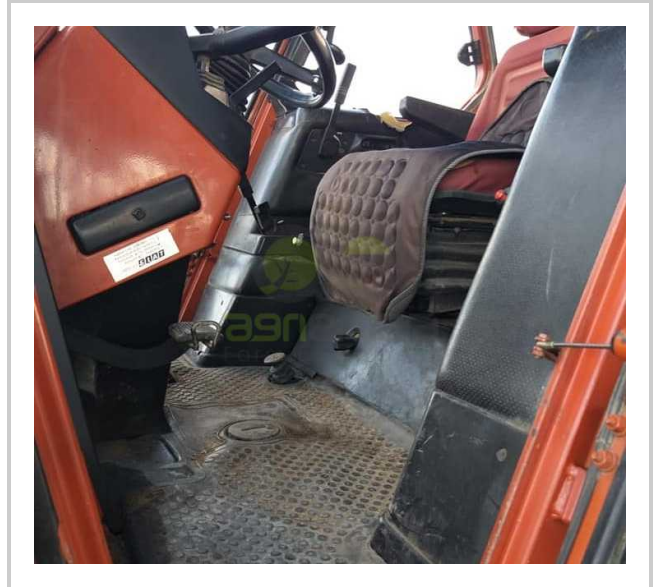

## T-172 FIATAGRI 115-90

 [CALL EGP- EGP](#)

## Product Features & Info

<b>make:</b>	FIATAGRI
<b>model:</b>	115-90
<b>year:</b>	15
<b>condition:</b>	Very good condition
<b>front tire wear:</b>	/
<b>gear box:</b>	N
<b>hours:</b>	8000
<b>power:</b>	115
<b>rear tire wear:</b>	/
<b>type:</b>	FIAT 115-90