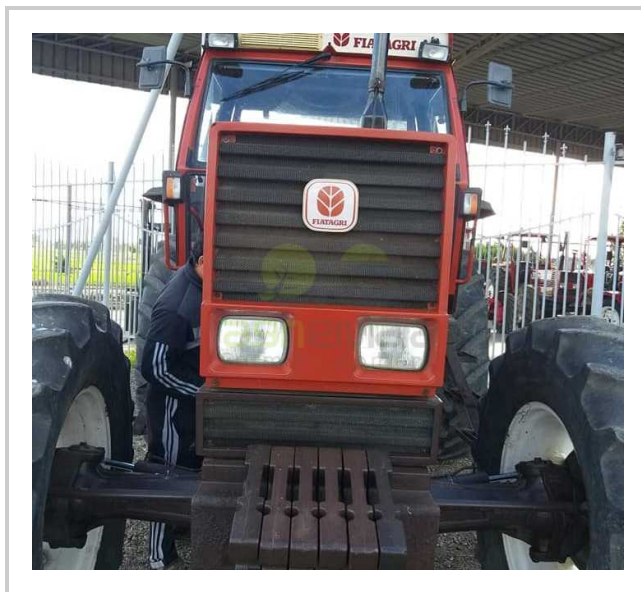

T-172 FIATAGRI 115-90

 [CALL EGP- EGP](#)

Product Features & Info

make:	FIATAGRI
model:	115-90
year:	15
condition:	Very good condition
front tire wear:	/
gear box:	N
hours:	8000
power:	115
rear tire wear:	/
type:	FIAT 115-90