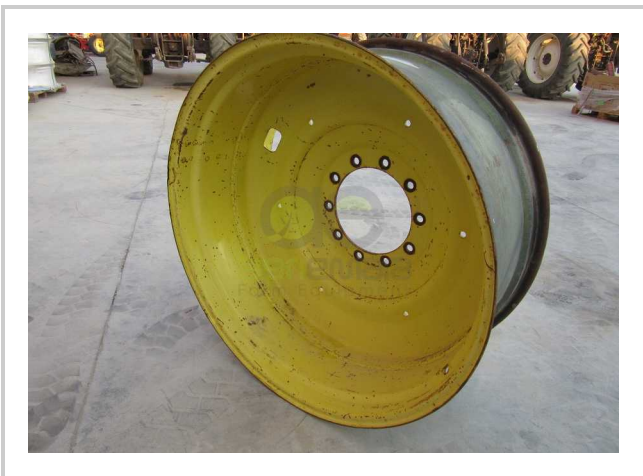

RIMS 16 X 30

 **EGP-** EGP

Product Features & Info

make:	RIMS
size:	16 X 38
model:	PPP - 16
PR:	john deere

More Description

Main Branch Dr. Asmaa Fahmy St., The West of Itay El-Baroud. El-Beheira - Egypt |**Tel. & FAX.** (002) 012 289 319 29 - (002) 045 33 88 689