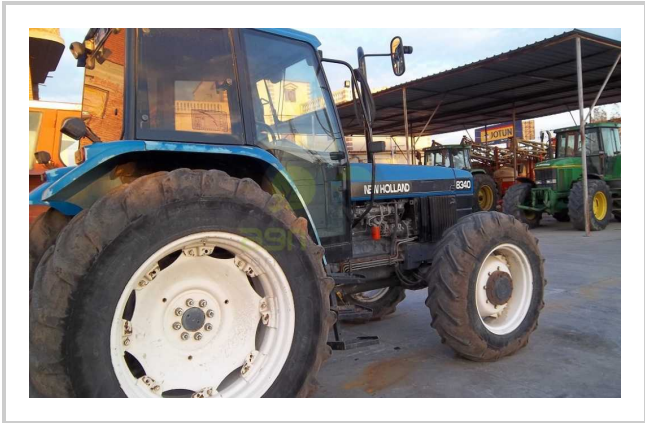

# NEWHOLLAND - 8340

EGP- EGP

## Product Features & Info

make:	FIATAGRI
model:	8340
year:	25

## More Description

<b>condition:</b>	Good condition
<b>front tire wear:</b>	16.9R28
<b>gear box:</b>	semi-powershift
<b>hours:</b>	6500
<b>power:</b>	110 HP
<b>rear tire wear:</b>	18.4/R38
<b>type:</b>	Power steering (4WD)