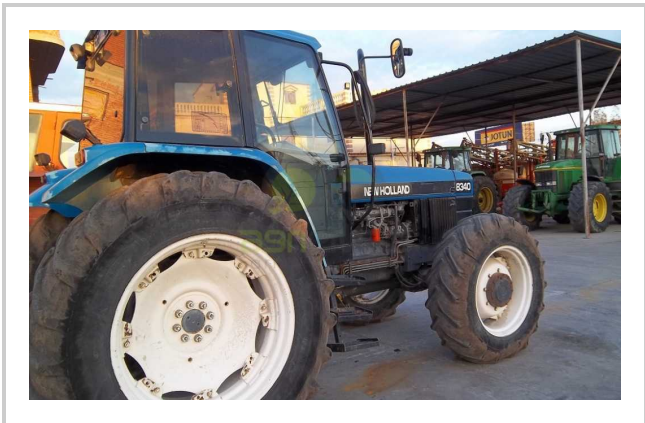

NEWHOLLAND - 8340

EGP- EGP

Product Features & Info

make:	FIATAGRI
model:	8340
year:	25

More Description

condition:	Good condition
front tire wear:	16.9R28
gear box:	semi-powershift
hours:	6500
power:	110 HP
rear tire wear:	18.4/R38
type:	Power steering (4WD)