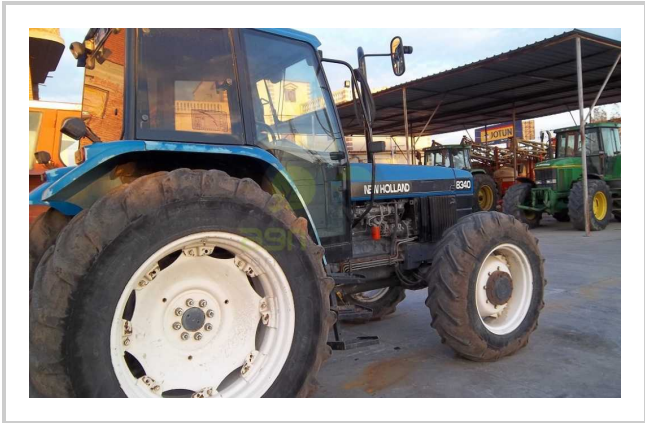

NEWHOLLAND - 8340

EGP- EGP

Product Features & Info

make:	FIATAGRI
model:	8340
year:	25

More Description

condition:	Good condition
front tire wear:	16.9R28
gear box:	semi-powershift
hours:	6500
power:	110 HP
rear tire wear:	18.4/R38
type:	Power steering (4WD)