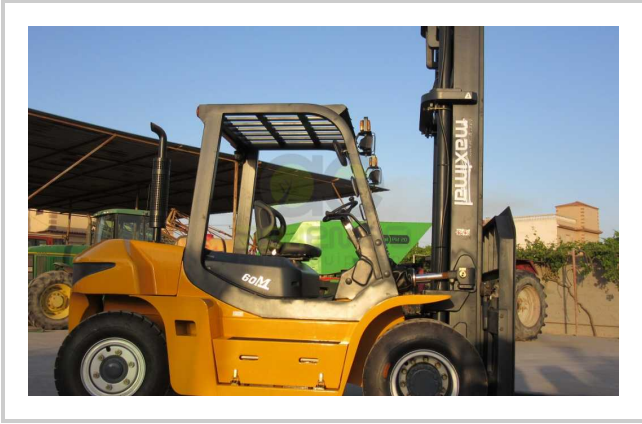

MAXIMAL

ISUZU

Type:WF3
Model:A-6BG1QC
Rated output:82kw/2000rpm
Rated torque:
416N·m/1400-1600rpm
No. of cylinder:6
Bore×Stroke:105x125mm
Displacement:6.494L

 New

 CALL EGP- EGP

Product Features & Info

make:	MAXIMAL
model:	M 60
year:	45
gear box:	powershift
mast type:	00
specific equipment:	00
condition:	Very good condition
lifting capacity:	6.000 KG
lifting height:	6 M