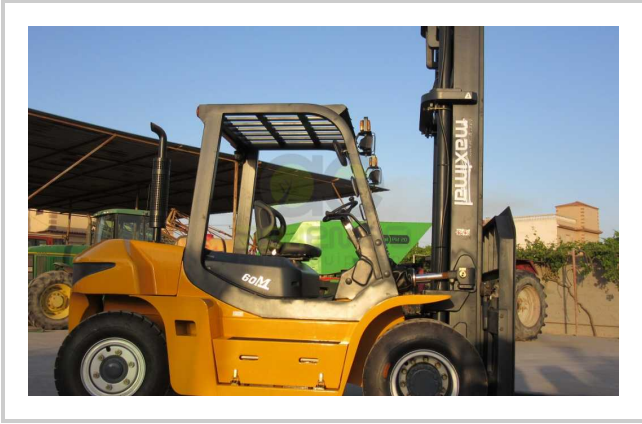

MAXIMAL

ISUZU

Type:WF3
Model:A-6BG1QC
Rated output:82kw/2000rpm
Rated torque:
416N·m/1400-1600rpm
No. of cylinder:6
Bore×Stroke:105x125mm
Displacement:6.494L

 **New**

 **CALL EGP- EGP**

Product Features & Info

make:	MAXIMAL
model:	M 60
year:	45
gear box:	powershift
mast type:	00
specific equipment:	00
condition:	Very good condition
lifting capacity:	6.000 KG
lifting height:	6 M

More Description

Main Branch Dr. Asmaa Fahmy St., The West of Itay El-Baroud. El-Beheira - Egypt |**Tel. & FAX.** (002) 012 289 319 29 - (002) 045 33 88 689