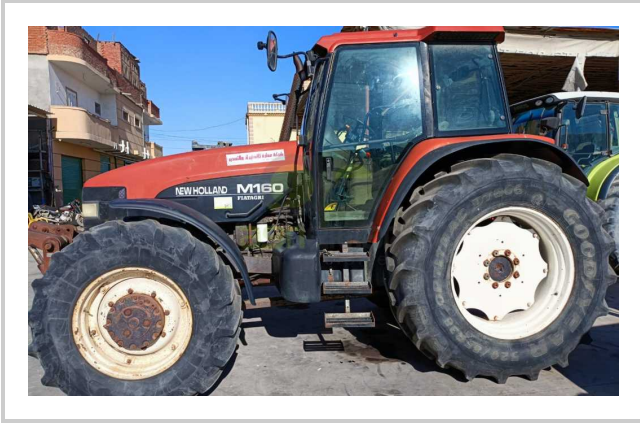

# M160

🏷️ 575.000 EGP- 550.000 EGP

## Product Features & Info

<b>make:</b>	NEW HOLLAND
<b>model:</b>	M160
<b>year:</b>	27
<b>condition:</b>	Very good condition
<b>front tire wear:</b>	480/70R28
<b>gear box:</b>	semi-powershift
<b>hours:</b>	8000
<b>power:</b>	160
<b>rear tire wear:</b>	520/85R38
<b>type:</b>	M160