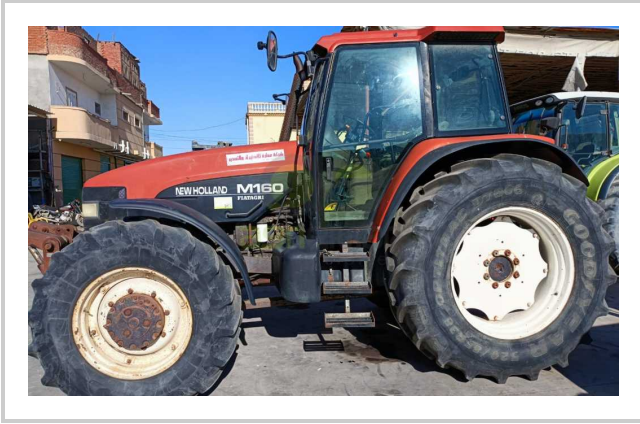

M160

🏷️ 575.000 EGP- 550.000 EGP

Product Features & Info

make:	NEW HOLLAND
model:	M160
year:	27
condition:	Very good condition
front tire wear:	480/70R28
gear box:	semi-powershift
hours:	8000
power:	160
rear tire wear:	520/85R38
type:	M160