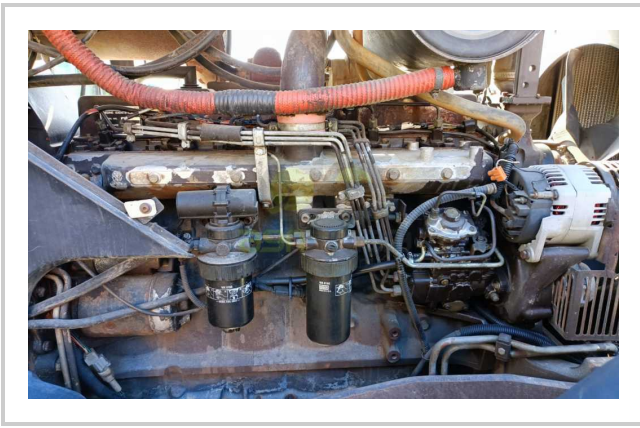

🏷️ 575.000 EGP- 550.000 EGP

Product Features & Info

make:	NEW HOLLAND
model:	M160
year:	27
condition:	Very good condition
front tire wear:	480/70R28
gear box:	semi-powershift
hours:	8000
power:	160
rear tire wear:	520/85R38
type:	M160

More Description

Main Branch Dr. Asmaa Fahmy St., The West of Itay El-Baroud. El-Beheira - Egypt |**Tel. & FAX.** (002) 012 289 319 29 - (002) 045 33 88 689

Showroom K.59 Desert Road. Alexandria - Cairo, Egypt |**Tel. & FAX.** (002) 0111 2002 966 - (002) 045 23 15 762

Showroom K.87 Agricultural Road. Alexandria - Cairo, Egypt |**Tel. & FAX.** (002) 0100 97 32 612 - (002) 045 34 09 721

www.agriemara.com