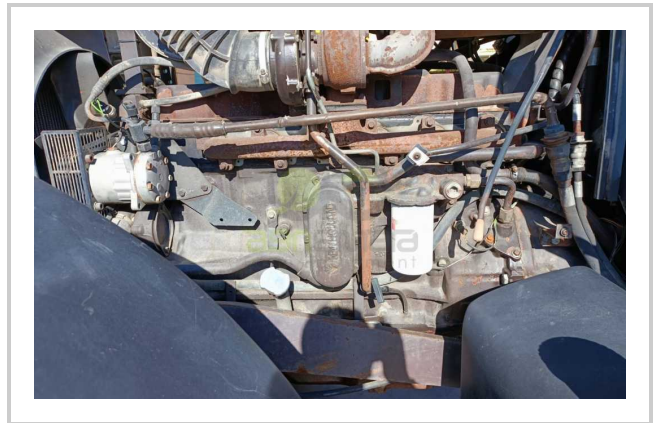

M160

🏷️ 575.000 EGP- 550.000 EGP

Product Features & Info

make:	NEW HOLLAND
model:	M160
year:	27
condition:	Very good condition
front tire wear:	480/70R28
gear box:	semi-powershift
hours:	8000
power:	160
rear tire wear:	520/85R38
type:	M160