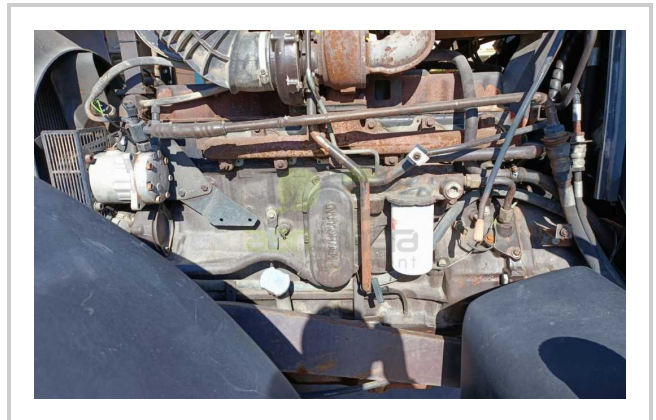

M160

🏷️ 575.000 EGP- 550.000 EGP

Product Features & Info

make:	NEW HOLLAND
model:	M160
year:	27
condition:	Very good condition
front tire wear:	480/70R28
gear box:	semi-powershift
hours:	8000
power:	160
rear tire wear:	520/85R38
type:	M160