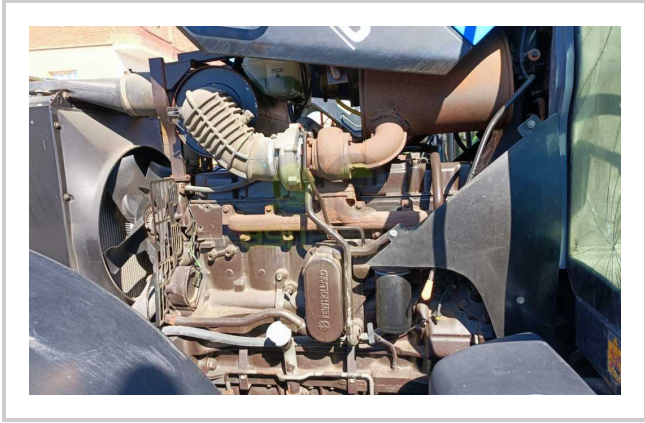

M135

🏷️ 475.000 EGP- 450.000 EGP

Product Features & Info

make:	NEW HOLLAND
model:	M135
year:	26
condition:	Very good condition
front tire wear:	480/70R28
gear box:	semi-powershift
hours:	8000
power:	135
rear tire wear:	580/70R38
type:	M135