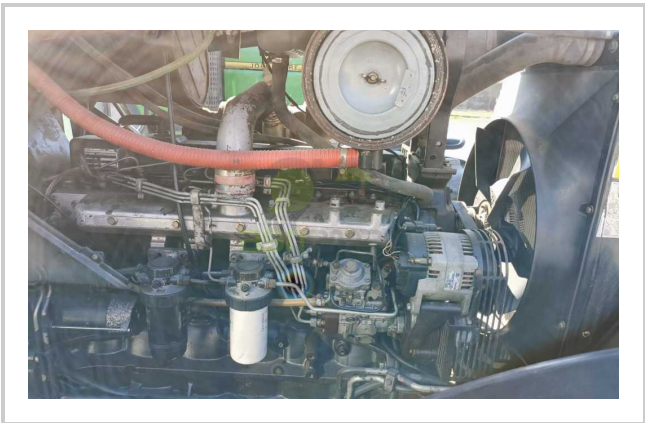

M135

🏷️ 475.000 EGP- 450.000 EGP

Product Features & Info

make:	NEW HOLLAND
model:	M135
year:	26
condition:	Very good condition
front tire wear:	480/70R28
gear box:	semi-powershift
hours:	8000
power:	135
rear tire wear:	580/70R38
type:	M135