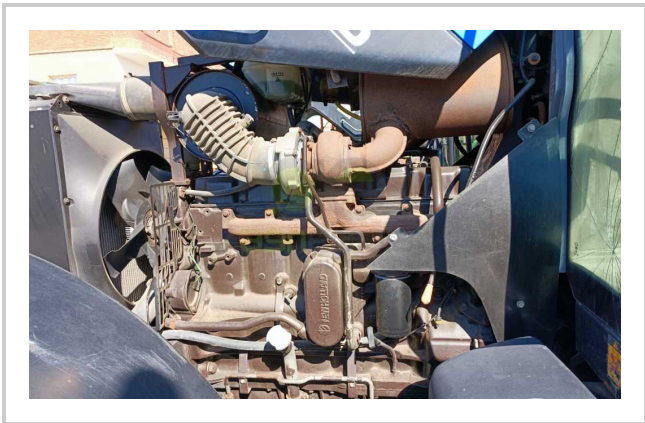

M135

🏷️ 475.000 EGP- 450.000 EGP

Product Features & Info

make:	NEW HOLLAND
model:	M135
year:	26
condition:	Very good condition
front tire wear:	480/70R28
gear box:	semi-powershift
hours:	8000
power:	135
rear tire wear:	580/70R38
type:	M135