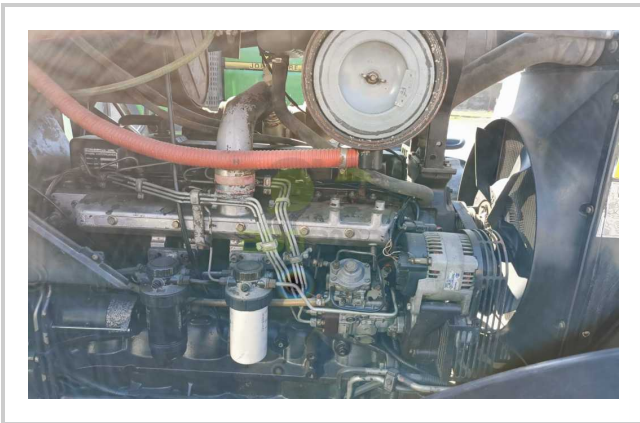

M135

🏷️ 475.000 EGP- 450.000 EGP

Product Features & Info

make:	NEW HOLLAND
model:	M135
year:	26
condition:	Very good condition
front tire wear:	480/70R28
gear box:	semi-powershift
hours:	8000
power:	135
rear tire wear:	580/70R38
type:	M135