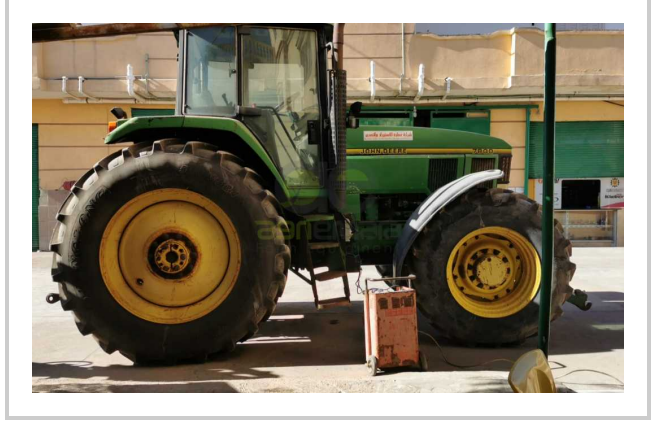

JOHN DEERE 7800

🏷️ 475.000 EGP- 450.000 EGP

Product Features & Info

make:	JOHN DEERE
model:	7800
year:	28
condition:	Very good condition
front tire wear:	420/85R30
gear box:	semi-powershift
hours:	8000
power:	170
rear tire wear:	520/85R42
type:	JOHN DEERE 7800