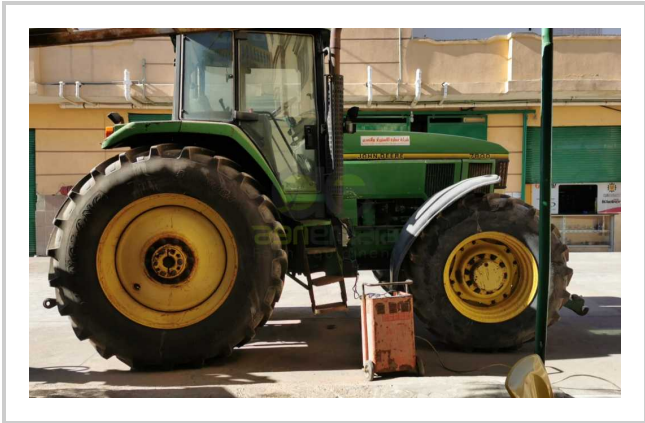

JOHN DEERE 7800

🏷️ 475.000 EGP- 450.000 EGP

Product Features & Info

| | |
|-------------------------|---------------------|
| make: | JOHN DEERE |
| model: | 7800 |
| year: | 28 |
| condition: | Very good condition |
| front tire wear: | 420/85R30 |
| gear box: | semi-powershift |
| hours: | 8000 |
| power: | 170 |
| rear tire wear: | 520/85R42 |
| type: | JOHN DEERE 7800 |