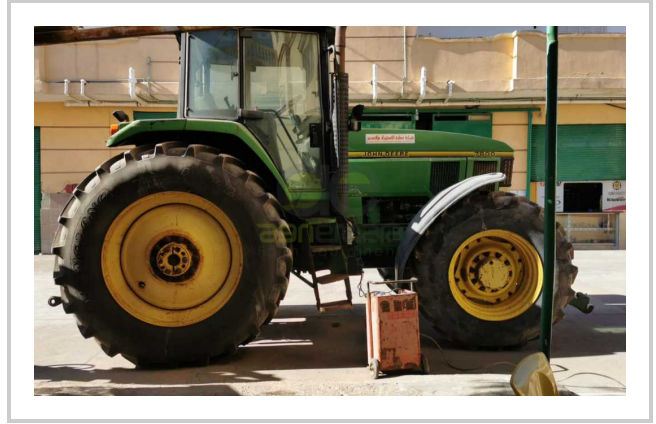

# JOHN DEERE 7800

🏷️ 475.000 EGP- 450.000 EGP

## Product Features & Info

<b>make:</b>	JOHN DEERE
<b>model:</b>	7800
<b>year:</b>	28
<b>condition:</b>	Very good condition
<b>front tire wear:</b>	420/85R30
<b>gear box:</b>	semi-powershift
<b>hours:</b>	8000
<b>power:</b>	170
<b>rear tire wear:</b>	520/85R42
<b>type:</b>	JOHN DEERE 7800