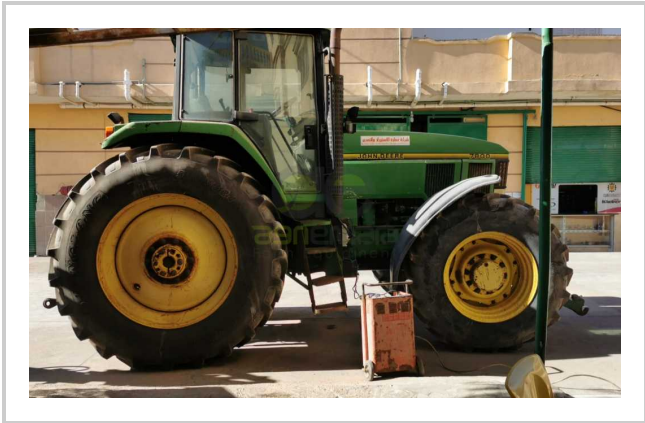

JOHN DEERE 7800

🏷️ 475.000 EGP- 450.000 EGP

Product Features & Info

make:	JOHN DEERE
model:	7800
year:	28
condition:	Very good condition
front tire wear:	420/85R30
gear box:	semi-powershift
hours:	8000
power:	170
rear tire wear:	520/85R42
type:	JOHN DEERE 7800