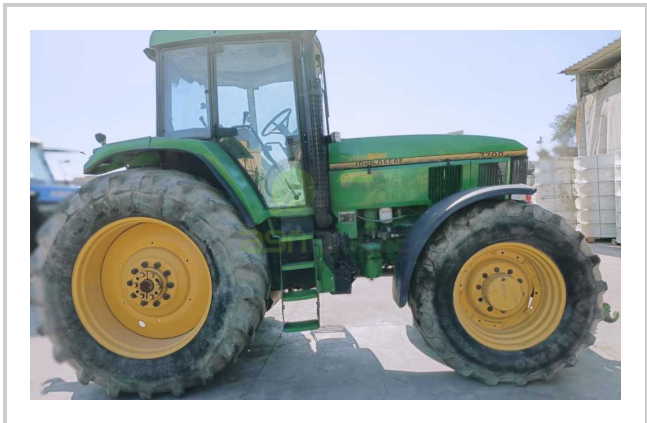

JOHN DEERE 7700

📍 550.000 EGP- 525.000 EGP

Product Features & Info

make:	JOHN DEERE
model:	7700
year:	28
condition:	Average condition
front tire wear:	480/70R30
gear box:	semi-powershift
hours:	8500
power:	170 hp
rear tire wear:	620/70R42
type:	JOHN DEERE 7700