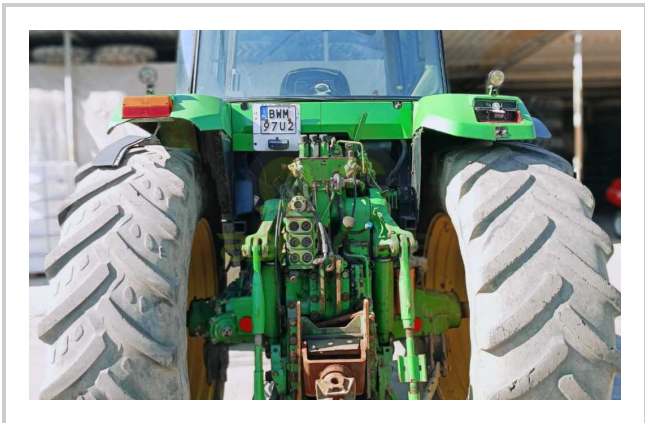

JOHN DEERE 7700

📍 550.000 EGP- 525.000 EGP

Product Features & Info

make:	JOHN DEERE
model:	7700
year:	28
condition:	Average condition
front tire wear:	480/70R30
gear box:	semi-powershift
hours:	8500
power:	170 hp
rear tire wear:	620/70R42
type:	JOHN DEERE 7700