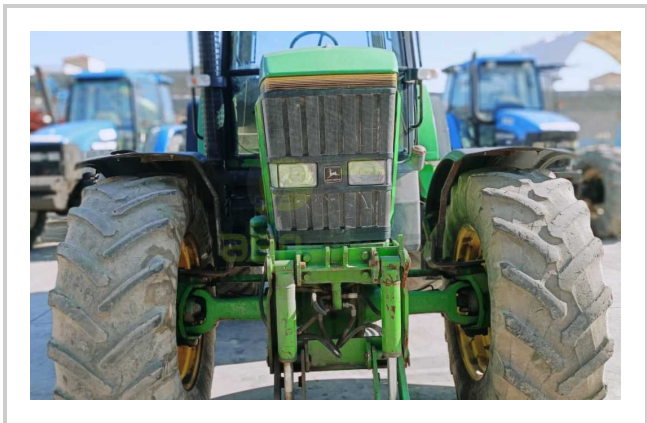

JOHN DEERE 7700

📍 550.000 EGP- 525.000 EGP

Product Features & Info

make:	JOHN DEERE
model:	7700
year:	28
condition:	Average condition
front tire wear:	480/70R30
gear box:	semi-powershift
hours:	8500
power:	170 hp
rear tire wear:	620/70R42
type:	JOHN DEERE 7700