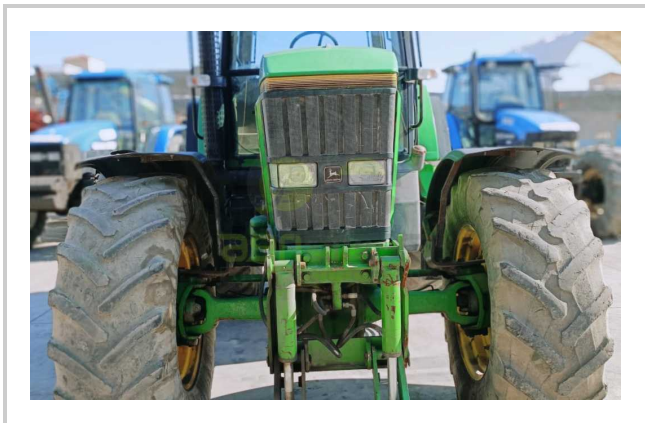

# JOHN DEERE 7700

📍 550.000 EGP- 525.000 EGP

## Product Features & Info

<b>make:</b>	JOHN DEERE
<b>model:</b>	7700
<b>year:</b>	28
<b>condition:</b>	Average condition
<b>front tire wear:</b>	480/70R30
<b>gear box:</b>	semi-powershift
<b>hours:</b>	8500
<b>power:</b>	170 hp
<b>rear tire wear:</b>	620/70R42
<b>type:</b>	JOHN DEERE 7700