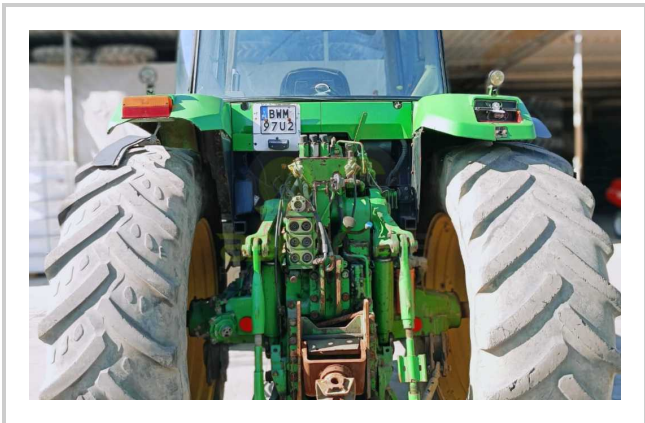

# JOHN DEERE 7700

📍 550.000 EGP- 525.000 EGP

## Product Features & Info

<b>make:</b>	JOHN DEERE
<b>model:</b>	7700
<b>year:</b>	28
<b>condition:</b>	Average condition
<b>front tire wear:</b>	480/70R30
<b>gear box:</b>	semi-powershift
<b>hours:</b>	8500
<b>power:</b>	170 hp
<b>rear tire wear:</b>	620/70R42
<b>type:</b>	JOHN DEERE 7700