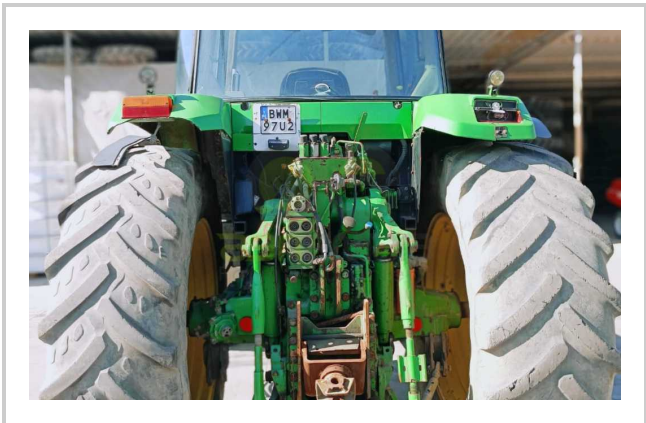

JOHN DEERE 7700

📍 550.000 EGP- 525.000 EGP

Product Features & Info

make:	JOHN DEERE
model:	7700
year:	28
condition:	Average condition
front tire wear:	480/70R30
gear box:	semi-powershift
hours:	8500
power:	170 hp
rear tire wear:	620/70R42
type:	JOHN DEERE 7700