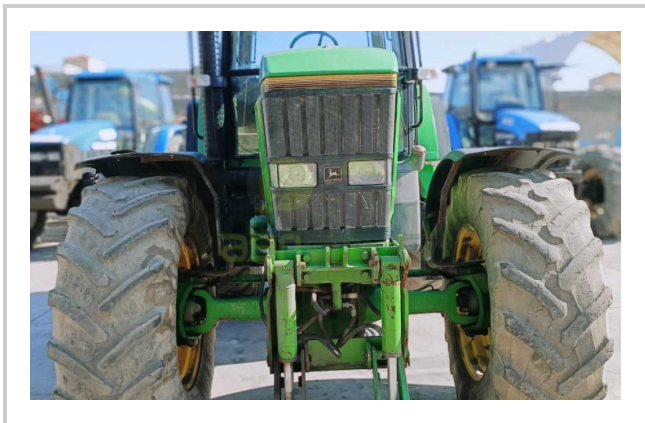

JOHN DEERE 7700

📍 550.000 EGP- 525.000 EGP

Product Features & Info

make:	JOHN DEERE
model:	7700
year:	28
condition:	Average condition
front tire wear:	480/70R30
gear box:	semi-powershift
hours:	8500
power:	170 hp
rear tire wear:	620/70R42
type:	JOHN DEERE 7700