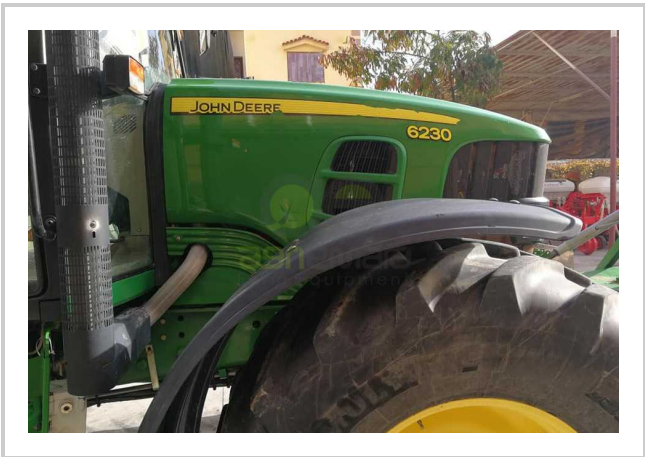

JOHN DEERE 6230

 **CALL EGP- EGP**

Product Features & Info

make:	JOHN DEERE
model:	6230
year:	36
condition:	Very good condition
front tire wear:	540/65R28
gear box:	P
hours:	2000

More Description

power: 130

rear tire wear: 650/65R38

type: JOHN DEERE 6230

Main Branch Dr. Asmaa Fahmy St., The West of Itay El-Baroud. El-Beheira - Egypt |**Tel. & FAX.**
(002) 012 289 319 29 - (002) 045 33 88 689

Showroom K.59 Desert Road. Alexandria - Cairo, Egypt |**Tel. & FAX.** (002) 0111 2002 966 - (002)
045 23 15 762