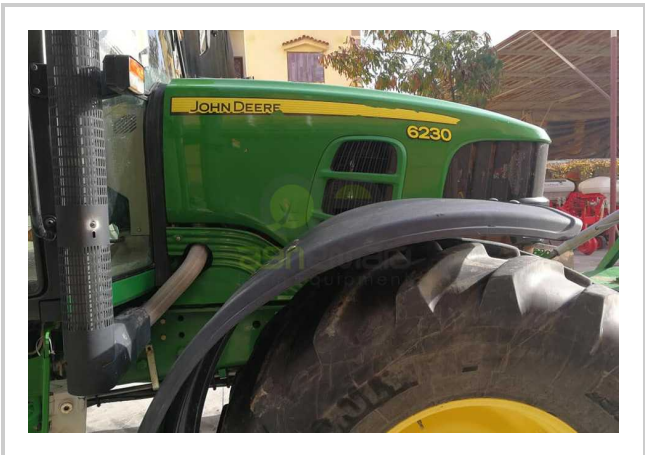

JOHN DEERE 6230

 **CALL EGP- EGP**

Product Features & Info

make:	JOHN DEERE
model:	6230
year:	36
condition:	Very good condition
front tire wear:	540/65R28
gear box:	P
hours:	2000

More Description

power: 130

rear tire wear: 650/65R38

type: JOHN DEERE 6230

Main Branch Dr. Asmaa Fahmy St., The West of Itay El-Baroud. El-Beheira - Egypt |**Tel. & FAX.**
(002) 012 289 319 29 - (002) 045 33 88 689

Showroom K.59 Desert Road. Alexandria - Cairo, Egypt |**Tel. & FAX.** (002) 0111 2002 966 - (002)
045 23 15 762