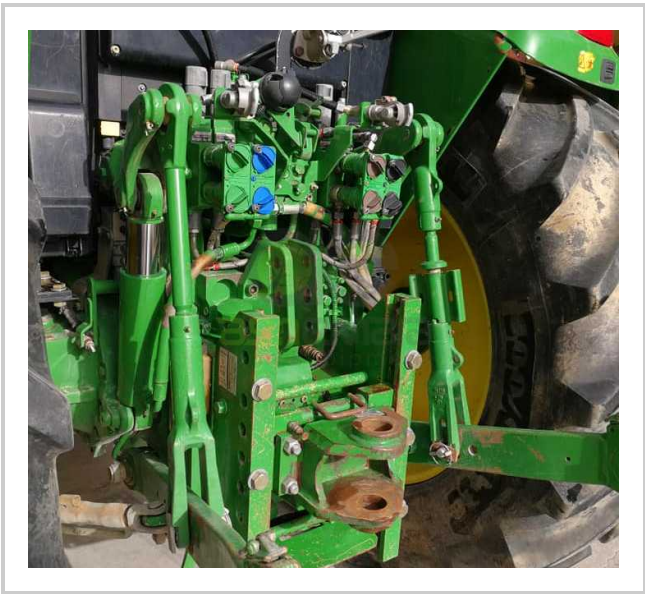

JOHN DEERE 6230

 **CALL EGP- EGP**

Product Features & Info

make:	JOHN DEERE
model:	6230
year:	36
condition:	Very good condition
front tire wear:	540/65R28
gear box:	P
hours:	2000

More Description

power: 130

rear tire wear: 650/65R38

type: JOHN DEERE 6230

Main Branch Dr. Asmaa Fahmy St., The West of Itay El-Baroud. El-Beheira - Egypt |**Tel. & FAX.**
(002) 012 289 319 29 - (002) 045 33 88 689

Showroom K.59 Desert Road. Alexandria - Cairo, Egypt |**Tel. & FAX.** (002) 0111 2002 966 - (002)
045 23 15 762