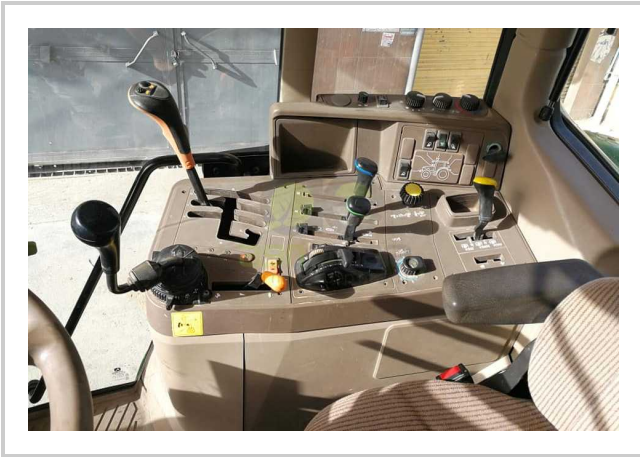

JOHN DEERE 6230

 **CALL EGP- EGP**

Product Features & Info

make:	JOHN DEERE
model:	6230
year:	36
condition:	Very good condition
front tire wear:	540/65R28
gear box:	P
hours:	2000

More Description

power: 130

rear tire wear: 650/65R38

type: JOHN DEERE 6230

Main Branch Dr. Asmaa Fahmy St., The West of Itay El-Baroud. El-Beheira - Egypt |**Tel. & FAX.**
(002) 012 289 319 29 - (002) 045 33 88 689

Showroom K.59 Desert Road. Alexandria - Cairo, Egypt |**Tel. & FAX.** (002) 0111 2002 966 - (002)
045 23 15 762