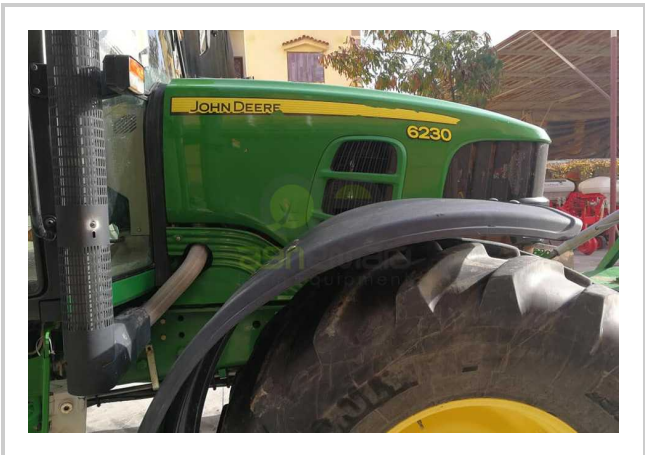

# JOHN DEERE 6230

 **CALL EGP- EGP**

## Product Features & Info

<b>make:</b>	JOHN DEERE
<b>model:</b>	6230
<b>year:</b>	36
<b>condition:</b>	Very good condition
<b>front tire wear:</b>	540/65R28
<b>gear box:</b>	P
<b>hours:</b>	2000