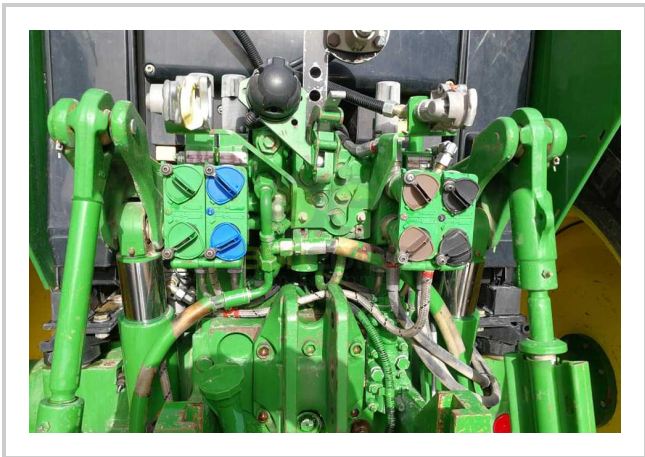

JOHN DEERE 6230

 **CALL EGP- EGP**

Product Features & Info

make:	JOHN DEERE
model:	6230
year:	36
condition:	Very good condition
front tire wear:	540/65R28
gear box:	P
hours:	2000

More Description

power: 130

rear tire wear: 650/65R38

type: JOHN DEERE 6230

Main Branch Dr. Asmaa Fahmy St., The West of Itay El-Baroud. El-Beheira - Egypt |**Tel. & FAX.**
(002) 012 289 319 29 - (002) 045 33 88 689

Showroom K.59 Desert Road. Alexandria - Cairo, Egypt |**Tel. & FAX.** (002) 0111 2002 966 - (002)
045 23 15 762