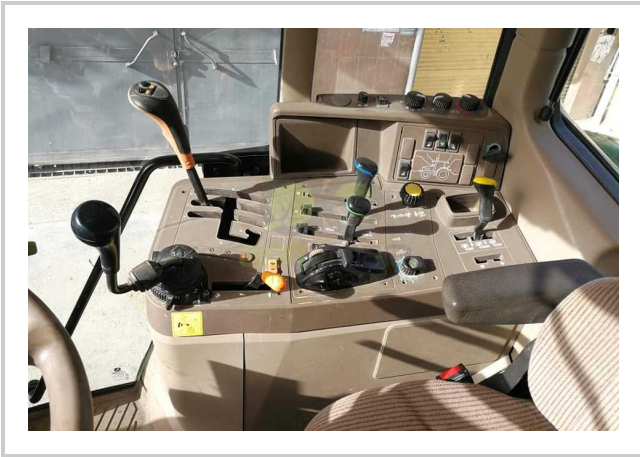

# JOHN DEERE 6230

 **CALL EGP- EGP**

## Product Features & Info

<b>make:</b>	JOHN DEERE
<b>model:</b>	6230
<b>year:</b>	36
<b>condition:</b>	Very good condition
<b>front tire wear:</b>	540/65R28
<b>gear box:</b>	P
<b>hours:</b>	2000

## More Description

**power:** 130

**rear tire wear:** 650/65R38

**type:** JOHN DEERE 6230

**Main Branch** Dr. Asmaa Fahmy St., The West of Itay El-Baroud. El-Beheira - Egypt |**Tel. & FAX.**  
(002) 012 289 319 29 - (002) 045 33 88 689