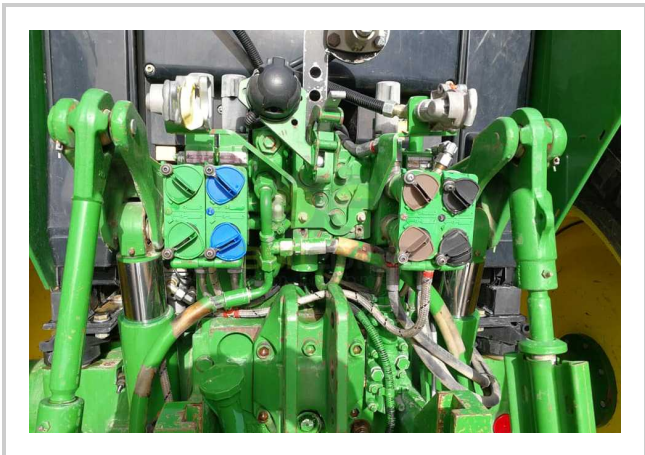

JOHN DEERE 6230

 **CALL EGP- EGP**

Product Features & Info

make:	JOHN DEERE
model:	6230
year:	36
condition:	Very good condition
front tire wear:	540/65R28
gear box:	P
hours:	2000

More Description

power: 130

rear tire wear: 650/65R38

type: JOHN DEERE 6230

Main Branch Dr. Asmaa Fahmy St., The West of Itay El-Baroud. El-Beheira - Egypt |**Tel. & FAX.**
(002) 012 289 319 29 - (002) 045 33 88 689

Showroom K.59 Desert Road. Alexandria - Cairo, Egypt |**Tel. & FAX.** (002) 0111 2002 966 - (002)
045 23 15 762