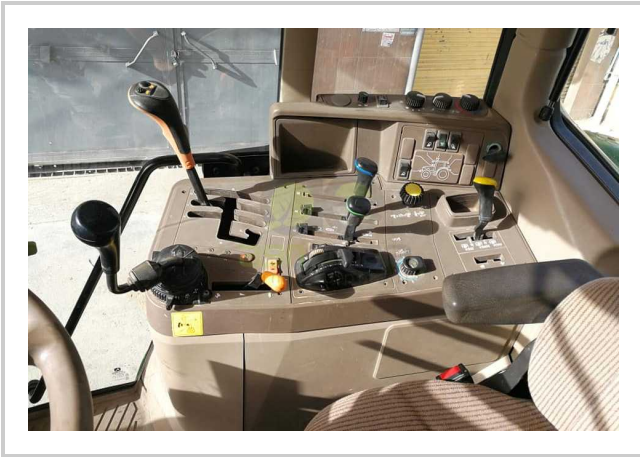

JOHN DEERE 6230

 **CALL EGP- EGP**

Product Features & Info

| | |
|-------------------------|---------------------|
| make: | JOHN DEERE |
| model: | 6230 |
| year: | 36 |
| condition: | Very good condition |
| front tire wear: | 540/65R28 |
| gear box: | P |
| hours: | 2000 |

More Description

power: 130

rear tire wear: 650/65R38

type: JOHN DEERE 6230

Main Branch Dr. Asmaa Fahmy St., The West of Itay El-Baroud. El-Beheira - Egypt |**Tel. & FAX.**
(002) 012 289 319 29 - (002) 045 33 88 689