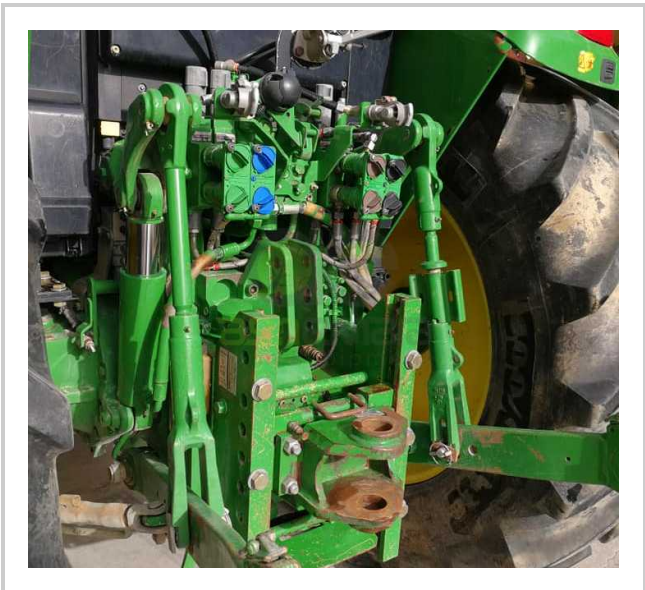

JOHN DEERE 6230

 **CALL EGP- EGP**

Product Features & Info

make:	JOHN DEERE
model:	6230
year:	36
condition:	Very good condition
front tire wear:	540/65R28
gear box:	P
hours:	2000

More Description

power: 130

rear tire wear: 650/65R38

type: JOHN DEERE 6230

Main Branch Dr. Asmaa Fahmy St., The West of Itay El-Baroud. El-Beheira - Egypt |**Tel. & FAX.**
(002) 012 289 319 29 - (002) 045 33 88 689

Showroom K.59 Desert Road. Alexandria - Cairo, Egypt |**Tel. & FAX.** (002) 0111 2002 966 - (002)
045 23 15 762