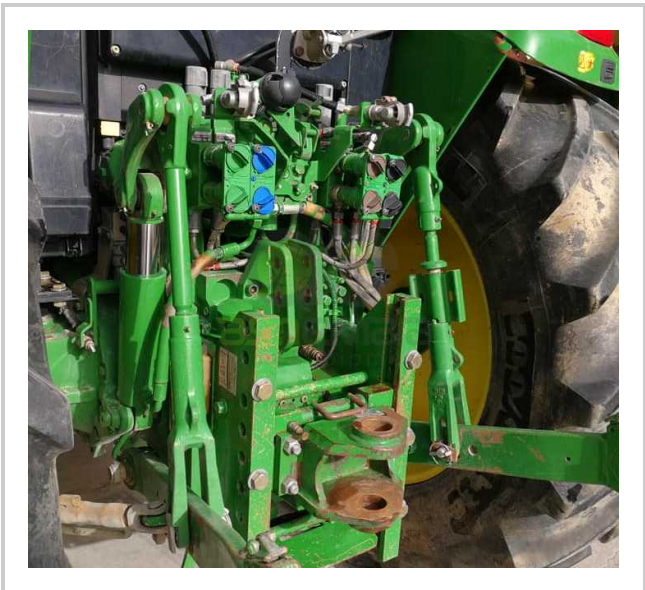

JOHN DEERE 6230

 **CALL EGP- EGP**

Product Features & Info

| | |
|-------------------------|---------------------|
| make: | JOHN DEERE |
| model: | 6230 |
| year: | 36 |
| condition: | Very good condition |
| front tire wear: | 540/65R28 |
| gear box: | P |
| hours: | 2000 |

More Description

power: 130

rear tire wear: 650/65R38

type: JOHN DEERE 6230

Main Branch Dr. Asmaa Fahmy St., The West of Itay El-Baroud. El-Beheira - Egypt |**Tel. & FAX.**
(002) 012 289 319 29 - (002) 045 33 88 689