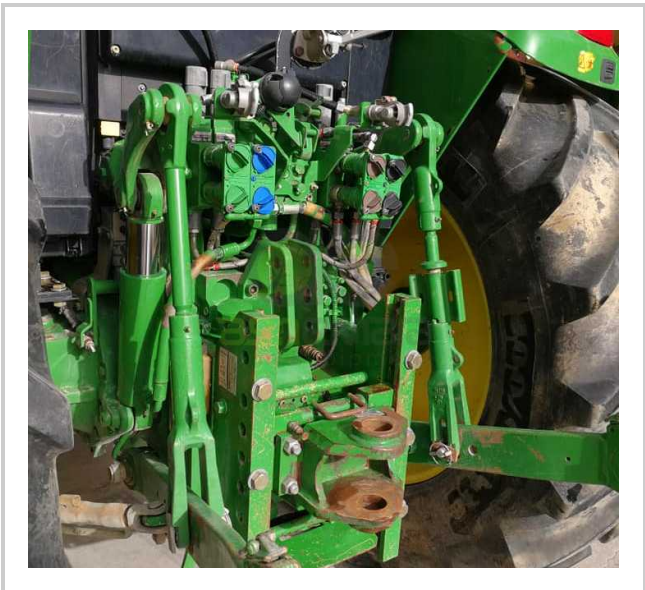

# JOHN DEERE 6230

 **CALL EGP- EGP**

## Product Features & Info

<b>make:</b>	JOHN DEERE
<b>model:</b>	6230
<b>year:</b>	36
<b>condition:</b>	Very good condition
<b>front tire wear:</b>	540/65R28
<b>gear box:</b>	P
<b>hours:</b>	2000

## More Description

**power:** 130

**rear tire wear:** 650/65R38

**type:** JOHN DEERE 6230

**Main Branch** Dr. Asmaa Fahmy St., The West of Itay El-Baroud. El-Beheira - Egypt |**Tel. & FAX.**  
(002) 012 289 319 29 - (002) 045 33 88 689