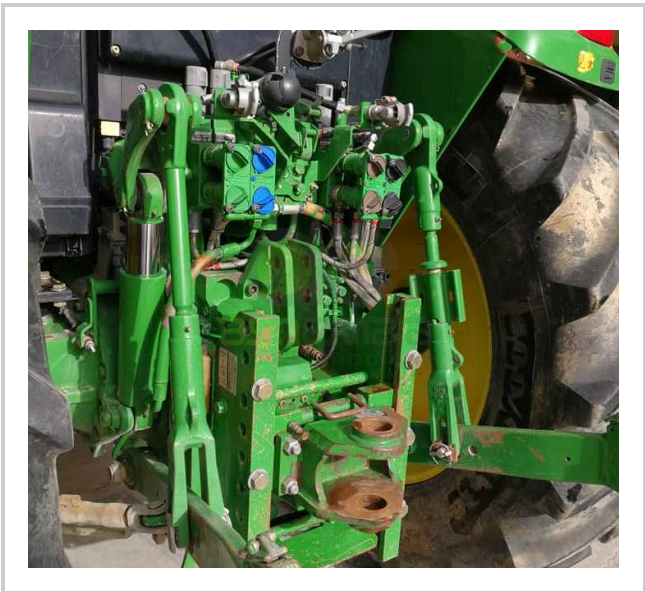

JOHN DEERE 6230

 **CALL EGP- EGP**

Product Features & Info

make:	JOHN DEERE
model:	6230
year:	36
condition:	Very good condition
front tire wear:	540/65R28
gear box:	P
hours:	2000

More Description

power: 130

rear tire wear: 650/65R38

type: JOHN DEERE 6230

Main Branch Dr. Asmaa Fahmy St., The West of Itay El-Baroud. El-Beheira - Egypt |**Tel. & FAX.**
(002) 012 289 319 29 - (002) 045 33 88 689

Showroom K.59 Desert Road. Alexandria - Cairo, Egypt |**Tel. & FAX.** (002) 0111 2002 966 - (002)
045 23 15 762