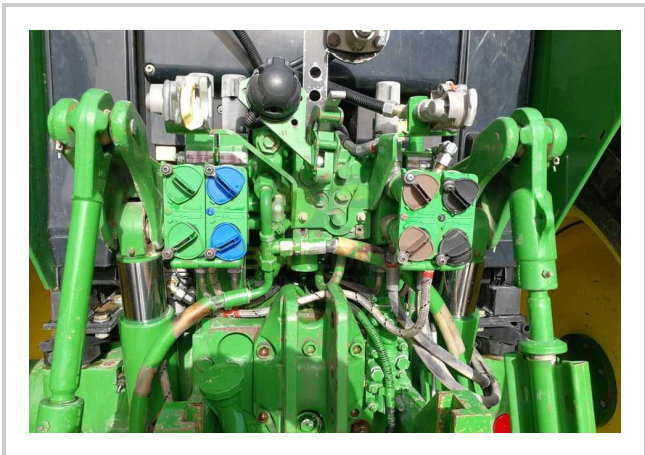

# JOHN DEERE 6230

 **CALL EGP- EGP**

## Product Features & Info

<b>make:</b>	JOHN DEERE
<b>model:</b>	6230
<b>year:</b>	36
<b>condition:</b>	Very good condition
<b>front tire wear:</b>	540/65R28
<b>gear box:</b>	P
<b>hours:</b>	2000

## More Description

**power:** 130

**rear tire wear:** 650/65R38

**type:** JOHN DEERE 6230

**Main Branch** Dr. Asmaa Fahmy St., The West of Itay El-Baroud. El-Beheira - Egypt |**Tel. & FAX.**  
(002) 012 289 319 29 - (002) 045 33 88 689