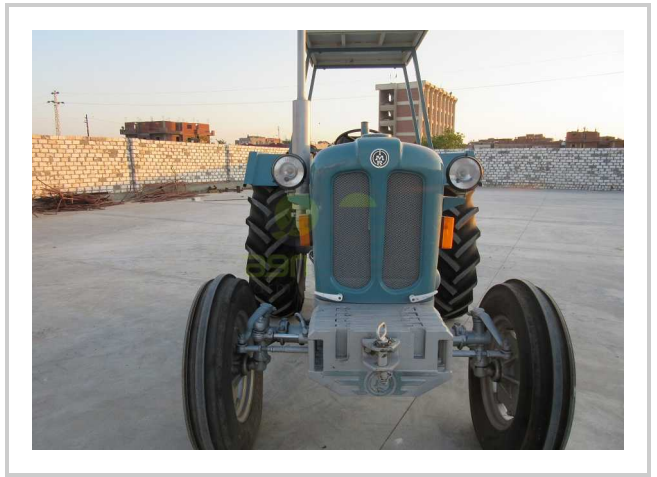

IMR - 76

🚩 New

📞 CALL EGP- EGP

Product Features & Info

More Description

make:	IMR-RAKOVICA
model:	76
year:	45
condition:	Very good condition
front tire wear:	7.50 - 20
gear box:	mechanical translation
hours:	NEW
power:	76
rear tire wear:	16.9.R30
type:	Mechanical steering (2WD)