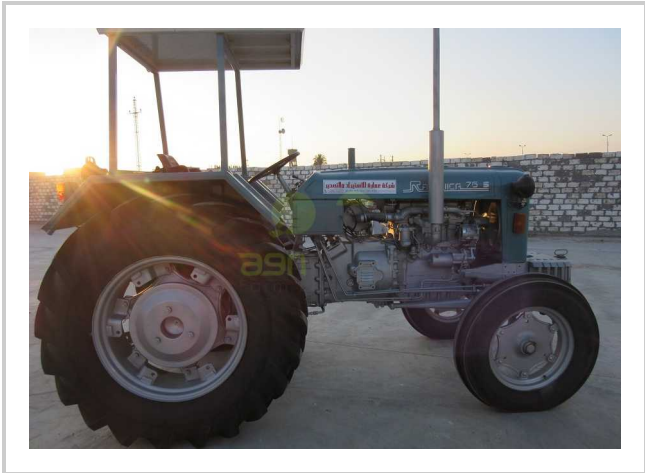

IMR - 76

🚩 New

📞 CALL EGP- EGP

Product Features & Info

More Description

make:	IMR-RAKOVICA
model:	76
year:	45
condition:	Very good condition
front tire wear:	7.50 - 20
gear box:	mechanical translation
hours:	NEW
power:	76
rear tire wear:	16.9.R30
type:	Mechanical steering (2WD)