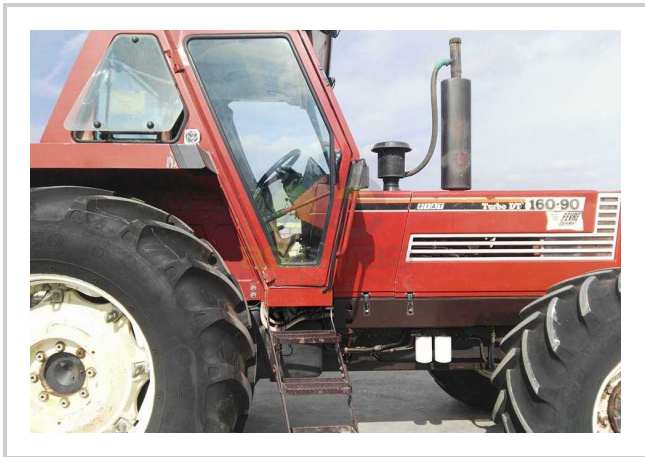

FIATAGRI 160-90

 EGP- EGP

Product Features & Info

make: FIATAGRI

model: 160-90

More Description

year:	20
front tire wear:	580/70/38 NEW
gear box:	Mechanical
hours:	7000
power:	160
rear tire wear:	480/70/28 NEW
type:	160-90