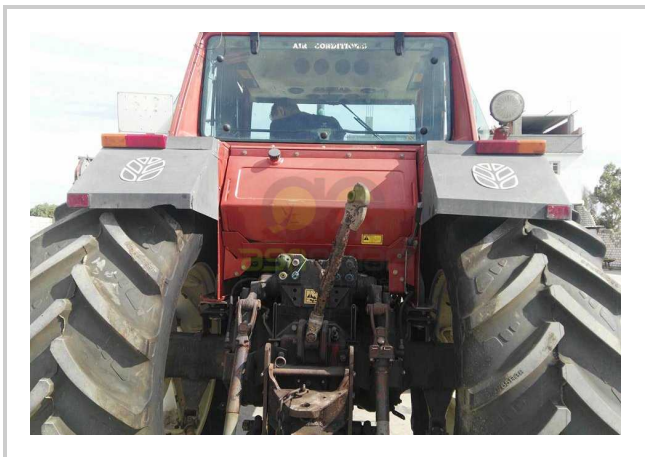

FIATAGRI 160-90

 EGP- EGP

Product Features & Info

make: FIATAGRI

model: 160-90

More Description

year:	20
front tire wear:	580/70/38 NEW
gear box:	Mechanical
hours:	7000
power:	160
rear tire wear:	480/70/28 NEW
type:	160-90