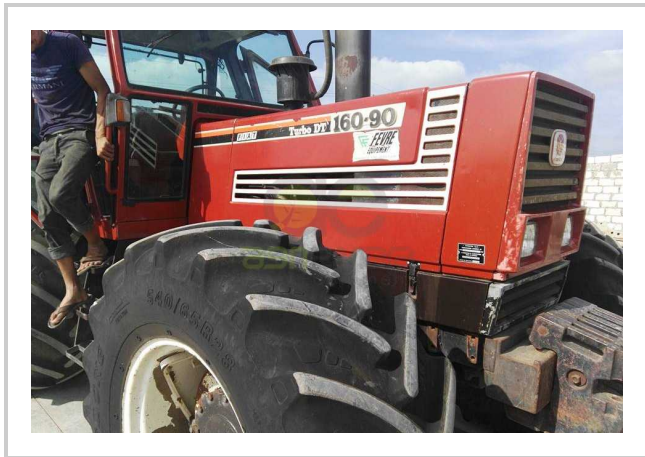

FIATAGRI 160-90

 EGP- EGP

Product Features & Info

make: FIATAGRI

model: 160-90

More Description

year:	20
front tire wear:	580/70/38 NEW
gear box:	Mechanical
hours:	7000
power:	160
rear tire wear:	480/70/28 NEW
type:	160-90