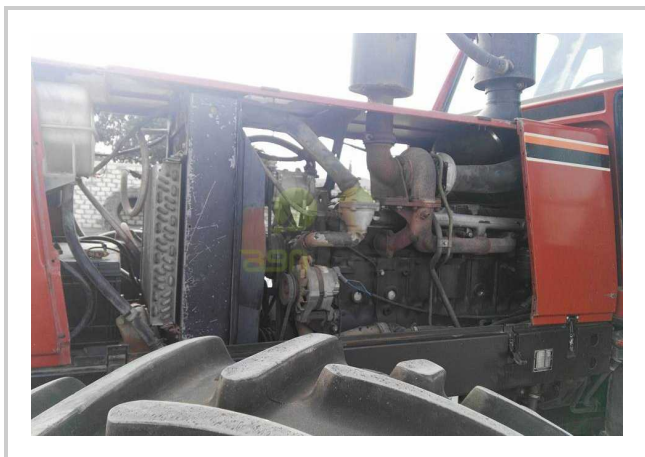

FIATAGRI 160-90

 EGP- EGP

Product Features & Info

make: FIATAGRI

model: 160-90

More Description

year:	20
front tire wear:	580/70/38 NEW
gear box:	Mechanical
hours:	7000
power:	160
rear tire wear:	480/70/28 NEW
type:	160-90