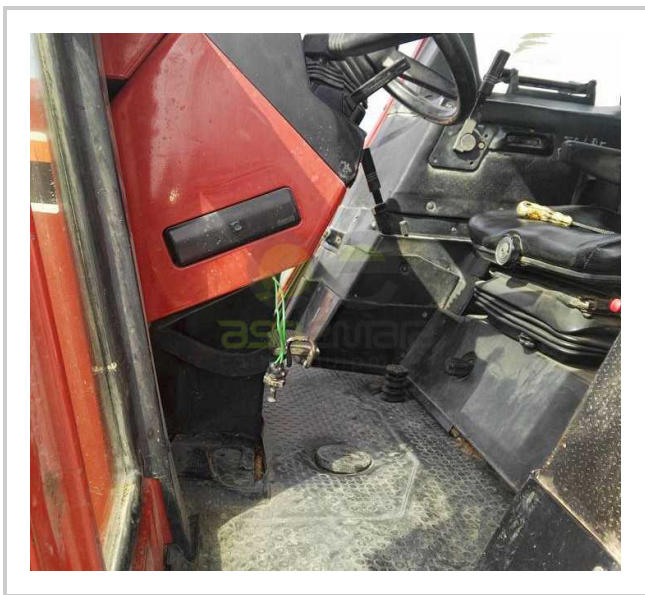

FIATAGRI 160-90

 EGP- EGP

Product Features & Info

make: FIATAGRI

model: 160-90

More Description

year:	20
front tire wear:	580/70/38 NEW
gear box:	Mechanical
hours:	7000
power:	160
rear tire wear:	480/70/28 NEW
type:	160-90