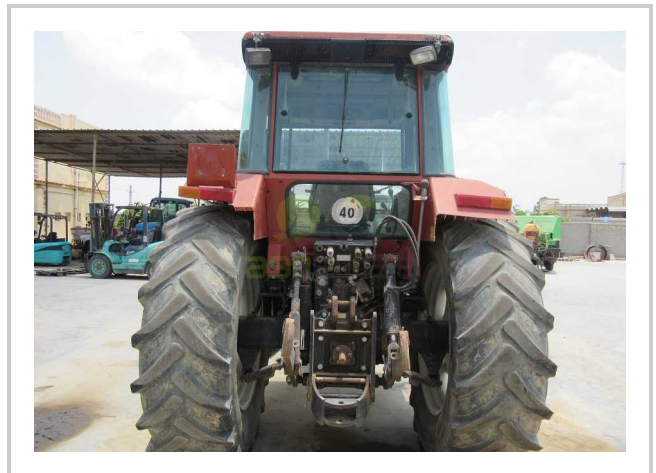

## FIAT - F130

EGP- EGP

## Product Features & Info

<b>make:</b>	FIATAGRI
<b>model:</b>	F 130
<b>year:</b>	23
<b>condition:</b>	Very good condition
<b>front tire wear:</b>	14.9.R28
<b>gear box:</b>	mechanical translation
<b>hours:</b>	5800
<b>power:</b>	130
<b>rear tire wear:</b>	20.8.R38
<b>type:</b>	Power steering (4WD)