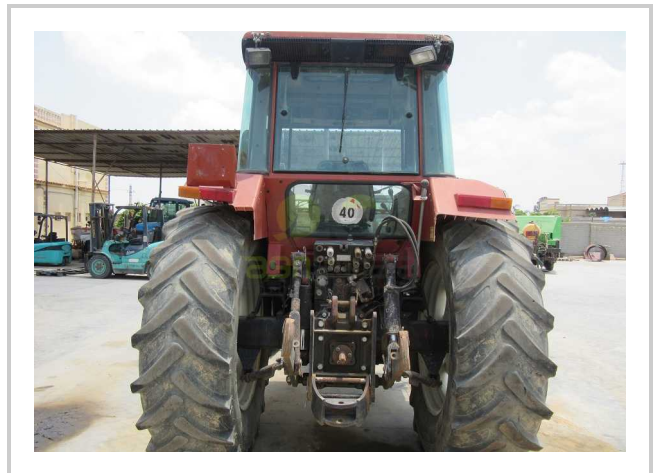

FIAT - F130

EGP- EGP

Product Features & Info

make:	FIATAGRI
model:	F 130
year:	23
condition:	Very good condition
front tire wear:	14.9.R28
gear box:	mechanical translation
hours:	5800
power:	130
rear tire wear:	20.8.R38
type:	Power steering (4WD)