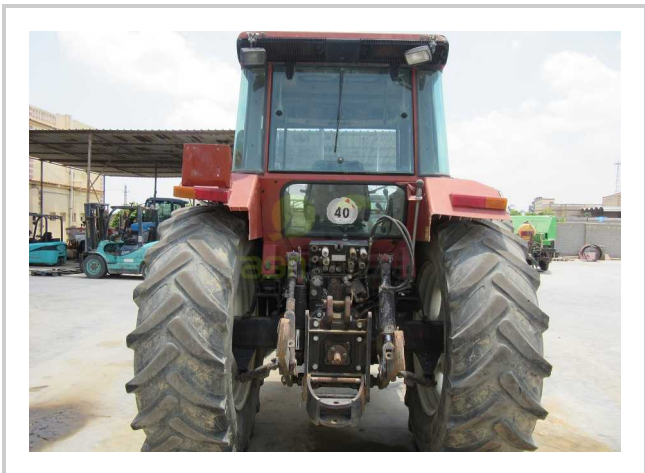

# FIAT - F130

EGP- EGP

## Product Features & Info

<b>make:</b>	FIATAGRI
<b>model:</b>	F 130
<b>year:</b>	23
<b>condition:</b>	Very good condition
<b>front tire wear:</b>	14.9.R28
<b>gear box:</b>	mechanical translation
<b>hours:</b>	5800
<b>power:</b>	130
<b>rear tire wear:</b>	20.8.R38
<b>type:</b>	Power steering (4WD)