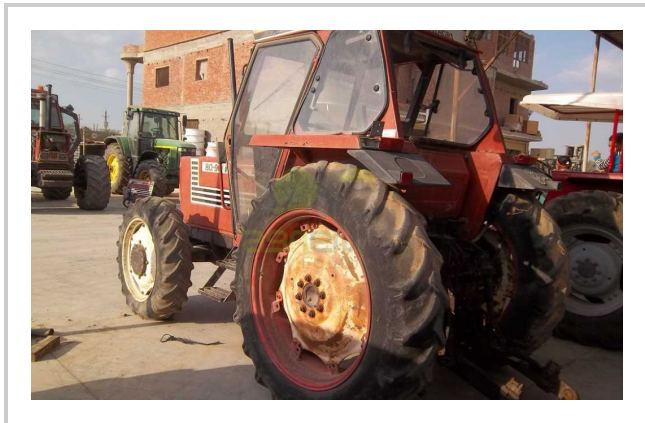

FIAT - 80-90

 EGP- EGP

Product Features & Info

make:	FIATAGRI
model:	80-90
year:	19
condition:	Very good condition
front tire wear:	16,9R28
gear box:	Power steering (4WD)
hours:	7500
power:	80 HP
rear tire wear:	18,8R38
type:	Power steering (4WD)