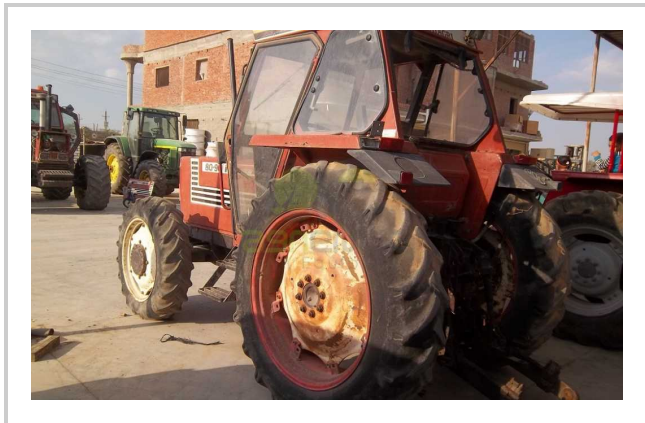

# FIAT - 80-90

 EGP- EGP

## Product Features & Info

<b>make:</b>	FIATAGRI
<b>model:</b>	80-90
<b>year:</b>	19
<b>condition:</b>	Very good condition
<b>front tire wear:</b>	16,9R28
<b>gear box:</b>	Power steering (4WD)
<b>hours:</b>	7500
<b>power:</b>	80 HP
<b>rear tire wear:</b>	18,8R38
<b>type:</b>	Power steering (4WD)