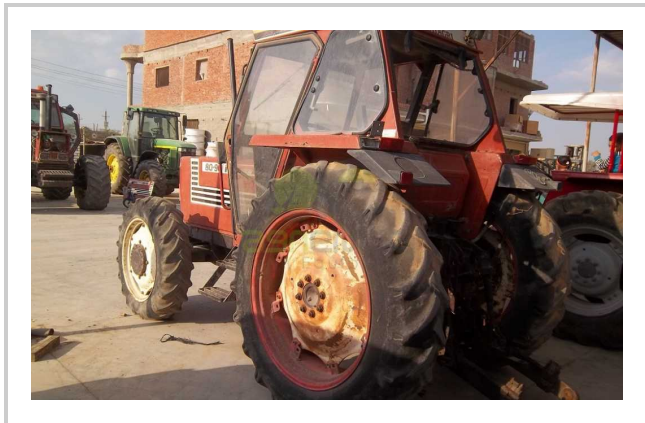

# FIAT - 80-90

EGP- EGP

## Product Features & Info

<b>make:</b>	FIATAGRI
<b>model:</b>	80-90
<b>year:</b>	19
<b>condition:</b>	Very good condition
<b>front tire wear:</b>	16,9R28
<b>gear box:</b>	Power steering (4WD)
<b>hours:</b>	7500
<b>power:</b>	80 HP
<b>rear tire wear:</b>	18,8R38
<b>type:</b>	Power steering (4WD)