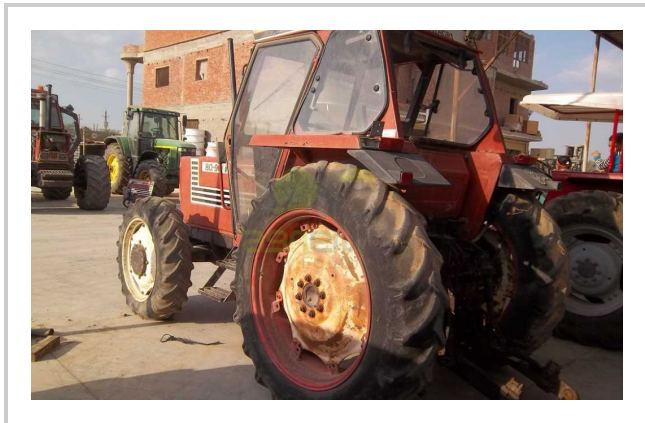

FIAT - 80-90

EGP- EGP

Product Features & Info

make:	FIATAGRI
model:	80-90
year:	19
condition:	Very good condition
front tire wear:	16,9R28
gear box:	Power steering (4WD)
hours:	7500
power:	80 HP
rear tire wear:	18,8R38
type:	Power steering (4WD)