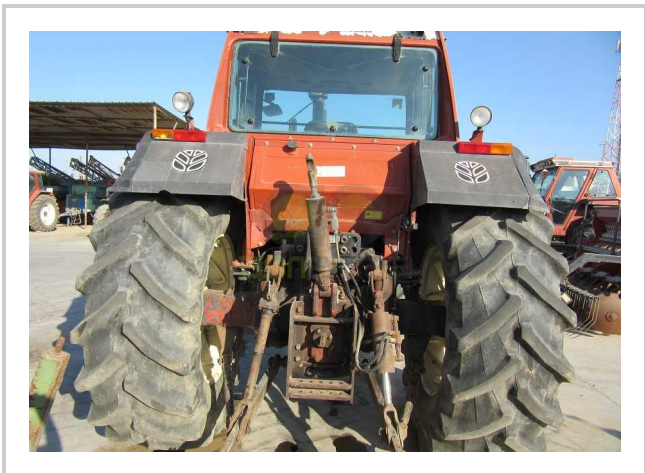

FIAT - 180-90

EGP- EGP

Product Features & Info

make:	FIATAGRI
model:	180-90
year:	18
condition:	Very good condition
front tire wear:	14.9.28
gear box:	mechanical translation
hours:	5388
power:	180-90
rear tire wear:	20.8.R38
type:	Power steering (4WD)