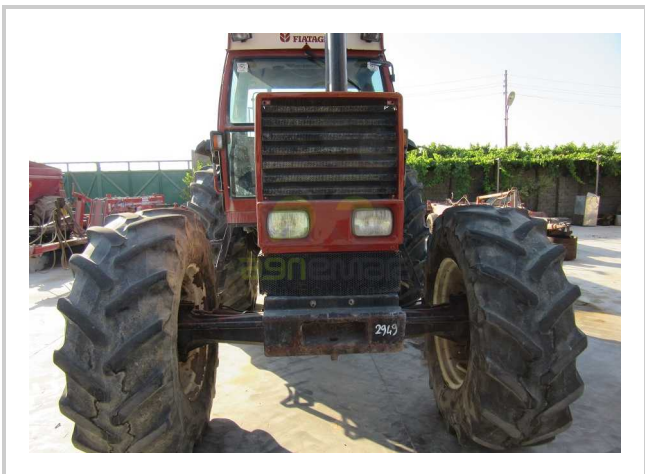

FIAT - 180-90

EGP- EGP

Product Features & Info

make:	FIATAGRI
model:	180-90
year:	18
condition:	Very good condition
front tire wear:	14.9.28
gear box:	mechanical translation
hours:	5388
power:	180-90
rear tire wear:	20.8.R38
type:	Power steering (4WD)