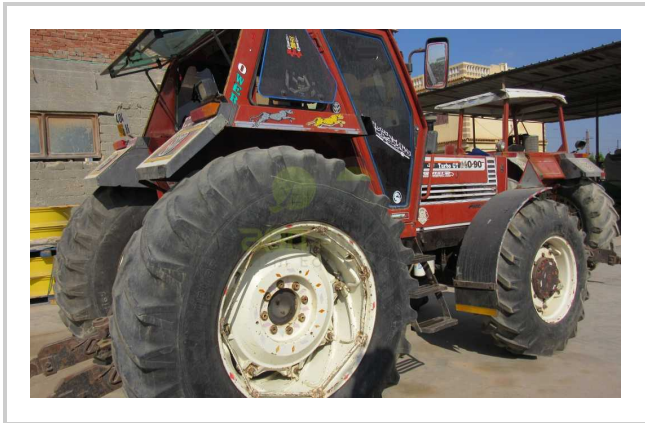

FIAT - 140-90

EGP- EGP

Product Features & Info

make:	FIATAGRI
model:	140-90
year:	19
condition:	Good condition
front tire wear:	14.9.R28
gear box:	power-shift
hours:	6500
power:	140
rear tire wear:	20.8.R38
type:	Power steering (4WD)