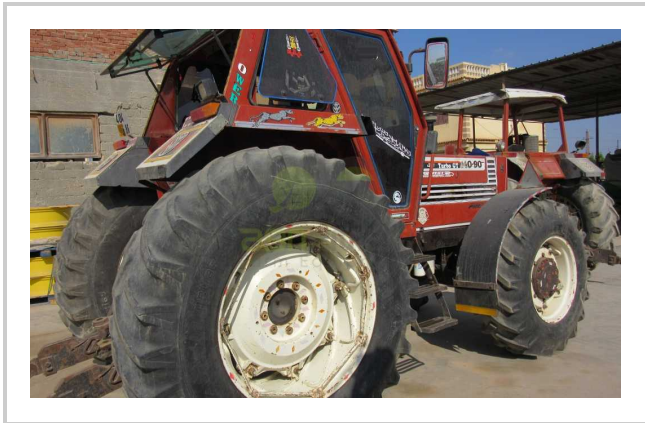

FIAT - 140-90

Product Features & Info

make:	FIATAGRI
model:	140-90
year:	19
condition:	Good condition
front tire wear:	14.9.R28
gear box:	power-shift
hours:	6500
power:	140
rear tire wear:	20.8.R38
type:	Power steering (4WD)