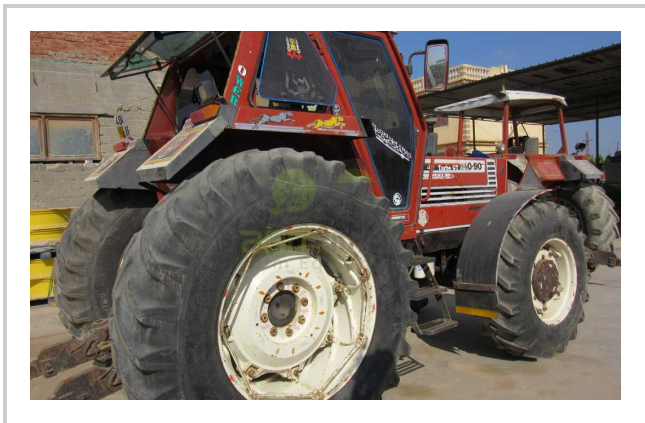

FIAT - 140-90

EGP- EGP

Product Features & Info

make:	FIATAGRI
model:	140-90
year:	19
condition:	Good condition
front tire wear:	14.9.R28
gear box:	power-shift
hours:	6500
power:	140
rear tire wear:	20.8.R38
type:	Power steering (4WD)