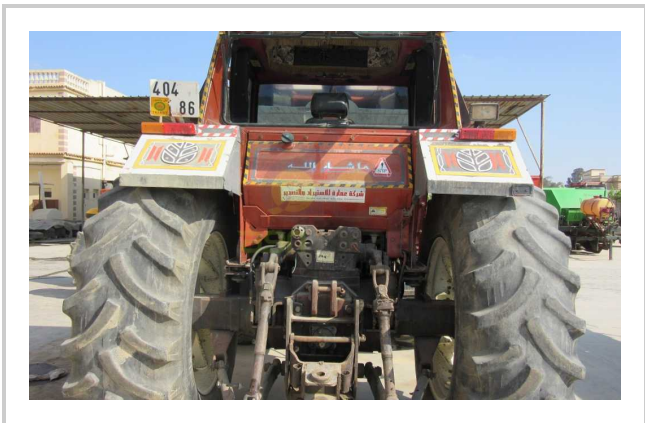

FIAT - 140-90

EGP- EGP

Product Features & Info

make:	FIATAGRI
model:	140-90
year:	19
condition:	Good condition
front tire wear:	14.9.R28
gear box:	power-shift
hours:	6500
power:	140
rear tire wear:	20.8.R38
type:	Power steering (4WD)