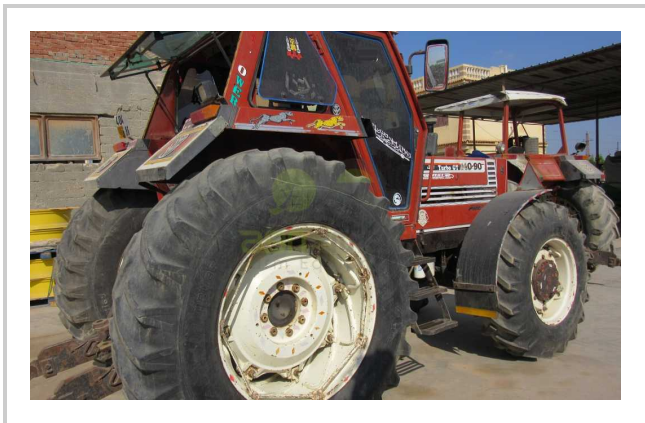

# FIAT - 140-90

EGP- EGP

## Product Features & Info

<b>make:</b>	FIATAGRI
<b>model:</b>	140-90
<b>year:</b>	19
<b>condition:</b>	Good condition
<b>front tire wear:</b>	14.9.R28
<b>gear box:</b>	power-shift
<b>hours:</b>	6500
<b>power:</b>	140
<b>rear tire wear:</b>	20.8.R38
<b>type:</b>	Power steering (4WD)