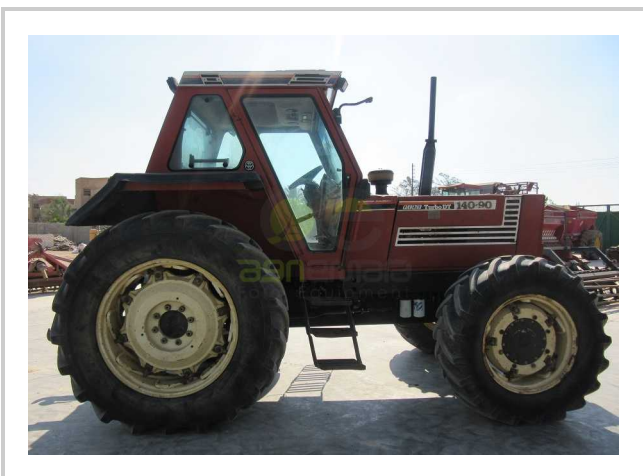

FIAT - 140-90

EGP- EGP

Product Features & Info

make:	FIATAGRI
model:	140-90
year:	15
condition:	Very good condition
front tire wear:	14.9.R28
gear box:	mechanical translation
hours:	4500
power:	140
rear tire wear:	20.8.R38
type:	Power steering (4WD)