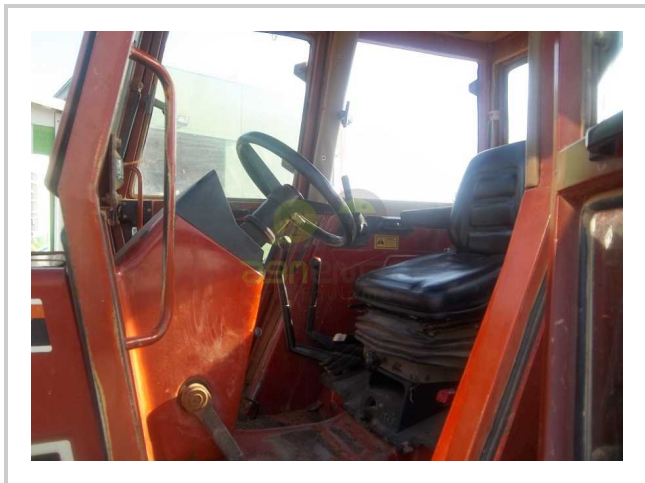

FIAT - 100-90

EGP- EGP

Product Features & Info

make:	FIATAGRI
model:	100-90
year:	15
condition:	Very good condition
front tire wear:	14.9.R24
gear box:	mechanical translation
hours:	1436
power:	100-90
rear tire wear:	18.4.R34
type:	Power steering (4WD)