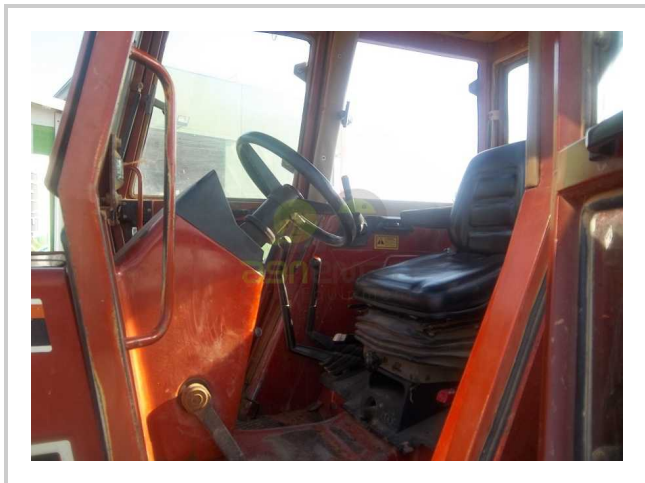

# FIAT - 100-90

EGP- EGP

### Product Features & Info

|                         |                        |
|-------------------------|------------------------|
| <b>make:</b>            | FIATAGRI               |
| <b>model:</b>           | 100-90                 |
| <b>year:</b>            | 15                     |
| <b>condition:</b>       | Very good condition    |
| <b>front tire wear:</b> | 14.9.R24               |
| <b>gear box:</b>        | mechanical translation |
| <b>hours:</b>           | 1436                   |
| <b>power:</b>           | 100-90                 |
| <b>rear tire wear:</b>  | 18.4.R34               |
| <b>type:</b>            | Power steering (4WD)   |