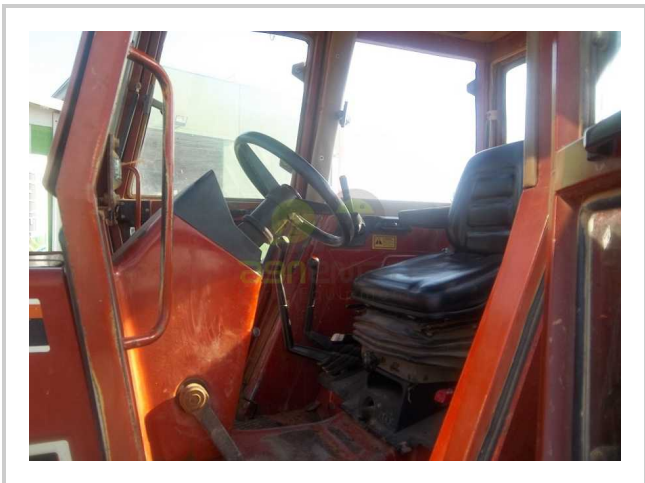

FIAT - 100-90

EGP- EGP

Product Features & Info

make:	FIATAGRI
model:	100-90
year:	15
condition:	Very good condition
front tire wear:	14.9.R24
gear box:	mechanical translation
hours:	1436
power:	100-90
rear tire wear:	18.4.R34
type:	Power steering (4WD)