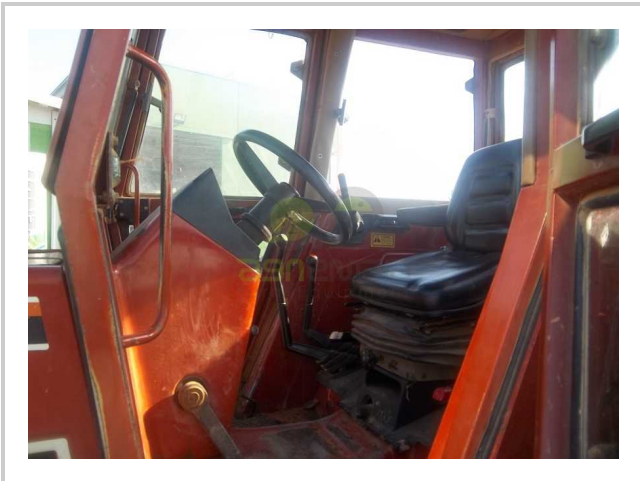

FIAT - 100-90

EGP- EGP

Product Features & Info

make:	FIATAGRI
model:	100-90
year:	15
condition:	Very good condition
front tire wear:	14.9.R24
gear box:	mechanical translation
hours:	1436
power:	100-90
rear tire wear:	18.4.R34
type:	Power steering (4WD)