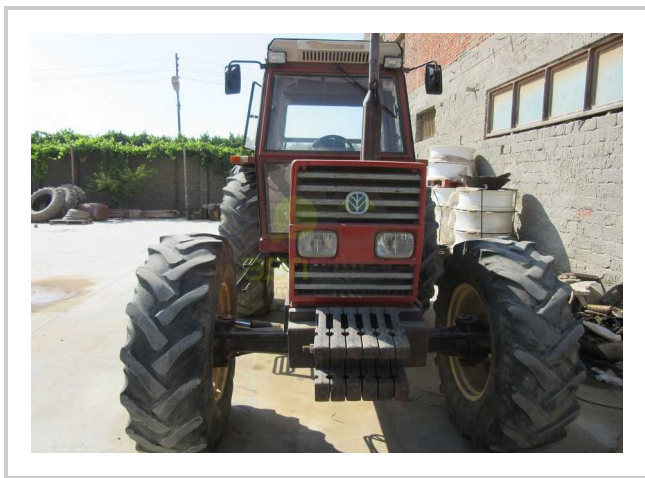

# FIAT - 100-90

EGP- EGP

### Product Features & Info

|                         |                        |
|-------------------------|------------------------|
| <b>make:</b>            | FIATAGRI               |
| <b>model:</b>           | 100-90                 |
| <b>year:</b>            | 15                     |
| <b>condition:</b>       | Very good condition    |
| <b>front tire wear:</b> | 14.9.R24               |
| <b>gear box:</b>        | mechanical translation |
| <b>hours:</b>           | 1436                   |
| <b>power:</b>           | 100-90                 |
| <b>rear tire wear:</b>  | 18.4.R34               |
| <b>type:</b>            | Power steering (4WD)   |