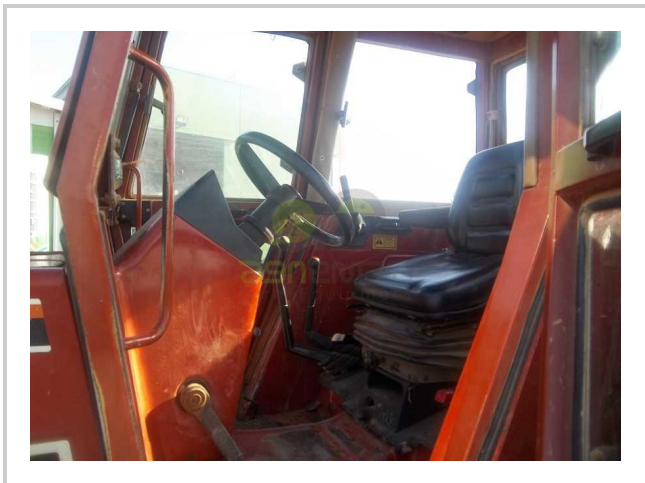

FIAT - 100-90

EGP- EGP

Product Features & Info

make:	FIATAGRI
model:	100-90
year:	15
condition:	Very good condition
front tire wear:	14.9.R24
gear box:	mechanical translation
hours:	1436
power:	100-90
rear tire wear:	18.4.R34
type:	Power steering (4WD)