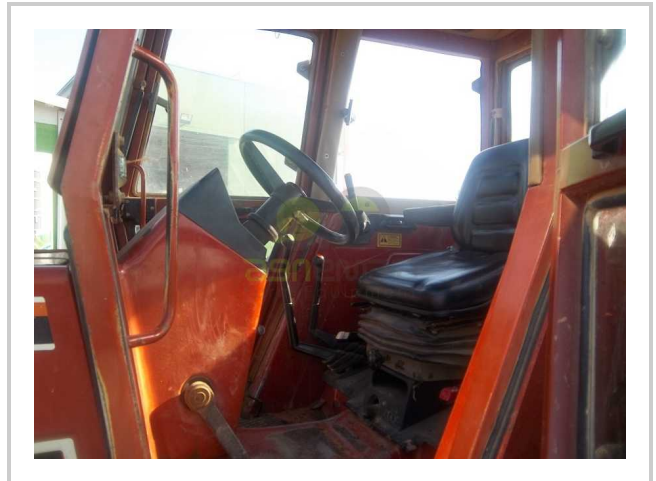

FIAT - 100-90

EGP- EGP

Product Features & Info

make:	FIATAGRI
model:	100-90
year:	15
condition:	Very good condition
front tire wear:	14.9.R24
gear box:	mechanical translation
hours:	1436
power:	100-90
rear tire wear:	18.4.R34
type:	Power steering (4WD)