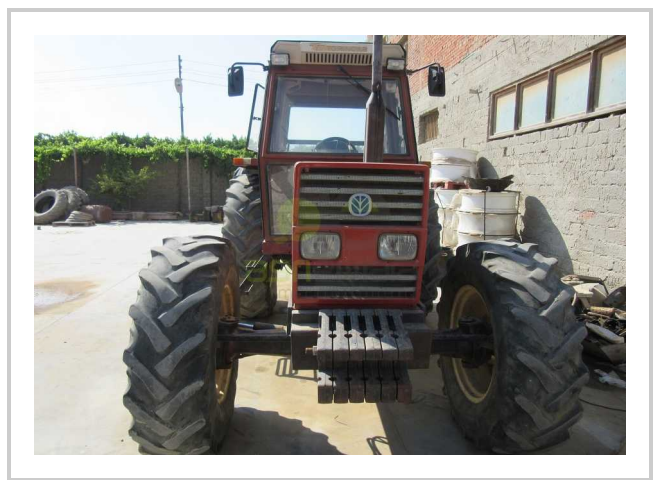

FIAT - 100-90

EGP- EGP

Product Features & Info

make:	FIATAGRI
model:	100-90
year:	15
condition:	Very good condition
front tire wear:	14.9.R24
gear box:	mechanical translation
hours:	1436
power:	100-90
rear tire wear:	18.4.R34
type:	Power steering (4WD)