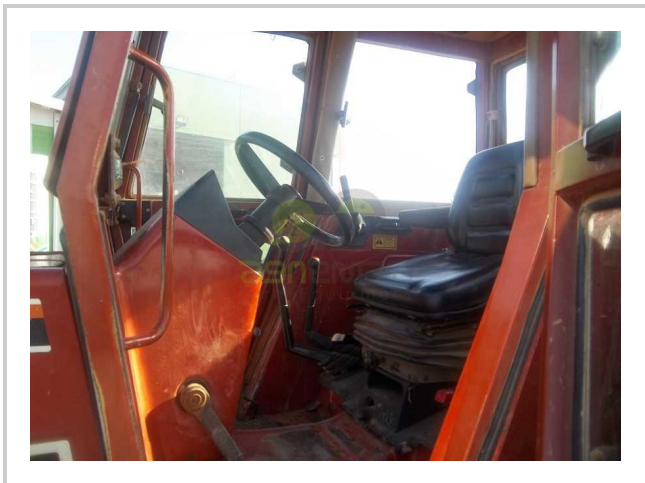

# FIAT - 100-90

EGP- EGP

### Product Features & Info

|                         |                        |
|-------------------------|------------------------|
| <b>make:</b>            | FIATAGRI               |
| <b>model:</b>           | 100-90                 |
| <b>year:</b>            | 15                     |
| <b>condition:</b>       | Very good condition    |
| <b>front tire wear:</b> | 14.9.R24               |
| <b>gear box:</b>        | mechanical translation |
| <b>hours:</b>           | 1436                   |
| <b>power:</b>           | 100-90                 |
| <b>rear tire wear:</b>  | 18.4.R34               |
| <b>type:</b>            | Power steering (4WD)   |