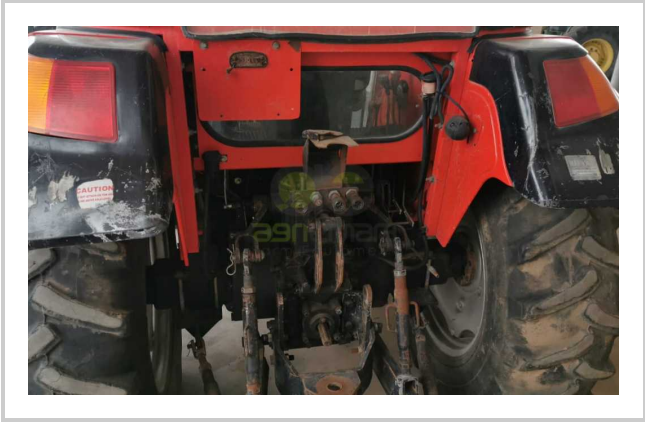

DFAM - DF 754

 **CALL EGP**

Product Features & Info

make:	DFAM
model:	DF 754
year:	46
condition:	Very good condition
front tire wear:	16.9R30
gear box:	mechanical translation
hours:	1500
power:	75 hp
rear tire wear:	11.2R24
type:	DONG FING