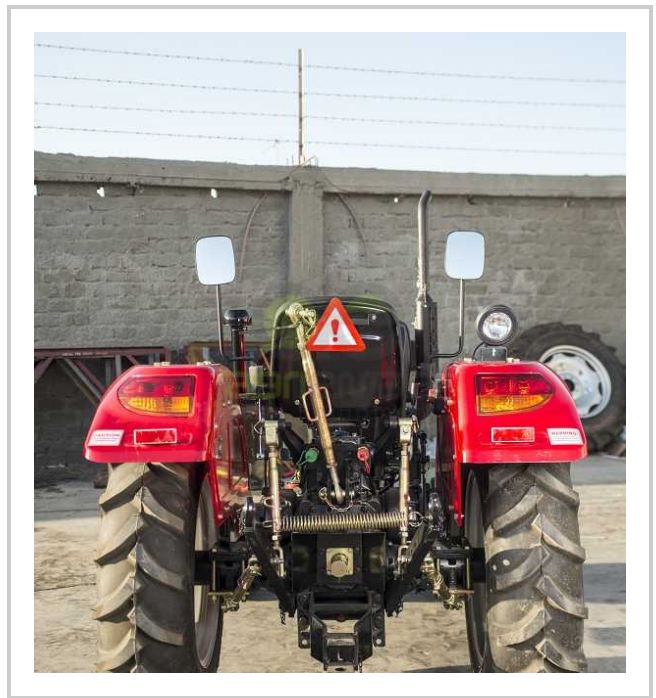

DFAM - DF 354

 New

 CALL EGP- ~~CALL EGP~~

Product Features & Info

make:	DFAM
model:	DF 354
year:	45
condition:	Very good condition
front tire wear:	6,00,16
gear box:	mechanical translation
hours:	NEW

More Description

power: 35 HP

rear tire wear: 12.4-24

type: Power steering (4WD)

Main Branch Dr. Asmaa Fahmy St., The West of Itay El-Baroud. El-Beheira - Egypt |**Tel. & FAX.**
(002) 012 289 319 29 - (002) 045 33 88 689