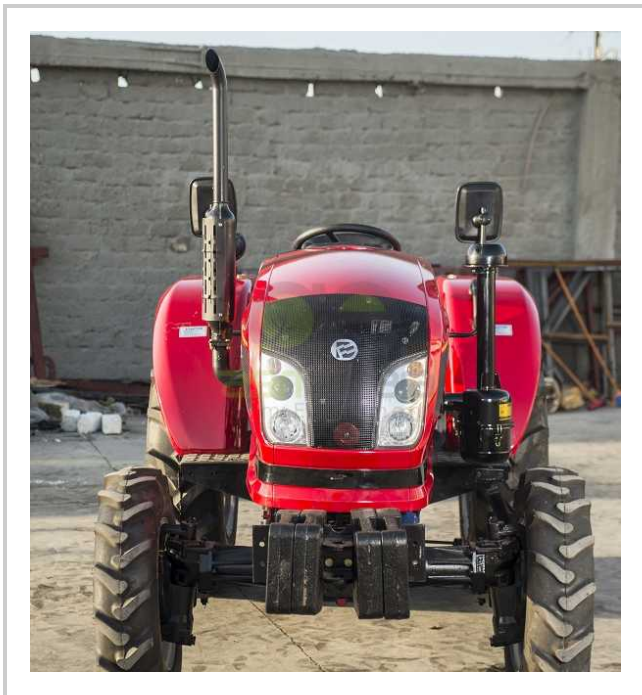

DFAM - DF 354

 New

 CALL EGP- ~~CALL EGP~~

Product Features & Info

make:	DFAM
model:	DF 354
year:	45
condition:	Very good condition
front tire wear:	6,00,16
gear box:	mechanical translation
hours:	NEW

More Description

power: 35 HP

rear tire wear: 12.4-24

type: Power steering (4WD)

Main Branch Dr. Asmaa Fahmy St., The West of Itay El-Baroud. El-Beheira - Egypt |**Tel. & FAX.**
(002) 012 289 319 29 - (002) 045 33 88 689