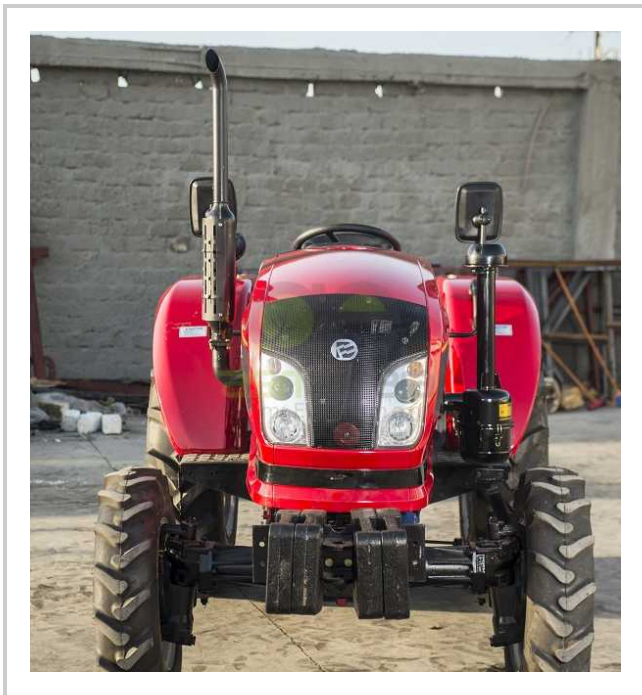

DFAM - DF 354

 New

 CALL EGP- CALL EGP

Product Features & Info

make:	DFAM
model:	DF 354
year:	45
condition:	Very good condition
front tire wear:	6,00,16
gear box:	mechanical translation
hours:	NEW

More Description

power: 35 HP

rear tire wear: 12.4-24

type: Power steering (4WD)

Main Branch Dr. Asmaa Fahmy St., The West of Itay El-Baroud. El-Beheira - Egypt |**Tel. & FAX.**
(002) 012 289 319 29 - (002) 045 33 88 689