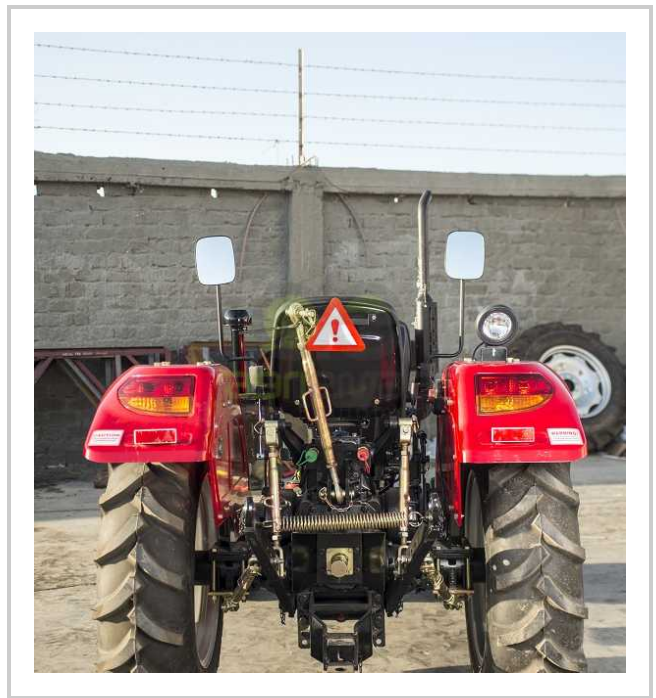

DFAM - DF 354

 New

 CALL EGP- CALL EGP

Product Features & Info

make:	DFAM
model:	DF 354
year:	45
condition:	Very good condition
front tire wear:	6,00,16
gear box:	mechanical translation
hours:	NEW

More Description

power: 35 HP

rear tire wear: 12.4-24

type: Power steering (4WD)

Main Branch Dr. Asmaa Fahmy St., The West of Itay El-Baroud. El-Beheira - Egypt |**Tel. & FAX.**
(002) 012 289 319 29 - (002) 045 33 88 689