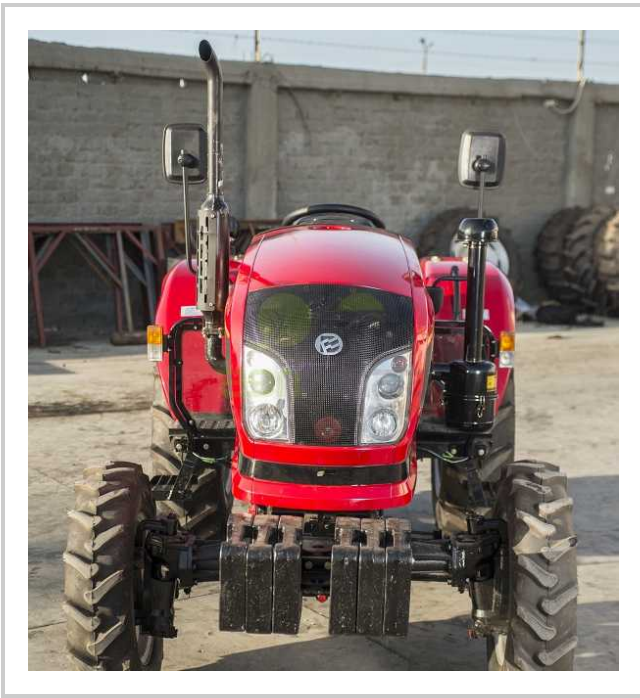

DFAM - DF 250

 **New**

Product Features & Info

make:	DFAM
model:	DF 250
year:	46
condition:	Very good condition
front tire wear:	9.5R24
gear box:	Mechanical Translation
hours:	NEW
power:	25 hp
rear tire wear:	6.00-16
type:	DONG FENG