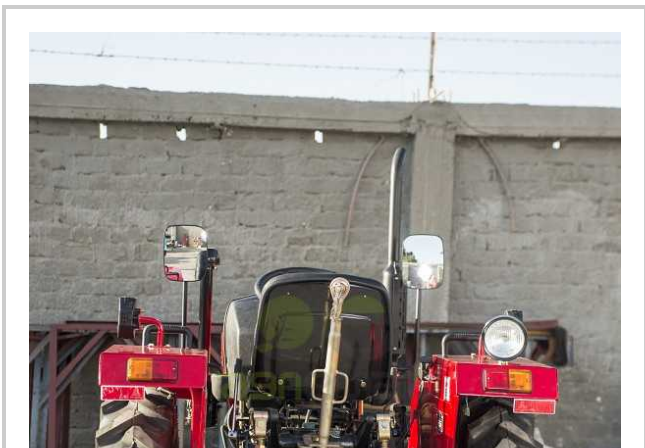

DFAM - DF 250

 **New**

Product Features & Info

make:	DFAM
model:	DF 250
year:	46
condition:	Very good condition
front tire wear:	9.5R24
gear box:	Mechanical Translation
hours:	NEW
power:	25 hp
rear tire wear:	6.00-16
type:	DONG FENG