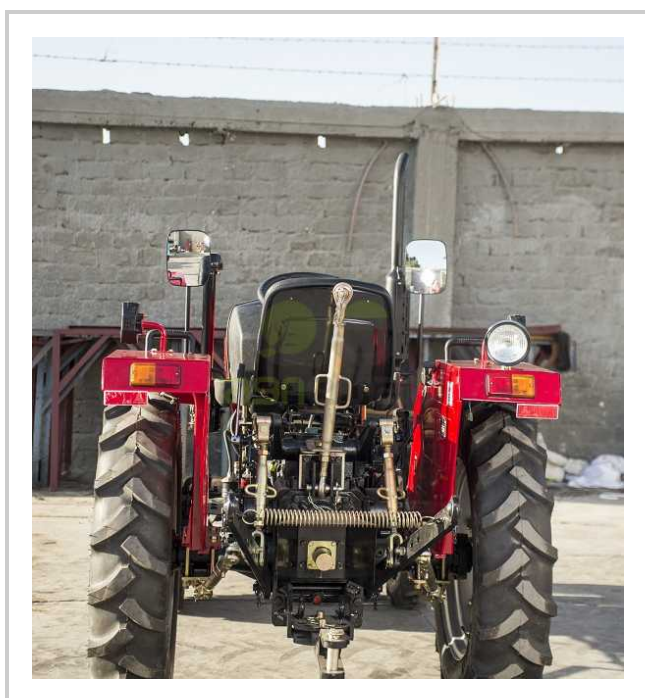

DFAM - DF 250

 **New**

Product Features & Info

make:	DFAM
model:	DF 250
year:	46
condition:	Very good condition
front tire wear:	9.5R24
gear box:	Mechanical Translation
hours:	NEW
power:	25 hp
rear tire wear:	6.00-16
type:	DONG FENG