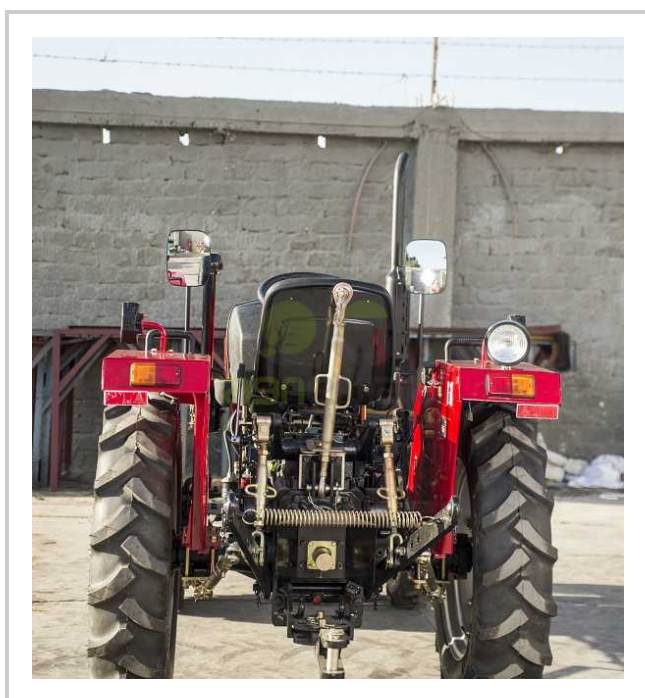

## DFAM - DF 250

 **New**

## Product Features & Info

<b>make:</b>	DFAM
<b>model:</b>	DF 250
<b>year:</b>	46
<b>condition:</b>	Very good condition
<b>front tire wear:</b>	9.5R24
<b>gear box:</b>	Mechanical Translation
<b>hours:</b>	NEW
<b>power:</b>	25 hp
<b>rear tire wear:</b>	6.00-16
<b>type:</b>	DONG FENG