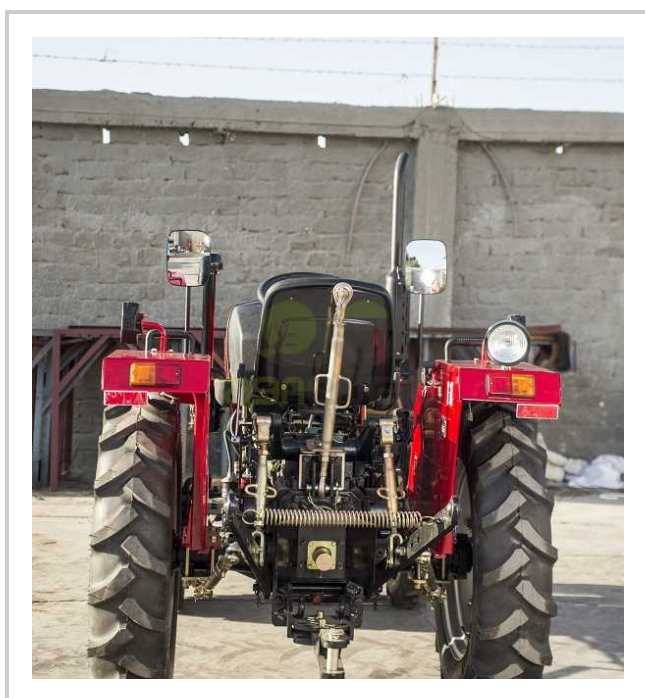

## DFAM - DF 250

 **New**

## Product Features & Info

|                         |                        |
|-------------------------|------------------------|
| <b>make:</b>            | DFAM                   |
| <b>model:</b>           | DF 250                 |
| <b>year:</b>            | 46                     |
| <b>condition:</b>       | Very good condition    |
| <b>front tire wear:</b> | 9.5R24                 |
| <b>gear box:</b>        | Mechanical Translation |
| <b>hours:</b>           | NEW                    |
| <b>power:</b>           | 25 hp                  |
| <b>rear tire wear:</b>  | 6.00-16                |
| <b>type:</b>            | DONG FENG              |