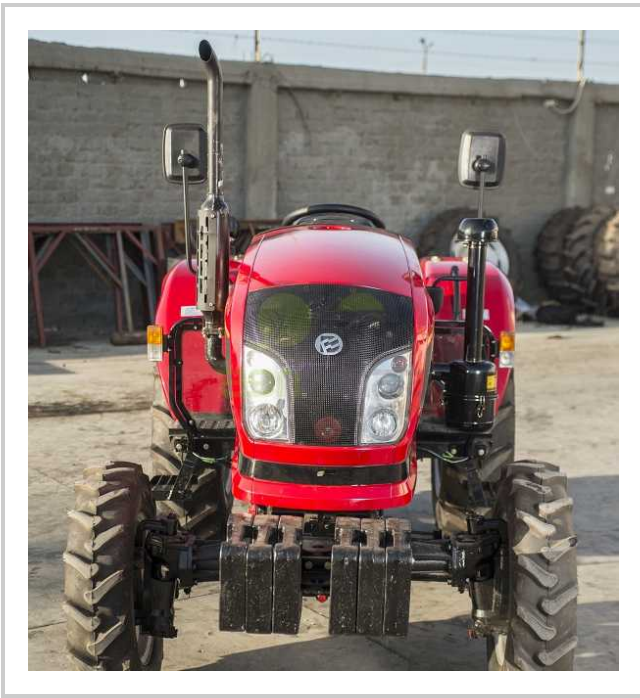

## DFAM - DF 250

 **New**

## Product Features & Info

<b>make:</b>	DFAM
<b>model:</b>	DF 250
<b>year:</b>	46
<b>condition:</b>	Very good condition
<b>front tire wear:</b>	9.5R24
<b>gear box:</b>	Mechanical Translation
<b>hours:</b>	NEW
<b>power:</b>	25 hp
<b>rear tire wear:</b>	6.00-16
<b>type:</b>	DONG FENG