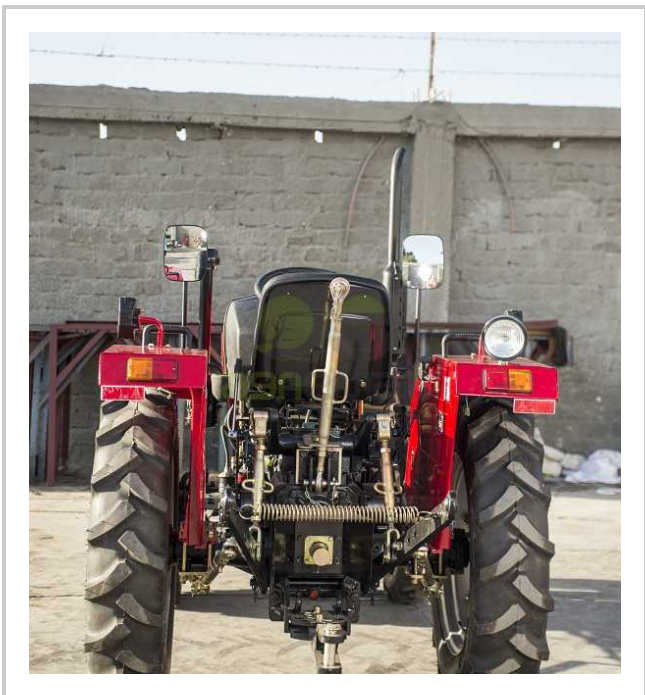

DFAM - DF 250

 **New**

Product Features & Info

make:	DFAM
model:	DF 250
year:	46
condition:	Very good condition
front tire wear:	9.5R24
gear box:	Mechanical Translation
hours:	NEW
power:	25 hp
rear tire wear:	6.00-16
type:	DONG FENG