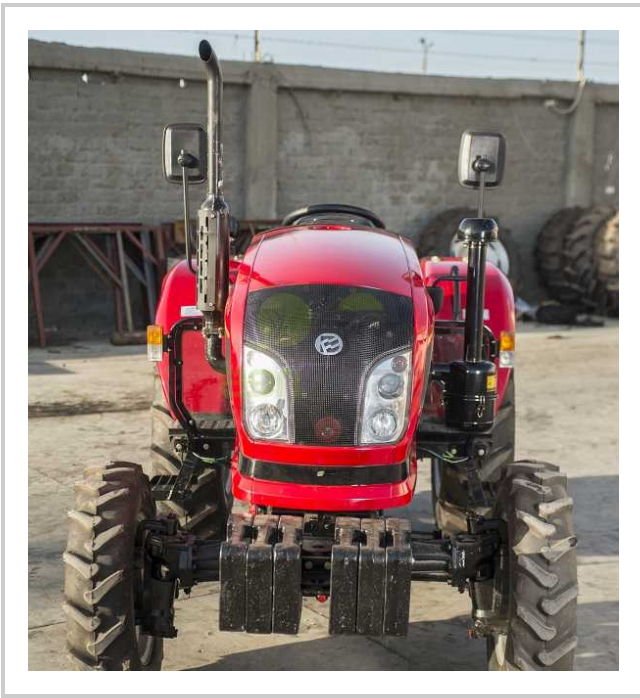

## DFAM - DF 250

 **New**

## Product Features & Info

|                         |                        |
|-------------------------|------------------------|
| <b>make:</b>            | DFAM                   |
| <b>model:</b>           | DF 250                 |
| <b>year:</b>            | 46                     |
| <b>condition:</b>       | Very good condition    |
| <b>front tire wear:</b> | 9.5R24                 |
| <b>gear box:</b>        | Mechanical Translation |
| <b>hours:</b>           | NEW                    |
| <b>power:</b>           | 25 hp                  |
| <b>rear tire wear:</b>  | 6.00-16                |
| <b>type:</b>            | DONG FENG              |