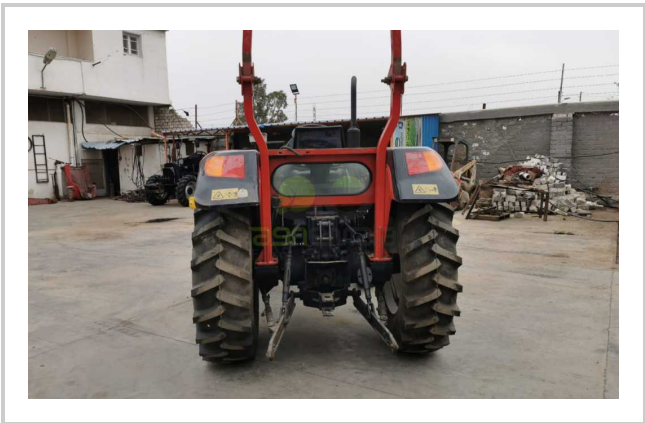

DF 854

 **New**

 **CALL EGP**

Product Features & Info

make:	DFAM
model:	DF854
year:	47
condition:	Very good condition
front tire wear:	13.6-24
gear box:	Mechanical
hours:	1500
power:	85
rear tire wear:	18.4-34
type:	DONG FENG DF854