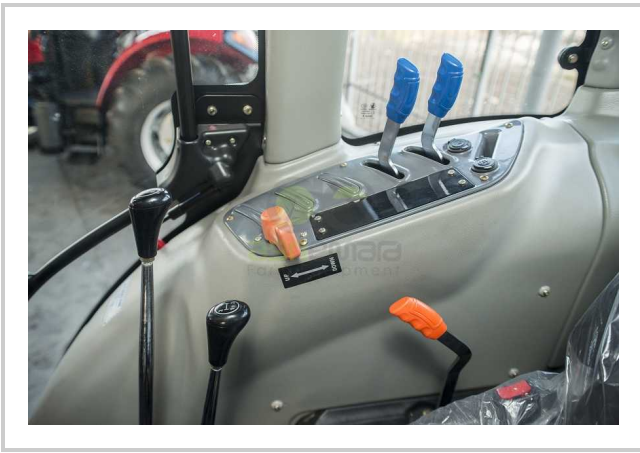

New

CALL EGP- call EGP

Product Features & Info

make:	DFAM
model:	DF 1004
year:	48
condition:	Very good condition
front tire wear:	11.2-24
gear box:	N
hours:	NEW
power:	110
rear tire wear:	18.4-34
type:	DF 1004

More Description

Main Branch Dr. Asmaa Fahmy St., The West of Itay El-Baroud. El-Beheira - Egypt |**Tel. & FAX.** (002) 012 289 319 29 - (002) 045 33 88 689

Showroom K.59 Desert Road. Alexandria - Cairo, Egypt |**Tel. & FAX.** (002) 0111 2002 966 - (002) 045 23 15 762

Showroom K.87 Agricultural Road. Alexandria - Cairo, Egypt |**Tel. & FAX.** (002) 0100 97 32 612 - (002) 045 34 09 721