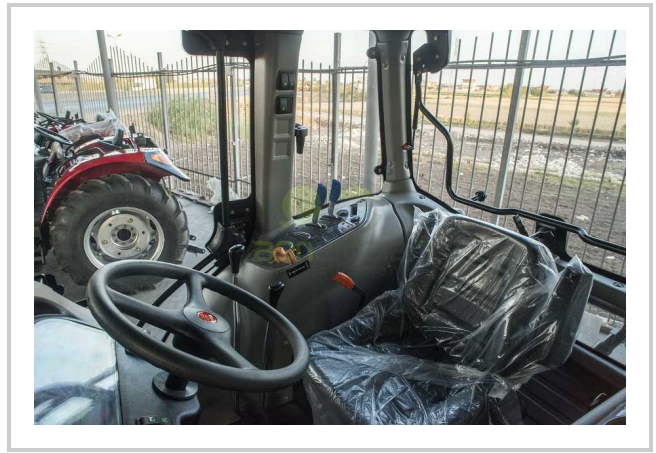

New

CALL EGP- call EGP

Product Features & Info

make:	DFAM
model:	DF 1004
year:	48
condition:	Very good condition
front tire wear:	11.2-24
gear box:	N
hours:	NEW
power:	110
rear tire wear:	18.4-34
type:	DF 1004

More Description

Main Branch Dr. Asmaa Fahmy St., The West of Itay El-Baroud. El-Beheira - Egypt |**Tel. & FAX.** (002) 012 289 319 29 - (002) 045 33 88 689

Showroom K.59 Desert Road. Alexandria - Cairo, Egypt |**Tel. & FAX.** (002) 0111 2002 966 - (002) 045 23 15 762

Showroom K.87 Agricultural Road. Alexandria - Cairo, Egypt |**Tel. & FAX.** (002) 0100 97 32 612 - (002) 045 34 09 721