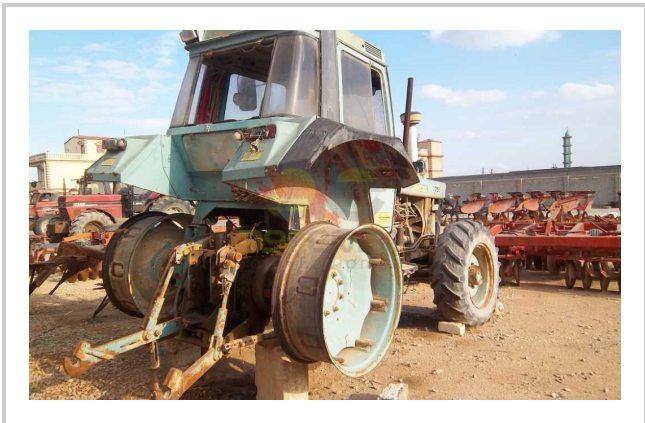

# Case-IH 1255

EGP- EGP

## Product Features & Info

<b>make:</b>	Case-IH
<b>model:</b>	1255
<b>year:</b>	13
<b>condition:</b>	Repairs needed
<b>front tire wear:</b>	Spare Parts
<b>gear box:</b>	synchro-gear
<b>hours:</b>	Spare Parts
<b>power:</b>	125 HP
<b>rear tire wear:</b>	Spare Parts
<b>type:</b>	Spare Parts