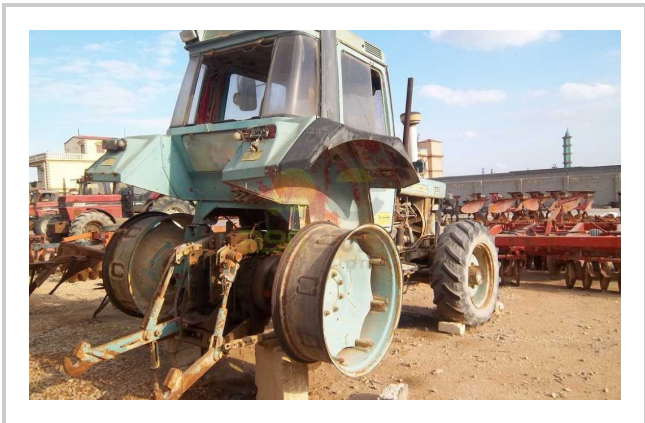

# Case-IH 1255

EGP- EGP

## Product Features & Info

|                         |                |
|-------------------------|----------------|
| <b>make:</b>            | Case-IH        |
| <b>model:</b>           | 1255           |
| <b>year:</b>            | 13             |
| <b>condition:</b>       | Repairs needed |
| <b>front tire wear:</b> | Spare Parts    |
| <b>gear box:</b>        | synchro-gear   |
| <b>hours:</b>           | Spare Parts    |
| <b>power:</b>           | 125 HP         |
| <b>rear tire wear:</b>  | Spare Parts    |
| <b>type:</b>            | Spare Parts    |