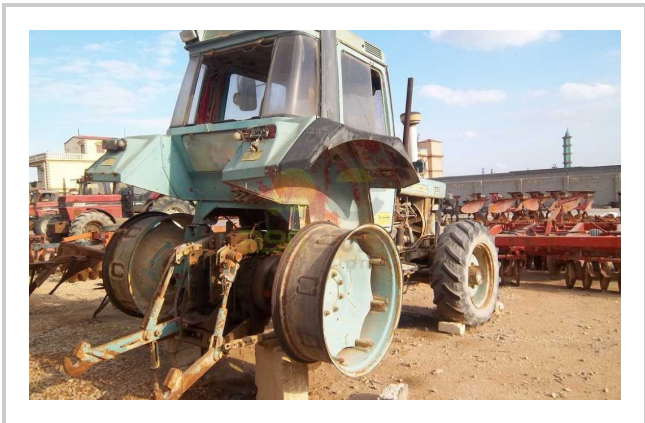

Case-IH 1255

EGP- EGP

Product Features & Info

make:	Case-IH
model:	1255
year:	13
condition:	Repairs needed
front tire wear:	Spare Parts
gear box:	synchro-gear
hours:	Spare Parts
power:	125 HP
rear tire wear:	Spare Parts
type:	Spare Parts