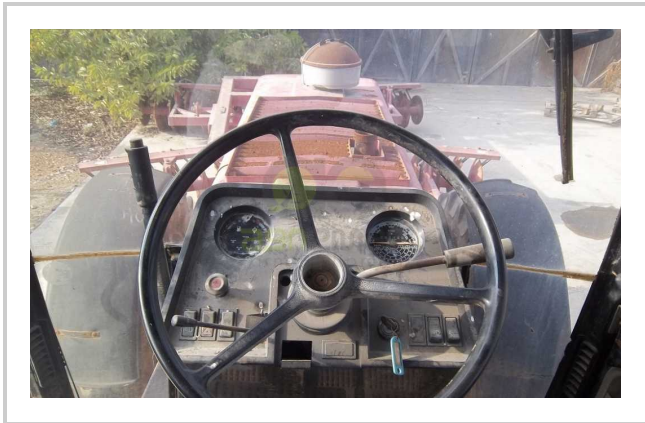

Case-IH 1255

EGP- EGP

Product Features & Info

make:	Case-IH
model:	1255
year:	20

More Description

condition:	Good condition
front tire wear:	14.9R28
gear box:	synchro-gear
hours:	7500
power:	125 HP
rear tire wear:	20,8R38
type:	Power steering (4WD)