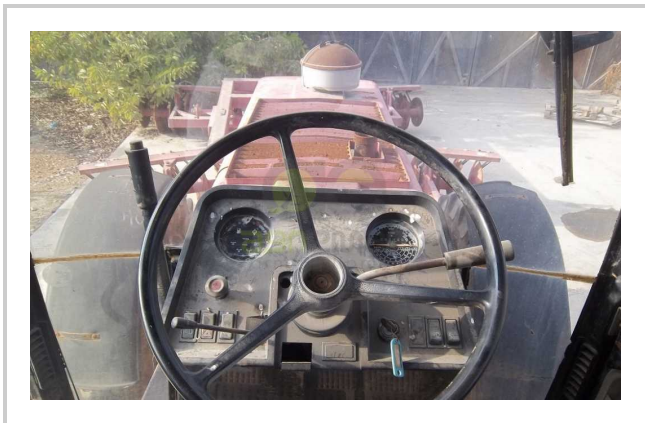

Case-IH 1255

EGP- EGP

Product Features & Info

make:	Case-IH
model:	1255
year:	20

More Description