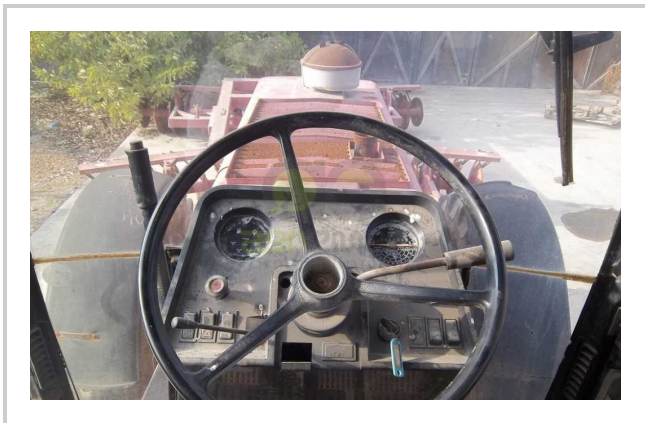

Case-IH 1255

EGP- EGP

Product Features & Info

make:	Case-IH
model:	1255
year:	20

More Description

condition:	Good condition
front tire wear:	14.9R28
gear box:	synchro-gear
hours:	7500
power:	125 HP
rear tire wear:	20,8R38
type:	Power steering (4WD)