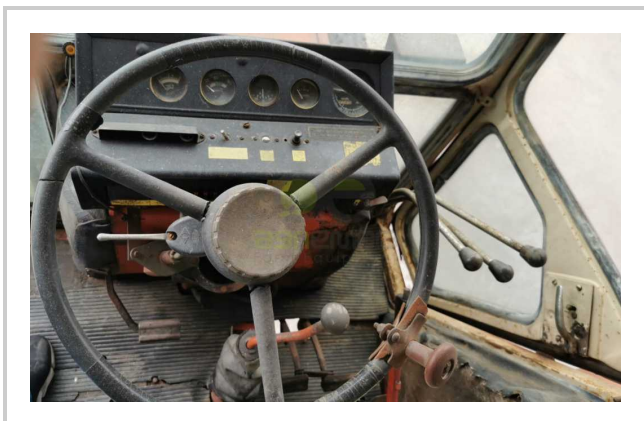

BELARUS 70

 CALL EGP

Product Features & Info

make:	BELARUS
model:	BELARUS 70
year:	5

More Description

condition:	Very good condition
front tire wear:	6.50-20
gear box:	Mechanical
hours:	2000
power:	70 HP
rear tire wear:	18.4-30
type:	BELARUS 70