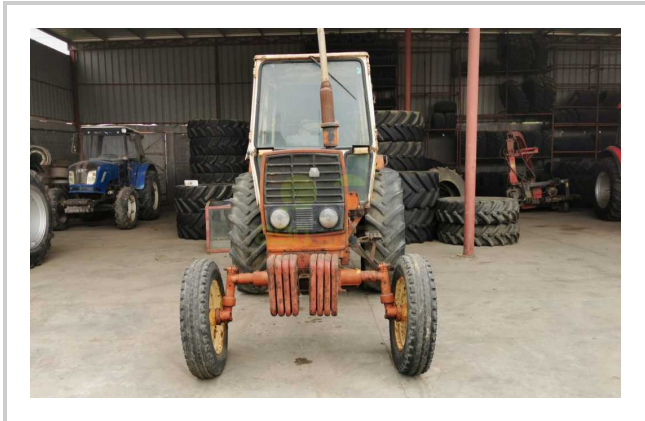

BELARUS 70

 CALL EGP

Product Features & Info

make:	BELARUS
model:	BELARUS 70
year:	5

More Description

condition:	Very good condition
front tire wear:	6.50-20
gear box:	Mechanical
hours:	2000
power:	70 HP
rear tire wear:	18.4-30
type:	BELARUS 70