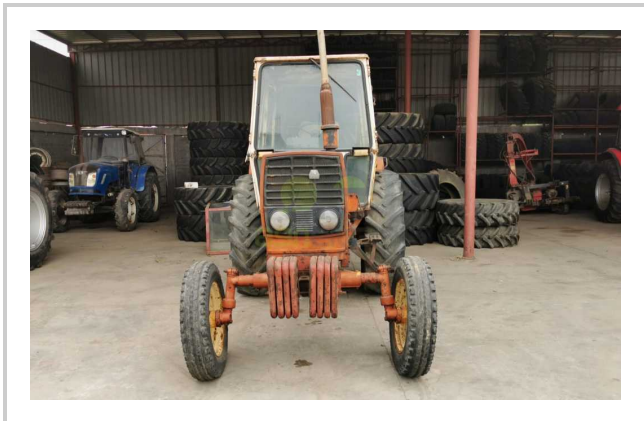

BELARUS 70

 CALL EGP

Product Features & Info

make:	BELARUS
model:	BELARUS 70
year:	5

More Description

condition:	Very good condition
front tire wear:	6.50-20
gear box:	Mechanical
hours:	2000
power:	70 HP
rear tire wear:	18.4-30
type:	BELARUS 70