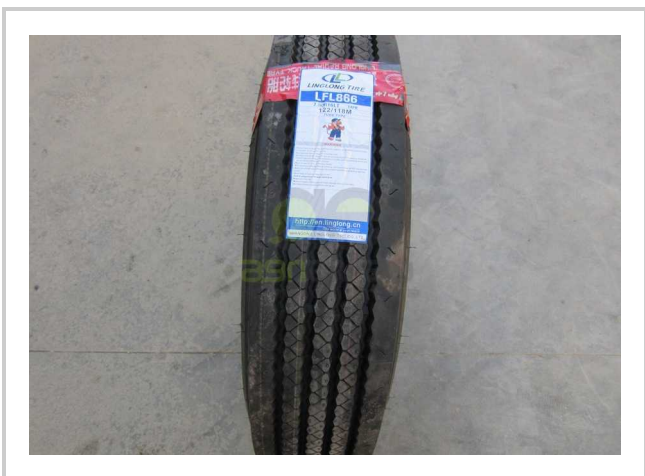

7.50 R 16 LT

 New

 CALL EGP

Product Features & Info

make:	TYRES
size:	7.50 R16 LT
model:	Height 81 CM
PR:	14 PR

More Description

Main Branch Dr. Asmaa Fahmy St., The West of Itay El-Baroud. El-Beheira - Egypt |**Tel. & FAX.** (002) 012 289 319 29 - (002) 045 33 88 689