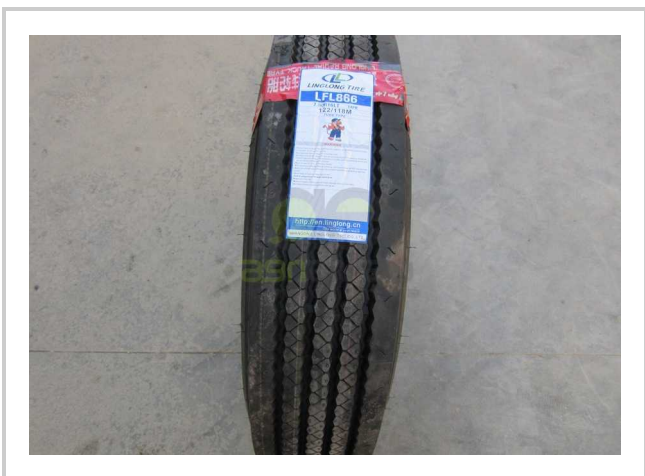

# 7.50 R 16 LT

 New

 CALL EGP

## Product Features & Info

<b>make:</b>	TYRES
<b>size:</b>	7.50 R16 LT
<b>model:</b>	Height 81 CM
<b>PR:</b>	14 PR