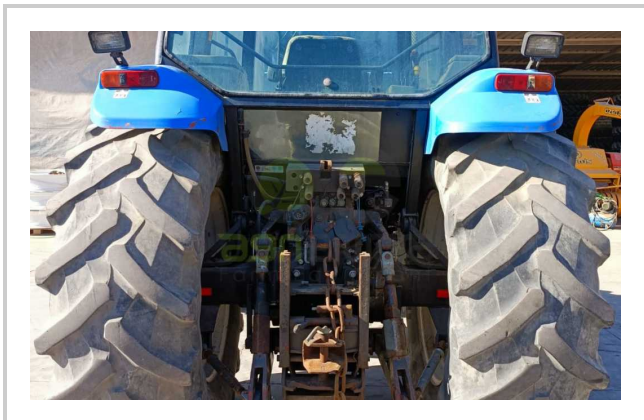

TM135

475.000 EGP- 450.000 EGP

مميزات ومعلومات المنتج

make:	NEW HOLLAND
model:	TM135
year:	26
condition:	Very good condition
front tire wear:	480/70R28
gear box:	semi-powershift
hours:	8500
power:	135
rear tire wear:	20.8-38
type:	TM135