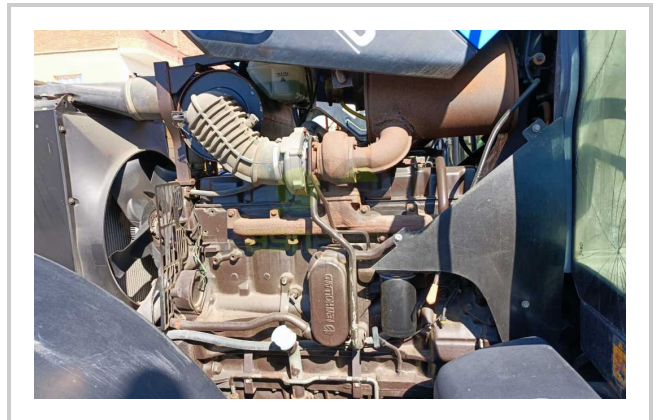

TM135

475.000 EGP- 450.000 EGP

مميزات ومعلومات المنتج

make:	NEW HOLLAND
model:	TM135
year:	26
condition:	Very good condition
front tire wear:	480/70R28
gear box:	semi-powershift
hours:	8500
power:	135
rear tire wear:	20.8-38
type:	TM135