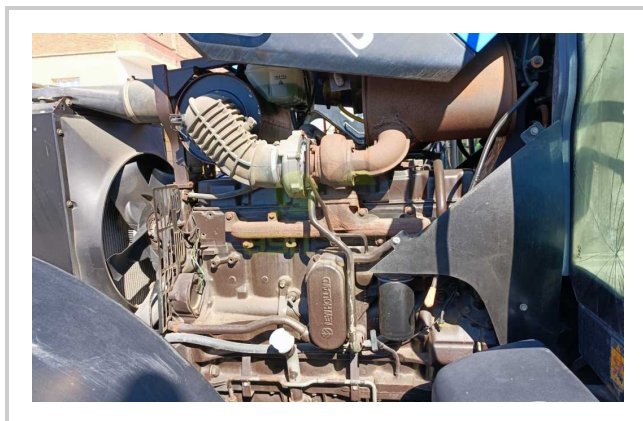

TM135

475.000 EGP- 450.000 EGP

مميزات ومعلومات المنتج

make:	NEW HOLLAND
model:	TM135
year:	26
condition:	Very good condition
front tire wear:	480/70R28
gear box:	semi-powershift
hours:	8500
power:	135
rear tire wear:	20.8-38
type:	TM135