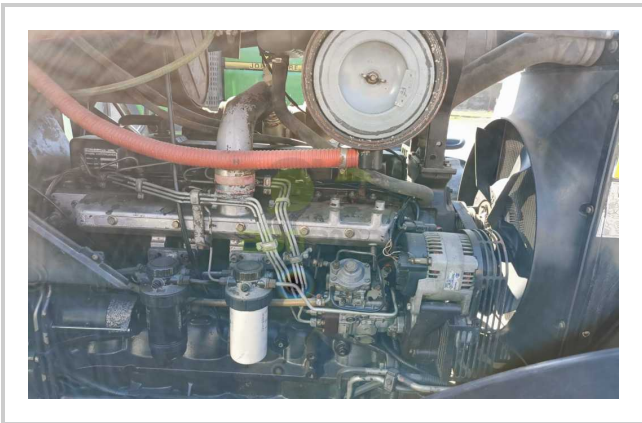

TM135

475.000 EGP- 450.000 EGP

مميزات ومعلومات المنتج

make:	NEW HOLLAND
model:	TM135
year:	26
condition:	Very good condition
front tire wear:	480/70R28
gear box:	semi-powershift
hours:	8500
power:	135
rear tire wear:	20.8-38
type:	TM135