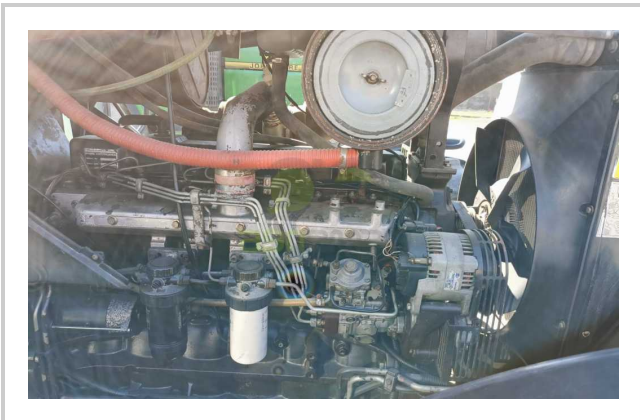

TM135

475.000 EGP- 450.000 EGP

مميزات ومعلومات المنتج

make:	NEW HOLLAND
model:	TM135
year:	26
condition:	Very good condition
front tire wear:	480/70R28
gear box:	semi-powershift
hours:	8500
power:	135
rear tire wear:	20.8-38
type:	TM135