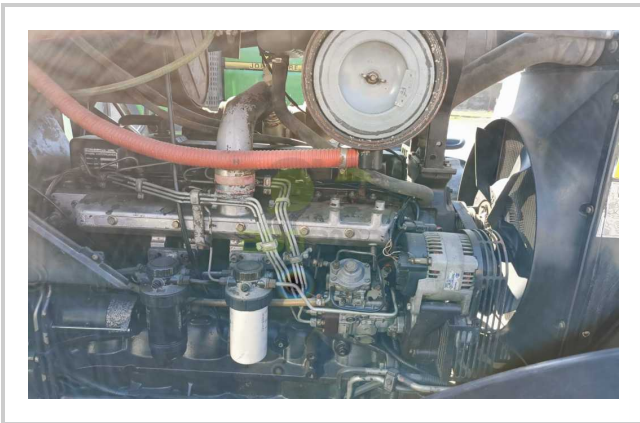

TM135

475.000 EGP- 450.000 EGP

مميزات ومعلومات المنتج

make:	NEW HOLLAND
model:	TM135
year:	26
condition:	Very good condition
front tire wear:	480/70R28
gear box:	semi-powershift
hours:	8500
power:	135
rear tire wear:	20.8-38
type:	TM135