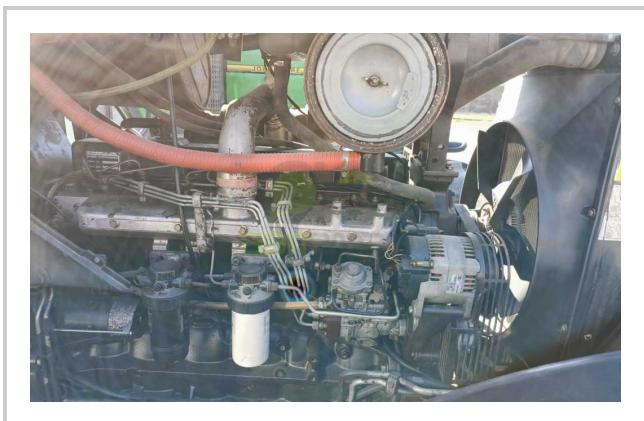

TM135

475.000 EGP- 450.000 EGP

مميزات ومعلومات المنتج

make:	NEW HOLLAND
model:	TM135
year:	26
condition:	Very good condition
front tire wear:	480/70R28
gear box:	semi-powershift
hours:	8500
power:	135
rear tire wear:	20.8-38
type:	TM135