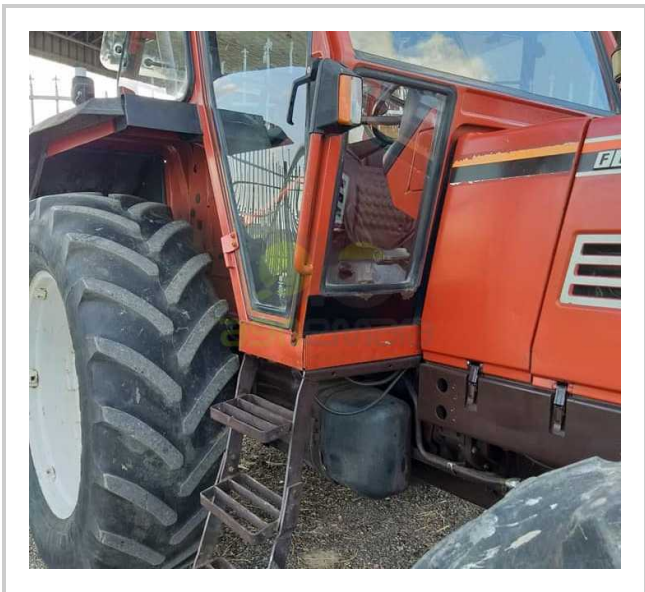

T-172 FIATAGRI 115-90

CALL EGP- EGP

مميزات ومعلومات المنتج

make:	FIATAGRI
model:	115-90
year:	15
condition:	Very good condition
front tire wear:	/
gear box:	N
hours:	8000
power:	115
rear tire wear:	/
type:	FIAT 115-90