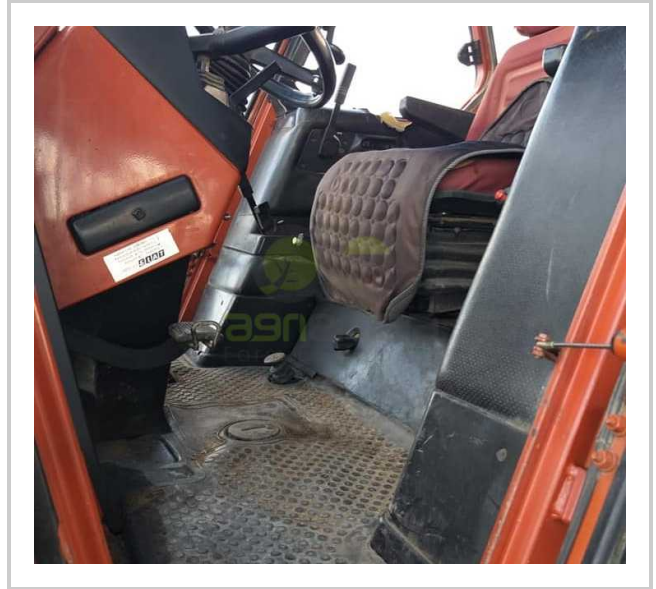

T-172 FIATAGRI 115-90

CALL EGP- EGP

مميزات ومعلومات المنتج

make:	FIATAGRI
model:	115-90
year:	15
condition:	Very good condition
front tire wear:	/
gear box:	N
hours:	8000
power:	115
rear tire wear:	/
type:	FIAT 115-90