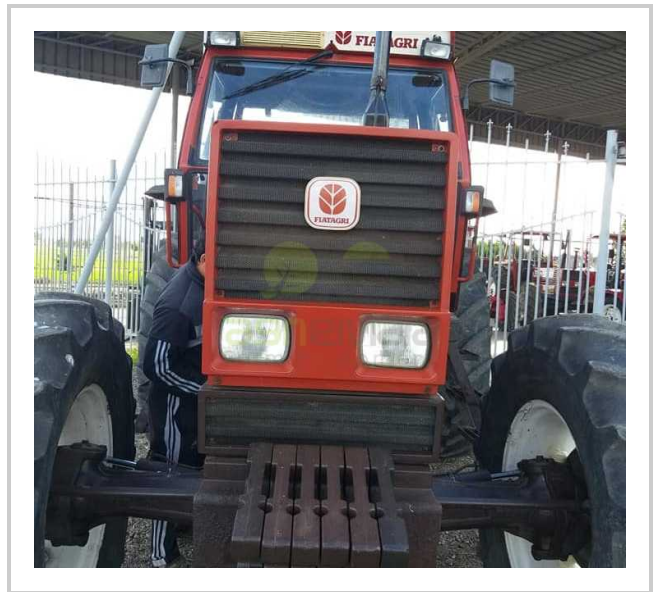

T-172 FIATAGRI 115-90

CALL EGP- EGP

مميزات ومعلومات المنتج

make:	FIATAGRI
model:	115-90
year:	15
condition:	Very good condition
front tire wear:	/
gear box:	N
hours:	8000
power:	115
rear tire wear:	/
type:	FIAT 115-90