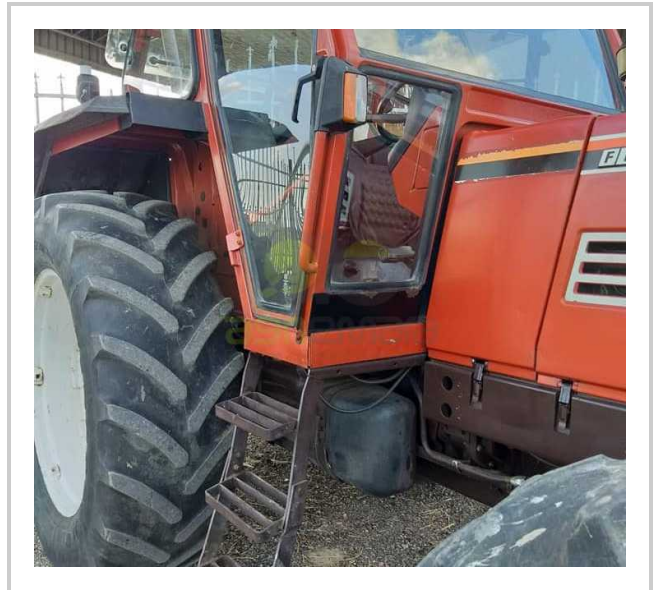

T-172 FIATAGRI 115-90

CALL EGP- EGP

مميزات ومعلومات المنتج

make:	FIATAGRI
model:	115-90
year:	15
condition:	Very good condition
front tire wear:	/
gear box:	N
hours:	8000
power:	115
rear tire wear:	/
type:	FIAT 115-90