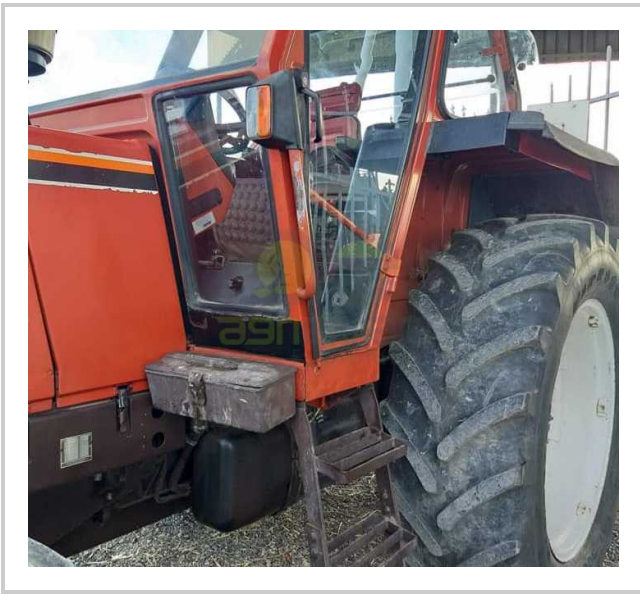

T-172 FIATAGRI 115-90

CALL EGP- EGP

مميزات ومعلومات المنتج

make:	FIATAGRI
model:	115-90
year:	15
condition:	Very good condition
front tire wear:	/
gear box:	N
hours:	8000
power:	115
rear tire wear:	/
type:	FIAT 115-90