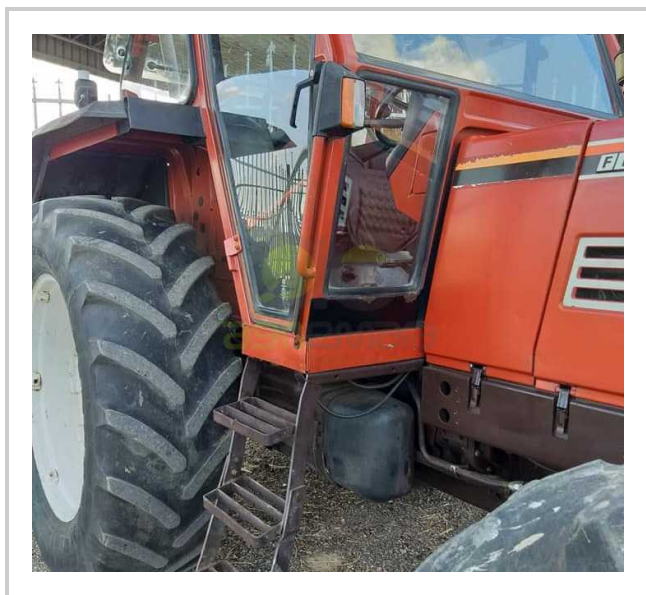

T-172 FIATAGRI 115-90

CALL EGP- EGP

مميزات ومعلومات المنتج

make:	FIATAGRI
model:	115-90
year:	15
condition:	Very good condition
front tire wear:	/
gear box:	N
hours:	8000
power:	115
rear tire wear:	/
type:	FIAT 115-90