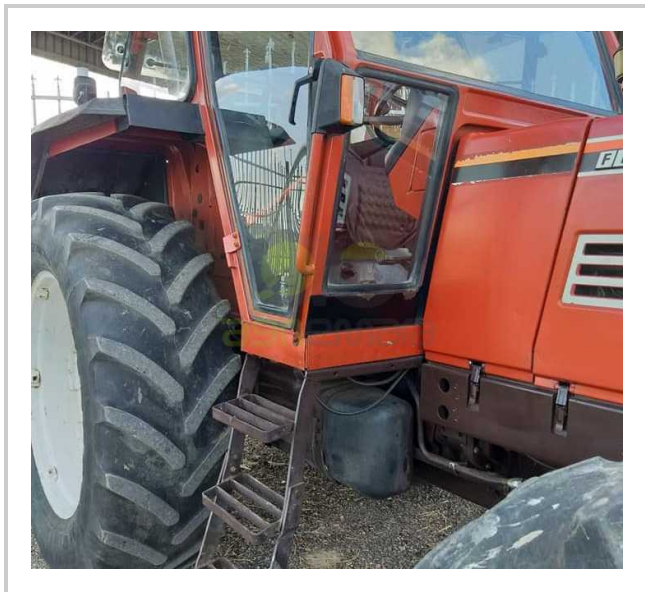

T-172 FIATAGRI 115-90

CALL EGP- EGP

مميزات ومعلومات المنتج

make:	FIATAGRI
model:	115-90
year:	15
condition:	Very good condition
front tire wear:	/
gear box:	N
hours:	8000
power:	115
rear tire wear:	/
type:	FIAT 115-90