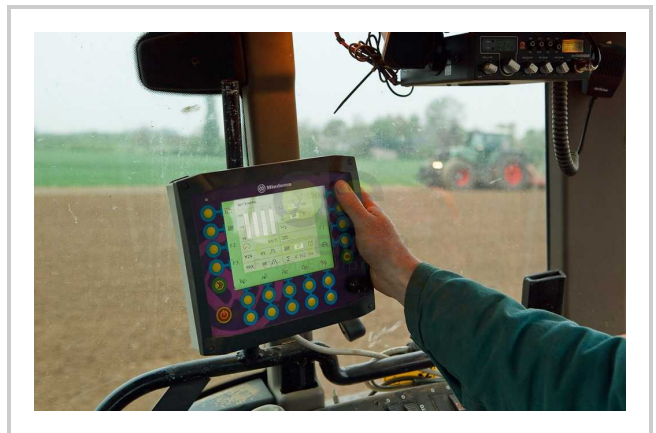

Structural PM20

365.000 EGP- EGP

مميزات ومعلومات المنتج

make: Potato Equipment

model: Structural PM20

weight: 00

وصف اكثر

number of rows:	2 ROWS
width/height:	75
Tank capacity:	3 TON
number of discs:	2 DISC
year:	45
condition:	Very good condition