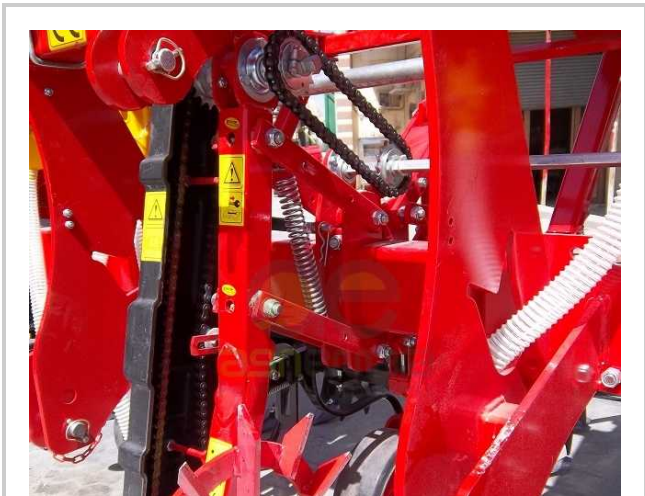

MAZ-PRTEX - Z6

EGP- EGP

مميزات ومعلومات المنتج

make:	Seed Drill
model:	MAZ-PRTEX - Z6
weight:	3.50 TON
number of rows:	6 ROWS
width/height:	4.50 CM
Tank capacity:	00
number of discs:	6 ROWS
year:	45
condition:	Very good condition