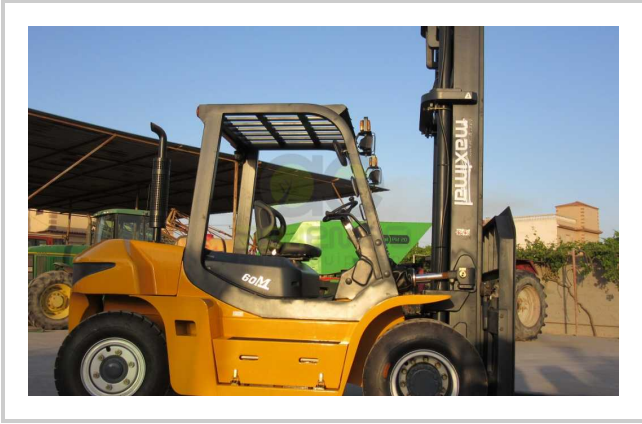

## ISUZU

Type:WF3  
Model:A-6BG1QC  
Rated output:82kw/2000rpm  
Rated torque:  
416N·m/1400-1600rpm  
No. of cylinder:6  
Bore×Stroke:105x125mm  
Displacement:6.494L

📌 New

📞 CALL EGP- EGP

### مميزات ومعلومات المنتج

make:	MAXIMAL
model:	M 60
year:	45
gear box:	powershift
mast type:	00
specific equipment:	00
condition:	Very good condition
lifting capacity:	6.000 KG
lifting height:	6 M