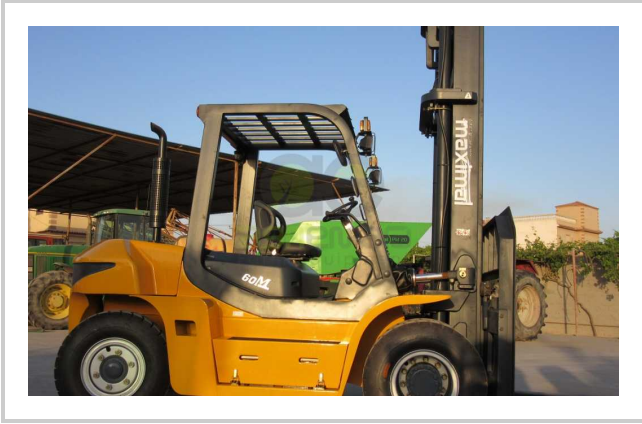

MAXIMAL

ISUZU

Type:WF3
Model:A-6BG1QC
Rated output:82kw/2000rpm
Rated torque:
416N·m/1400-1600rpm
No. of cylinder:6
Bore×Stroke:105x125mm
Displacement:6.494L

📌 New

📞 CALL EGP- EGP

مميزات ومعلومات المنتج

make:	MAXIMAL
model:	M 60
year:	45
gear box:	powershift
mast type:	00
specific equipment:	00
condition:	Very good condition
lifting capacity:	6.000 KG
lifting height:	6 M