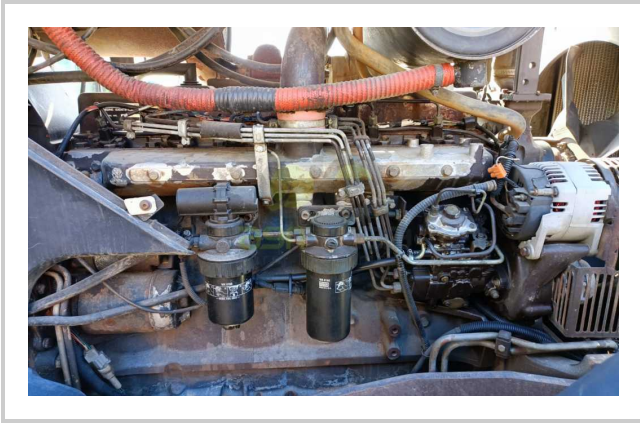

575.000 EGP- 550.000 EGP

مميزات ومعلومات المنتج

make:	NEW HOLLAND
model:	M160
year:	27
condition:	Very good condition
front tire wear:	480/70R28
gear box:	semi-powershift
hours:	8000
power:	160
rear tire wear:	520/85R38
type:	M160

وصف اكثر

الفرع الرئيسي شارع د. أسماء فهمي، غرب إيتاي البارود، البحيرة - مصر | الهاتف و الفاكس (002) 319 289 012
689 88 33 045 (002) - 29

Showroom - 966 2002 0111 (002) | الهاتف و الفاكس (002) 762 15 23 045
كيلو 59 الطريق الصحراوي، اسكندرية - القاهرة، مصر | الهاتف و الفاكس (002) 762 15 23 045

Showroom 045 (002) - 612 32 97 0100 (002) | الهاتف و الفاكس (002) 721 09 34
طريق الاسكندرية القاهرة الزراعى ك 87 | الهاتف و الفاكس (002) 721 09 34

www.agriemara.com