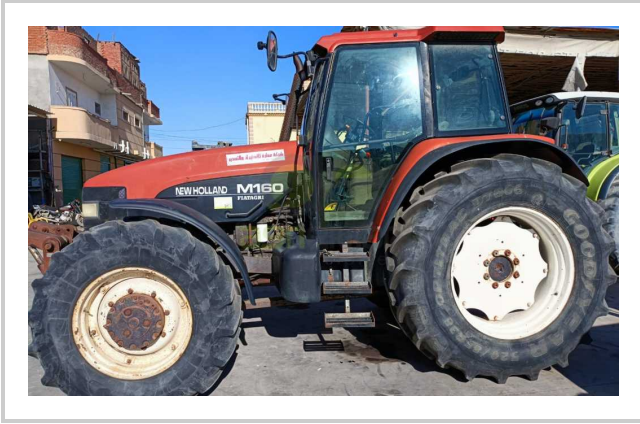

M160

575.000 EGP- 550.000 EGP

مميزات ومعلومات المنتج

make:	NEW HOLLAND
model:	M160
year:	27
condition:	Very good condition
front tire wear:	480/70R28
gear box:	semi-powershift
hours:	8000
power:	160
rear tire wear:	520/85R38
type:	M160