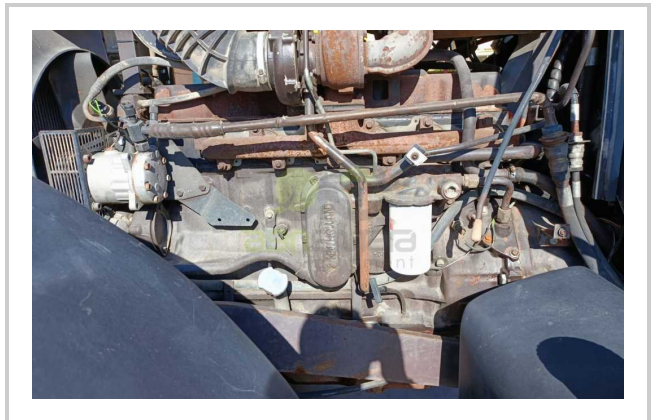

M160

575.000 EGP- 550.000 EGP

مميزات ومعلومات المنتج

make:	NEW HOLLAND
model:	M160
year:	27
condition:	Very good condition
front tire wear:	480/70R28
gear box:	semi-powershift
hours:	8000
power:	160
rear tire wear:	520/85R38
type:	M160