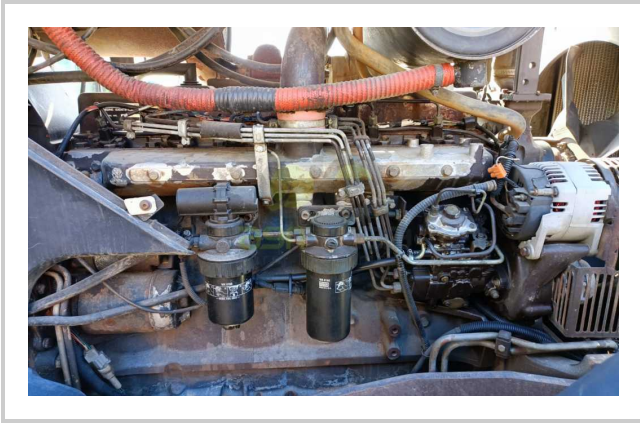

M160

575.000 EGP- 550.000 EGP

مميزات ومعلومات المنتج

make:	NEW HOLLAND
model:	M160
year:	27
condition:	Very good condition
front tire wear:	480/70R28
gear box:	semi-powershift
hours:	8000
power:	160
rear tire wear:	520/85R38
type:	M160