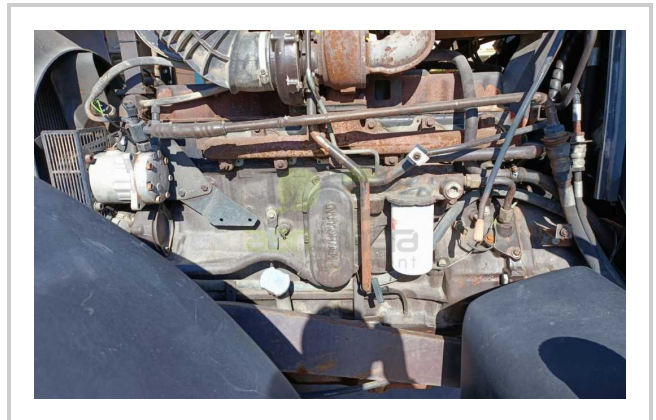

M160

575.000 EGP- 550.000 EGP

مميزات ومعلومات المنتج

make:	NEW HOLLAND
model:	M160
year:	27
condition:	Very good condition
front tire wear:	480/70R28
gear box:	semi-powershift
hours:	8000
power:	160
rear tire wear:	520/85R38
type:	M160