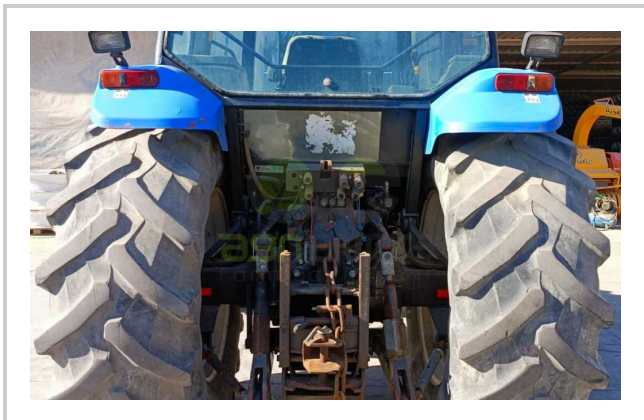

M135

475.000 EGP- 450.000 EGP

مميزات ومعلومات المنتج

make:	NEW HOLLAND
model:	M135
year:	26
condition:	Very good condition
front tire wear:	480/70R28
gear box:	semi-powershift
hours:	8000
power:	135
rear tire wear:	580/70R38
type:	M135