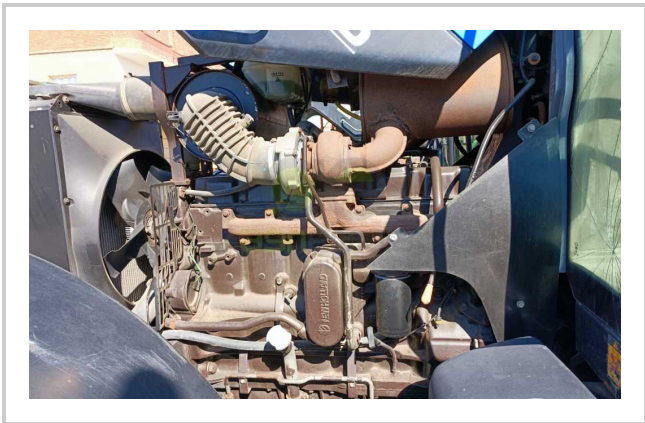

M135

475.000 EGP- 450.000 EGP

مميزات ومعلومات المنتج

make:	NEW HOLLAND
model:	M135
year:	26
condition:	Very good condition
front tire wear:	480/70R28
gear box:	semi-powershift
hours:	8000
power:	135
rear tire wear:	580/70R38
type:	M135