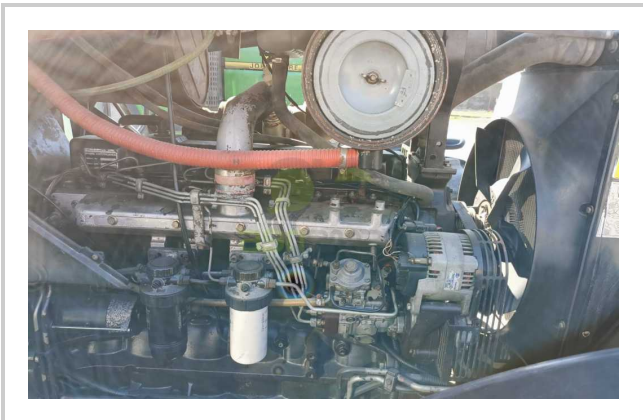

M135

475.000 EGP- 450.000 EGP

مميزات ومعلومات المنتج

make:	NEW HOLLAND
model:	M135
year:	26
condition:	Very good condition
front tire wear:	480/70R28
gear box:	semi-powershift
hours:	8000
power:	135
rear tire wear:	580/70R38
type:	M135