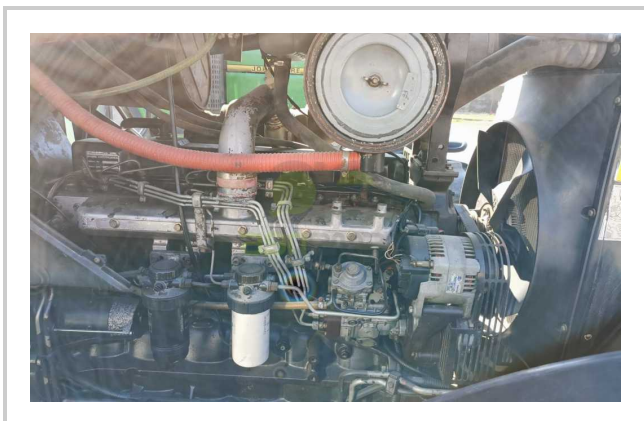

M135

475.000 EGP- 450.000 EGP

مميزات ومعلومات المنتج

make:	NEW HOLLAND
model:	M135
year:	26
condition:	Very good condition
front tire wear:	480/70R28
gear box:	semi-powershift
hours:	8000
power:	135
rear tire wear:	580/70R38
type:	M135