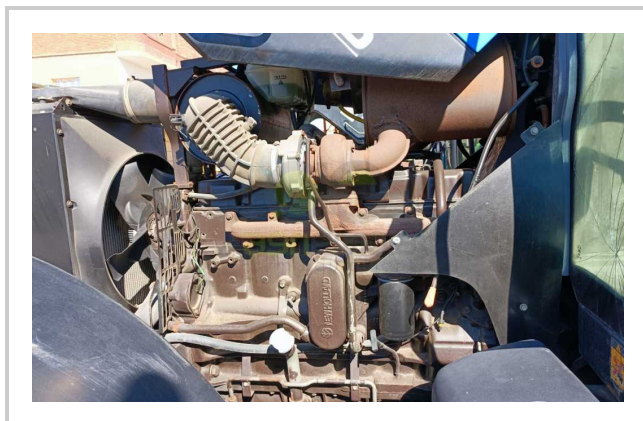

M135

475.000 EGP- 450.000 EGP

مميزات ومعلومات المنتج

make:	NEW HOLLAND
model:	M135
year:	26
condition:	Very good condition
front tire wear:	480/70R28
gear box:	semi-powershift
hours:	8000
power:	135
rear tire wear:	580/70R38
type:	M135