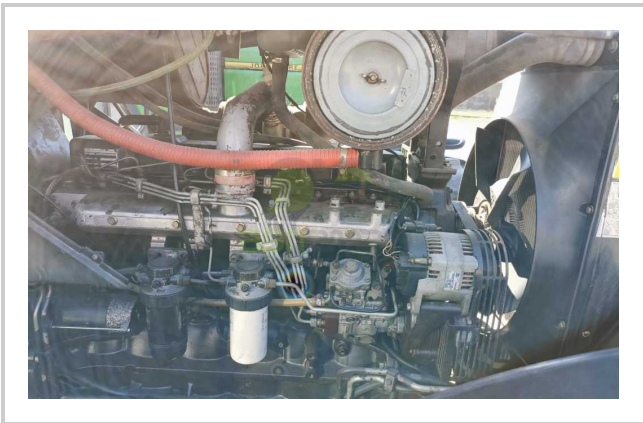

M135

475.000 EGP- 450.000 EGP

مميزات ومعلومات المنتج

make:	NEW HOLLAND
model:	M135
year:	26
condition:	Very good condition
front tire wear:	480/70R28
gear box:	semi-powershift
hours:	8000
power:	135
rear tire wear:	580/70R38
type:	M135