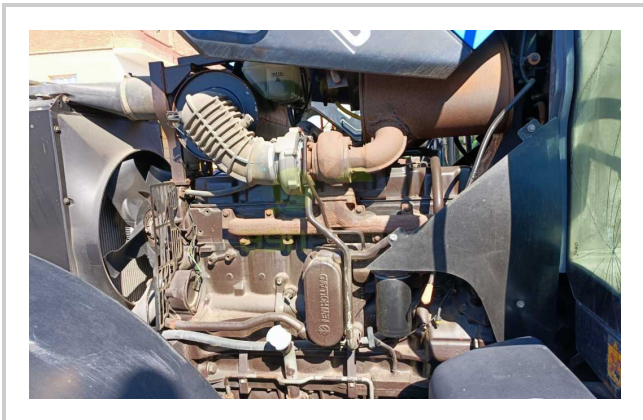

M135

475.000 EGP- 450.000 EGP

مميزات ومعلومات المنتج

make:	NEW HOLLAND
model:	M135
year:	26
condition:	Very good condition
front tire wear:	480/70R28
gear box:	semi-powershift
hours:	8000
power:	135
rear tire wear:	580/70R38
type:	M135