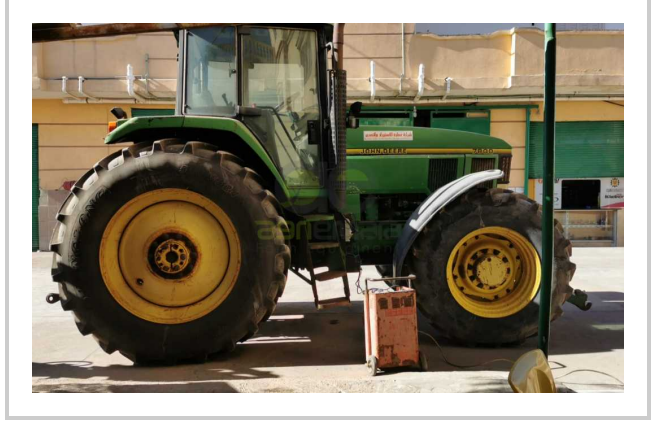

# JOHN DEERE 7800

475.000 EGP- 450.000 EGP

## مميزات ومعلومات المنتج

make:	JOHN DEERE
model:	7800
year:	28
condition:	Very good condition
front tire wear:	420/85R30
gear box:	semi-powershift
hours:	8000
power:	170
rear tire wear:	520/85R42
type:	JOHN DEERE 7800