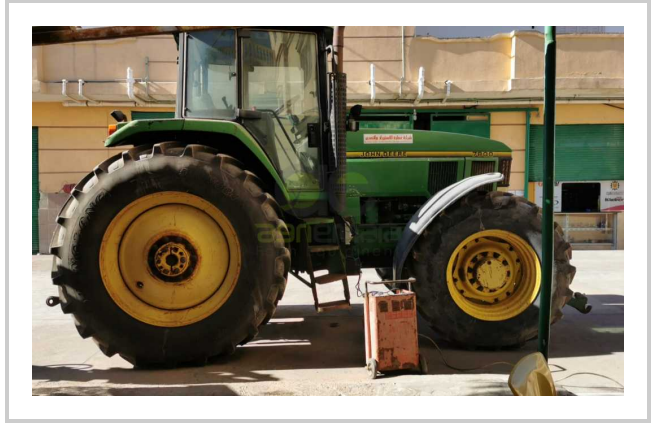

JOHN DEERE 7800

475.000 EGP- 450.000 EGP

مميزات ومعلومات المنتج

make:	JOHN DEERE
model:	7800
year:	28
condition:	Very good condition
front tire wear:	420/85R30
gear box:	semi-powershift
hours:	8000
power:	170
rear tire wear:	520/85R42
type:	JOHN DEERE 7800