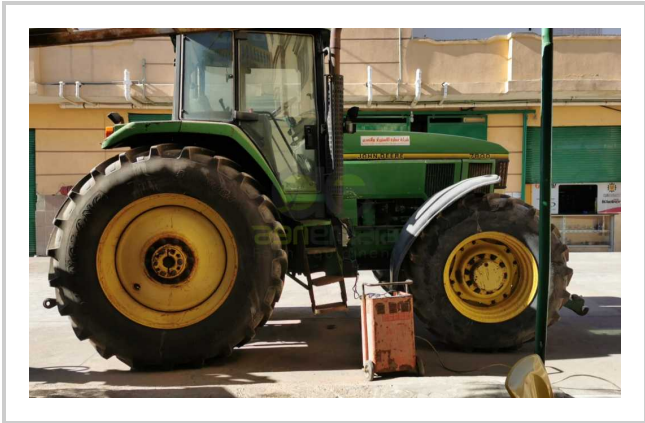

JOHN DEERE 7800

475.000 EGP- 450.000 EGP

مميزات ومعلومات المنتج

make:	JOHN DEERE
model:	7800
year:	28
condition:	Very good condition
front tire wear:	420/85R30
gear box:	semi-powershift
hours:	8000
power:	170
rear tire wear:	520/85R42
type:	JOHN DEERE 7800