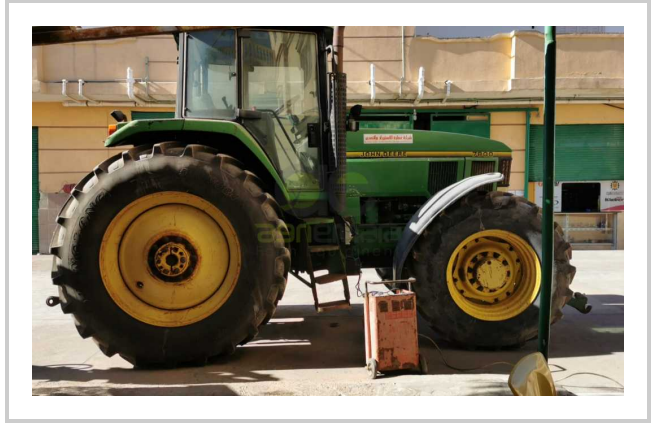

# JOHN DEERE 7800

475.000 EGP- 450.000 EGP

## مميزات ومعلومات المنتج

make:	JOHN DEERE
model:	7800
year:	28
condition:	Very good condition
front tire wear:	420/85R30
gear box:	semi-powershift
hours:	8000
power:	170
rear tire wear:	520/85R42
type:	JOHN DEERE 7800