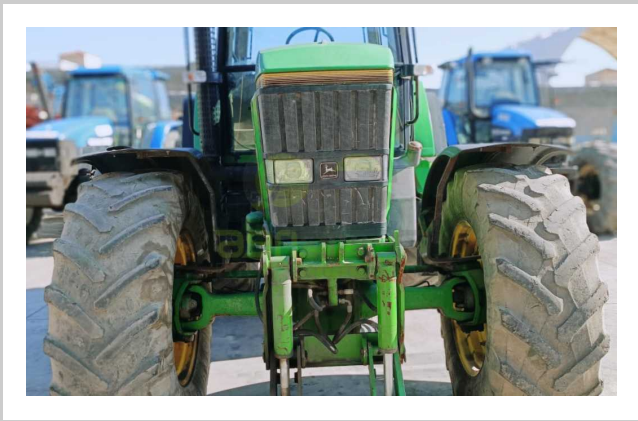

## JOHN DEERE 7700

550.000 EGP- 525.000 EGP

### مميزات ومعلومات المنتج

make:	JOHN DEERE
model:	7700
year:	28
condition:	Average condition
front tire wear:	480/70R30
gear box:	semi-powershift
hours:	8500
power:	170 hp
rear tire wear:	620/70R42
type:	JOHN DEERE 7700