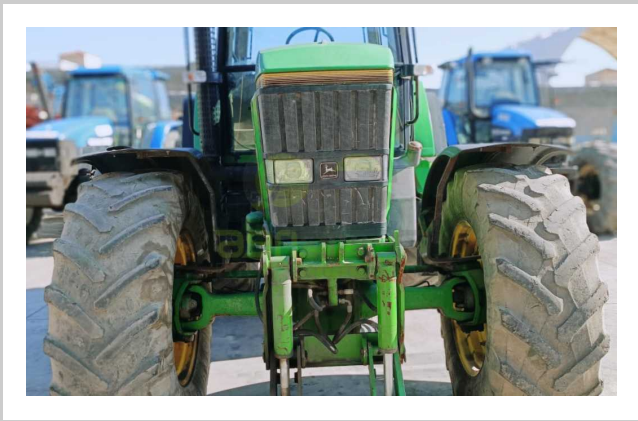

JOHN DEERE 7700

550.000 EGP- 525.000 EGP

مميزات ومعلومات المنتج

make:	JOHN DEERE
model:	7700
year:	28
condition:	Average condition
front tire wear:	480/70R30
gear box:	semi-powershift
hours:	8500
power:	170 hp
rear tire wear:	620/70R42
type:	JOHN DEERE 7700