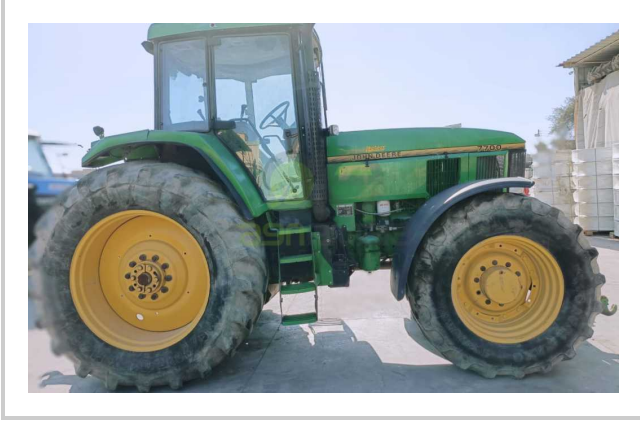

## JOHN DEERE 7700

550.000 EGP- 525.000 EGP

### مميزات ومعلومات المنتج

make:	JOHN DEERE
model:	7700
year:	28
condition:	Average condition
front tire wear:	480/70R30
gear box:	semi-powershift
hours:	8500
power:	170 hp
rear tire wear:	620/70R42
type:	JOHN DEERE 7700