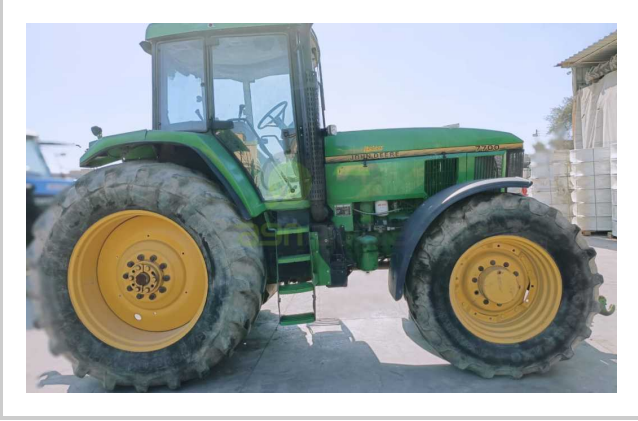

JOHN DEERE 7700

550.000 EGP- 525.000 EGP

مميزات ومعلومات المنتج

make:	JOHN DEERE
model:	7700
year:	28
condition:	Average condition
front tire wear:	480/70R30
gear box:	semi-powershift
hours:	8500
power:	170 hp
rear tire wear:	620/70R42
type:	JOHN DEERE 7700