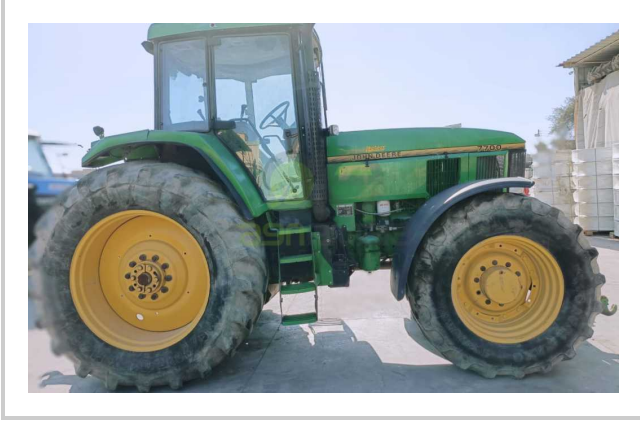

JOHN DEERE 7700

550.000 EGP- 525.000 EGP

مميزات ومعلومات المنتج

make:	JOHN DEERE
model:	7700
year:	28
condition:	Average condition
front tire wear:	480/70R30
gear box:	semi-powershift
hours:	8500
power:	170 hp
rear tire wear:	620/70R42
type:	JOHN DEERE 7700