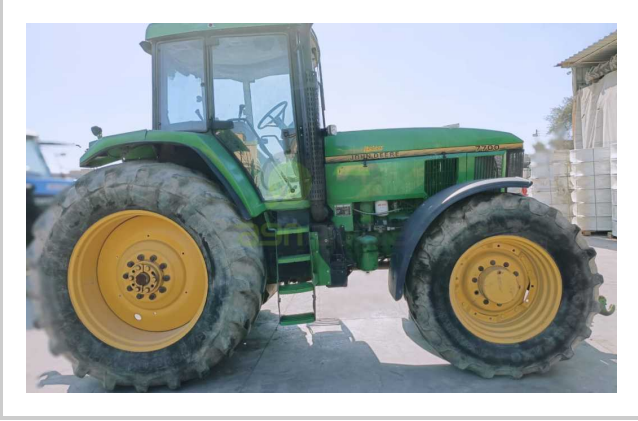

## JOHN DEERE 7700

550.000 EGP- 525.000 EGP

### مميزات ومعلومات المنتج

make:	JOHN DEERE
model:	7700
year:	28
condition:	Average condition
front tire wear:	480/70R30
gear box:	semi-powershift
hours:	8500
power:	170 hp
rear tire wear:	620/70R42
type:	JOHN DEERE 7700