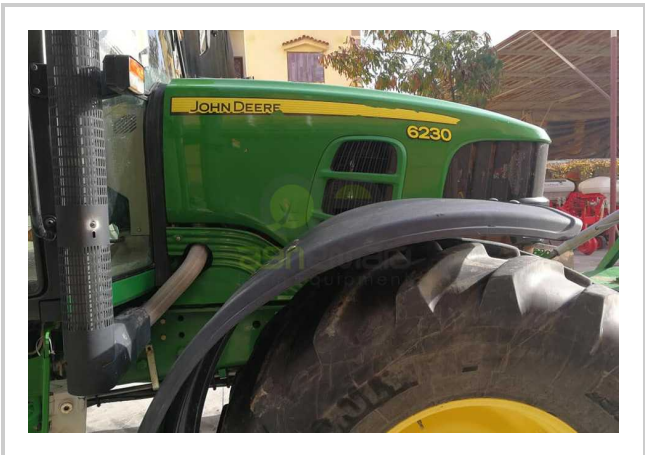

# JOHN DEERE 6230

CALL EGP- EGP

## مميزات ومعلومات المنتج

make:	JOHN DEERE
model:	6230
year:	36
condition:	Very good condition
front tire wear:	540/65R28
gear box:	P
hours:	2000