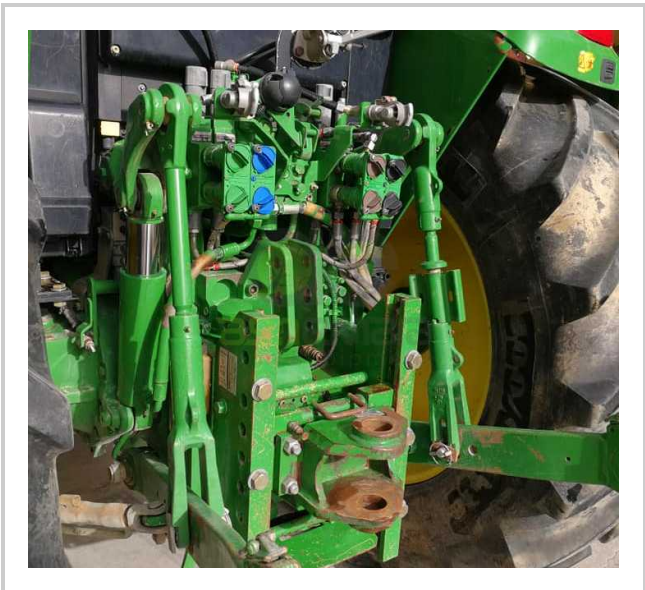

# JOHN DEERE 6230

CALL EGP- EGP

## مميزات ومعلومات المنتج

make:	JOHN DEERE
model:	6230
year:	36
condition:	Very good condition
front tire wear:	540/65R28
gear box:	P
hours:	2000