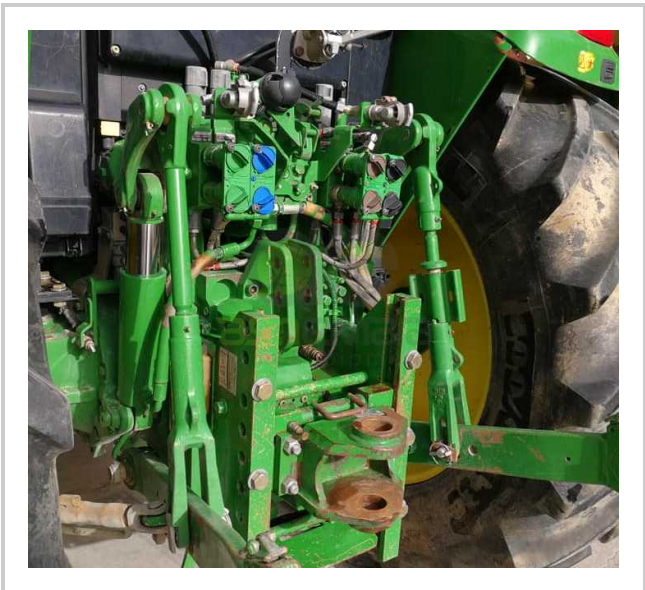

JOHN DEERE 6230

CALL EGP- EGP

مميزات ومعلومات المنتج

make:	JOHN DEERE
model:	6230
year:	36
condition:	Very good condition
front tire wear:	540/65R28
gear box:	P
hours:	2000

وصف اكثر