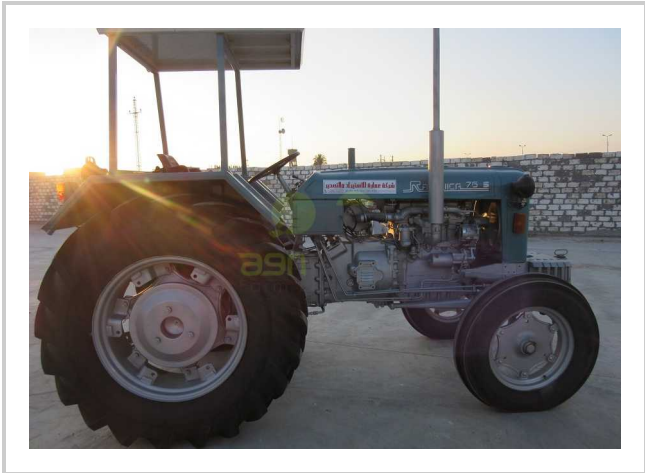

IMR - 76

📌 New

📞 CALL EGP- EGP

مميزات ومعلومات المنتج

make:	IMR-RAKOVICA
model:	76
year:	45
condition:	Very good condition
front tire wear:	7.50 - 20
gear box:	mechanical translation
hours:	NEW
power:	76
rear tire wear:	16.9.R30
type:	Mechanical steering (2WD)