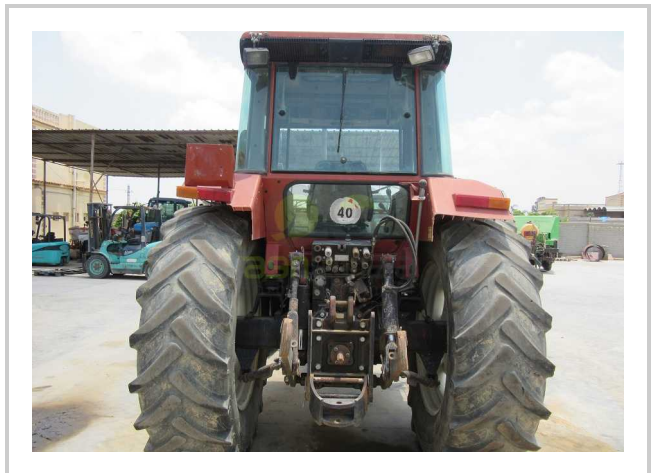

FIAT - F130

EGP- EGP

مميزات ومعلومات المنتج

make:	FIATAGRI
model:	F 130
year:	23
condition:	Very good condition
front tire wear:	14.9.R28
gear box:	mechanical translation
hours:	5800
power:	130
rear tire wear:	20.8.R38
type:	Power steering (4WD)