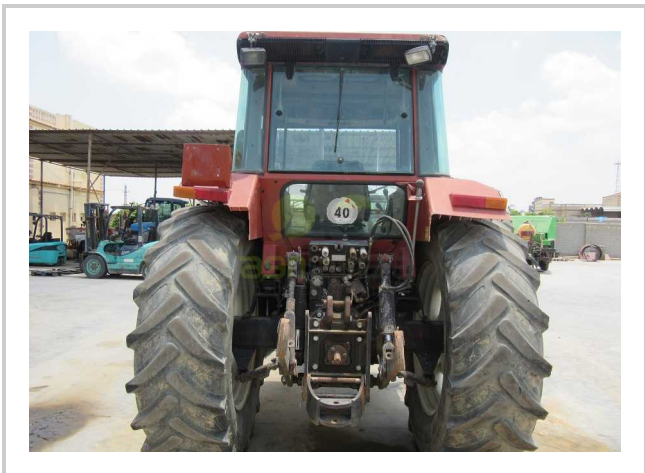

FIAT - F130

EGP- EGP

مميزات ومعلومات المنتج

make:	FIATAGRI
model:	F 130
year:	23
condition:	Very good condition
front tire wear:	14.9.R28
gear box:	mechanical translation
hours:	5800
power:	130
rear tire wear:	20.8.R38
type:	Power steering (4WD)