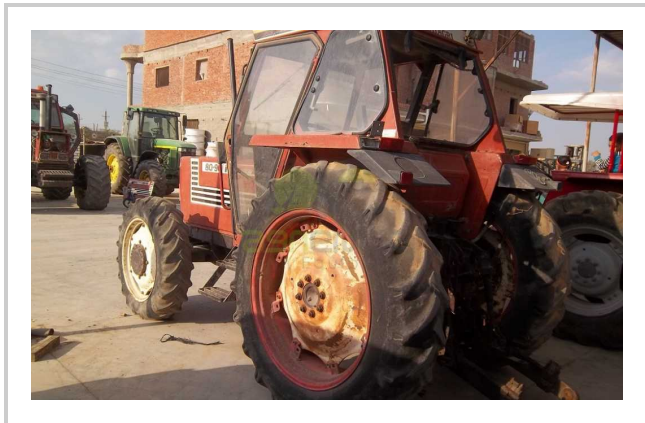

# FIAT - 80-90

EGP- EGP

## مميزات ومعلومات المنتج

make:	FIATAGRI
model:	80-90
year:	19
condition:	Very good condition
front tire wear:	16,9R28
gear box:	Power steering (4WD)
hours:	7500
power:	80 HP
rear tire wear:	18,8R38
type:	Power steering (4WD)