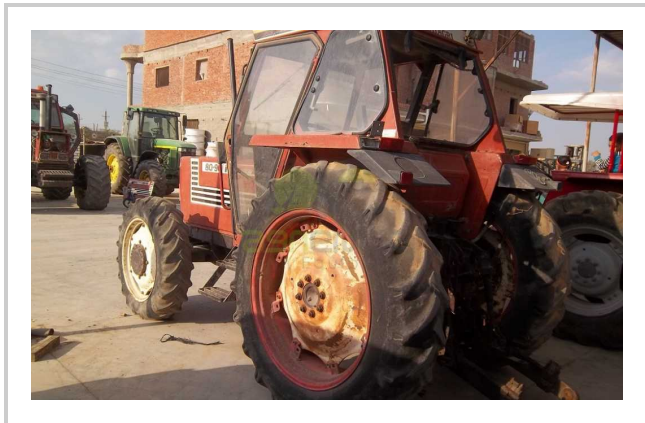

FIAT - 80-90

EGP- EGP

مميزات ومعلومات المنتج

make:	FIATAGRI
model:	80-90
year:	19
condition:	Very good condition
front tire wear:	16,9R28
gear box:	Power steering (4WD)
hours:	7500
power:	80 HP
rear tire wear:	18,8R38
type:	Power steering (4WD)