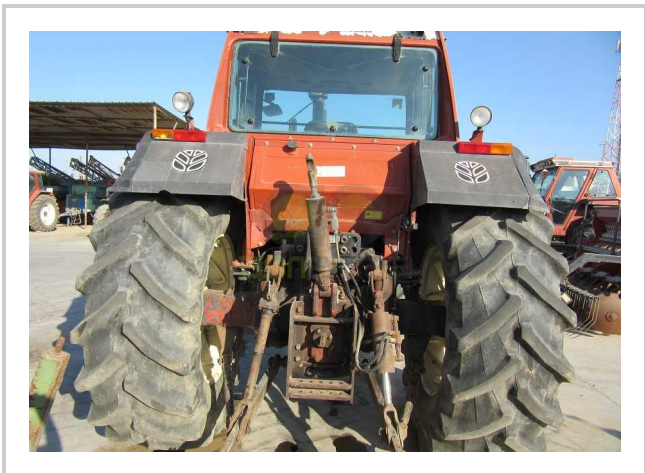

FIAT - 180-90

EGP- EGP

مميزات ومعلومات المنتج

make:	FIATAGRI
model:	180-90
year:	18
condition:	Very good condition
front tire wear:	14.9.28
gear box:	mechanical translation
hours:	5388
power:	180-90
rear tire wear:	20.8.R38
type:	Power steering (4WD)