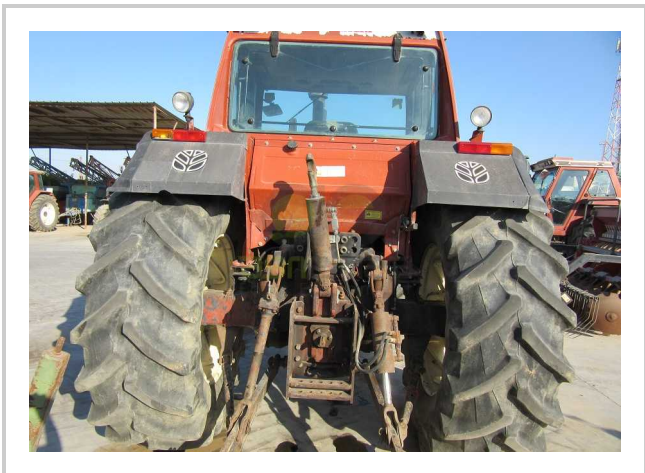

# FIAT - 180-90

EGP- EGP

## مميزات ومعلومات المنتج

make:	FIATAGRI
model:	180-90
year:	18
condition:	Very good condition
front tire wear:	14.9.28
gear box:	mechanical translation
hours:	5388
power:	180-90
rear tire wear:	20.8.R38
type:	Power steering (4WD)