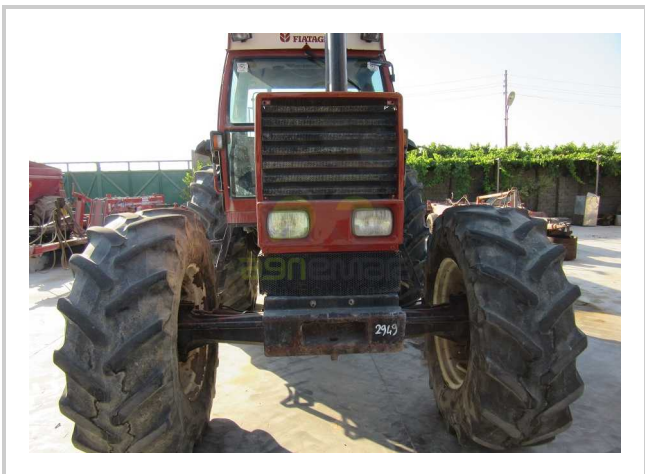

# FIAT - 180-90

EGP- EGP

## مميزات ومعلومات المنتج

make:	FIATAGRI
model:	180-90
year:	18
condition:	Very good condition
front tire wear:	14.9.28
gear box:	mechanical translation
hours:	5388
power:	180-90
rear tire wear:	20.8.R38
type:	Power steering (4WD)