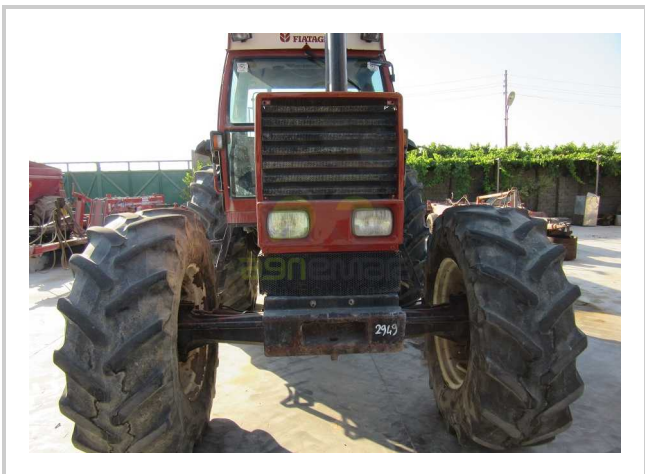

FIAT - 180-90

EGP- EGP

مميزات ومعلومات المنتج

make:	FIATAGRI
model:	180-90
year:	18
condition:	Very good condition
front tire wear:	14.9.28
gear box:	mechanical translation
hours:	5388
power:	180-90
rear tire wear:	20.8.R38
type:	Power steering (4WD)