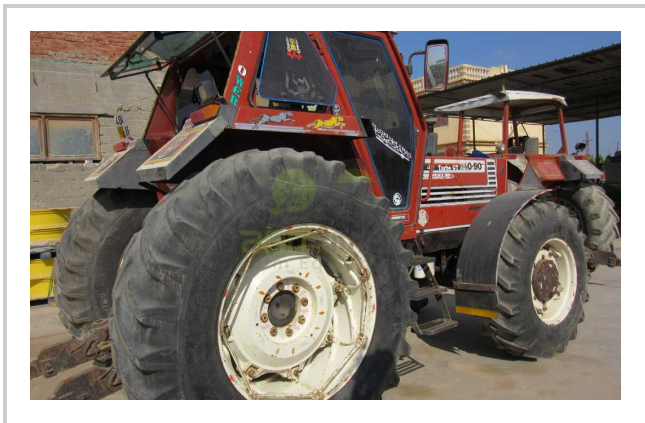

FIAT - 140-90

EGP- EGP

مميزات ومعلومات المنتج

make:	FIATAGRI
model:	140-90
year:	19
condition:	Good condition
front tire wear:	14.9.R28
gear box:	power-shift
hours:	6500
power:	140
rear tire wear:	20.8.R38
type:	Power steering (4WD)