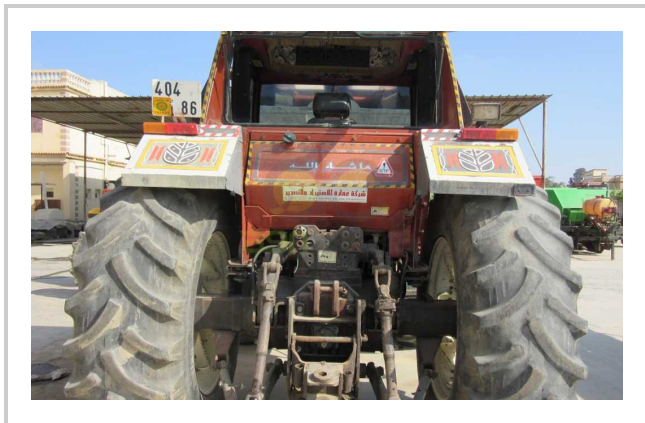

FIAT - 140-90

EGP- EGP

مميزات ومعلومات المنتج

make:	FIATAGRI
model:	140-90
year:	19
condition:	Good condition
front tire wear:	14.9.R28
gear box:	power-shift
hours:	6500
power:	140
rear tire wear:	20.8.R38
type:	Power steering (4WD)