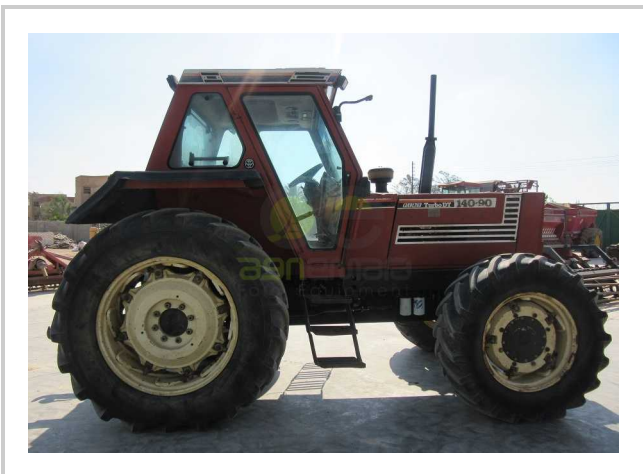

FIAT - 140-90

EGP- EGP

مميزات ومعلومات المنتج

make:	FIATAGRI
model:	140-90
year:	15
condition:	Very good condition
front tire wear:	14.9.R28
gear box:	mechanical translation
hours:	4500
power:	140
rear tire wear:	20.8.R38
type:	Power steering (4WD)