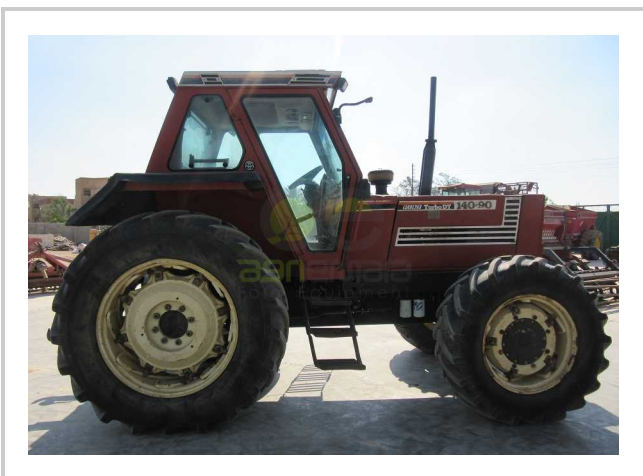

# FIAT - 140-90

EGP- EGP

## مميزات ومعلومات المنتج

make:	FIATAGRI
model:	140-90
year:	15
condition:	Very good condition
front tire wear:	14.9.R28
gear box:	mechanical translation
hours:	4500
power:	140
rear tire wear:	20.8.R38
type:	Power steering (4WD)