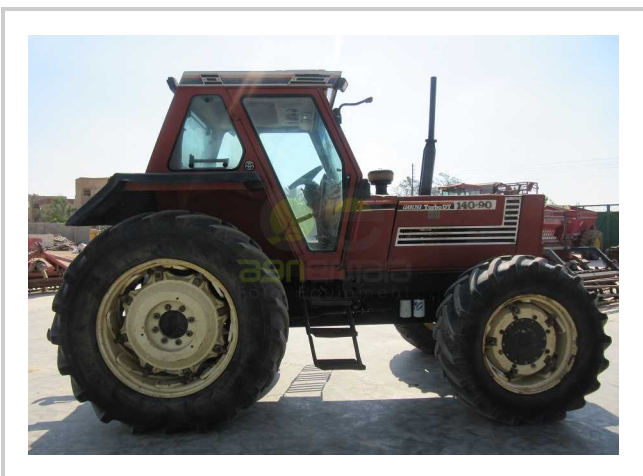

FIAT - 140-90

EGP- EGP

مميزات ومعلومات المنتج

make:	FIATAGRI
model:	140-90
year:	15
condition:	Very good condition
front tire wear:	14.9.R28
gear box:	mechanical translation
hours:	4500
power:	140
rear tire wear:	20.8.R38
type:	Power steering (4WD)