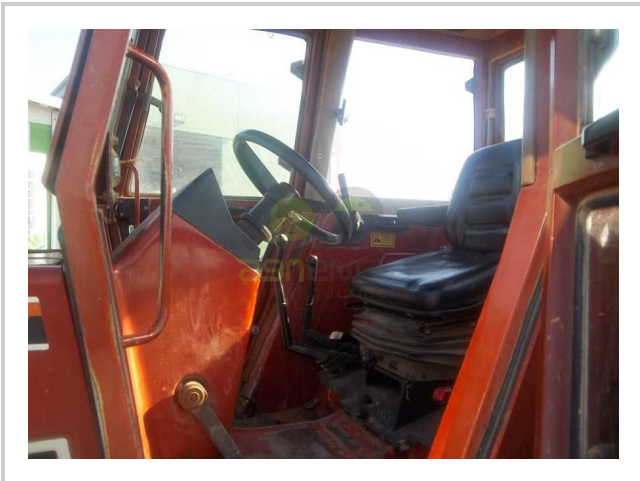

## FIAT - 100-90

EGP- EGP

## مميزات ومعلومات المنتج

make:	FIATAGRI
model:	100-90
year:	15
condition:	Very good condition
front tire wear:	14.9.R24
gear box:	mechanical translation
hours:	1436
power:	100-90
rear tire wear:	18.4.R34
type:	Power steering (4WD)