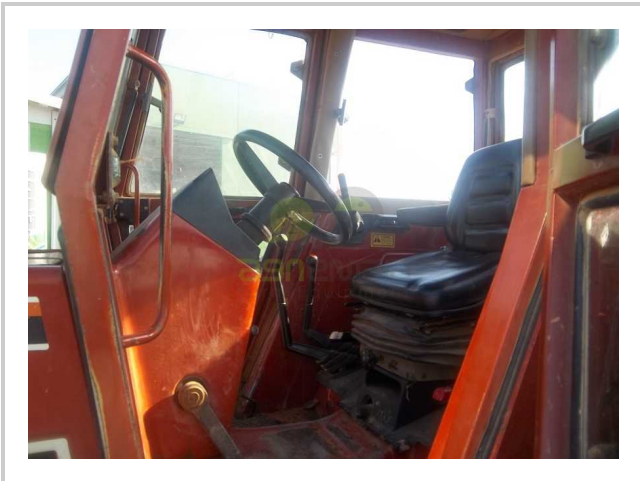

FIAT - 100-90

EGP- EGP

مميزات ومعلومات المنتج

| | |
|------------------|------------------------|
| make: | FIATAGRI |
| model: | 100-90 |
| year: | 15 |
| condition: | Very good condition |
| front tire wear: | 14.9.R24 |
| gear box: | mechanical translation |
| hours: | 1436 |
| power: | 100-90 |
| rear tire wear: | 18.4.R34 |
| type: | Power steering (4WD) |