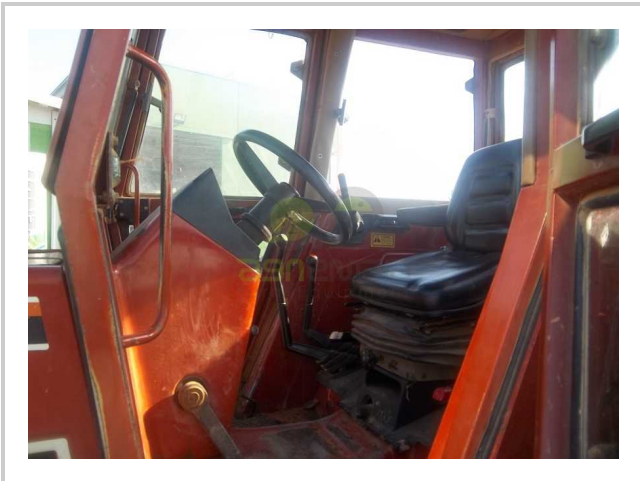

FIAT - 100-90

EGP- EGP

مميزات ومعلومات المنتج

make:	FIATAGRI
model:	100-90
year:	15
condition:	Very good condition
front tire wear:	14.9.R24
gear box:	mechanical translation
hours:	1436
power:	100-90
rear tire wear:	18.4.R34
type:	Power steering (4WD)