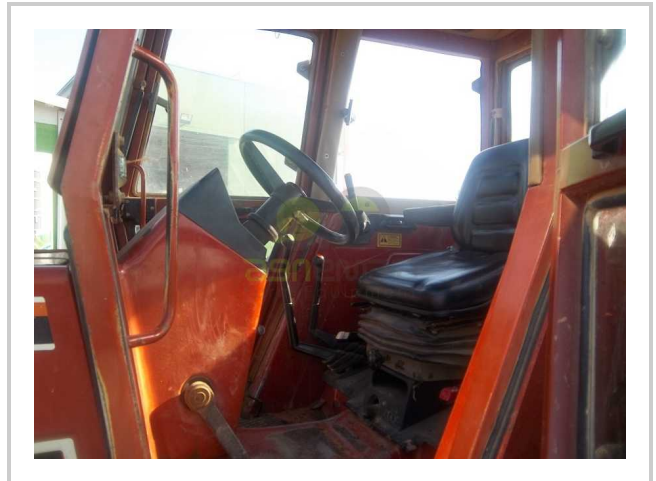

FIAT - 100-90

EGP- EGP

مميزات ومعلومات المنتج

| | |
|------------------|------------------------|
| make: | FIATAGRI |
| model: | 100-90 |
| year: | 15 |
| condition: | Very good condition |
| front tire wear: | 14.9.R24 |
| gear box: | mechanical translation |
| hours: | 1436 |
| power: | 100-90 |
| rear tire wear: | 18.4.R34 |
| type: | Power steering (4WD) |