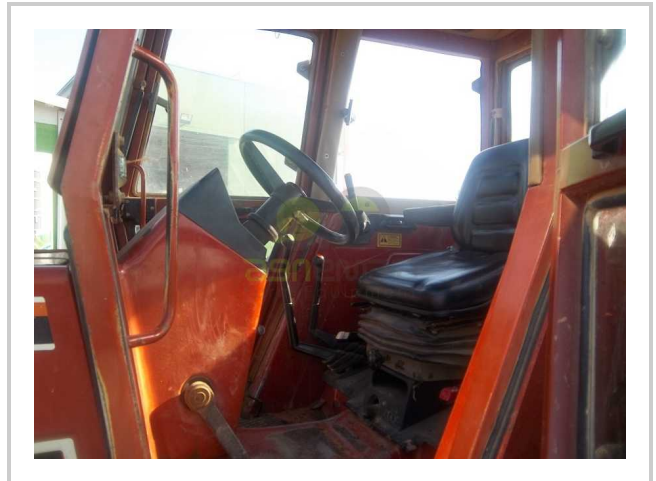

FIAT - 100-90

EGP- EGP

مميزات ومعلومات المنتج

make:	FIATAGRI
model:	100-90
year:	15
condition:	Very good condition
front tire wear:	14.9.R24
gear box:	mechanical translation
hours:	1436
power:	100-90
rear tire wear:	18.4.R34
type:	Power steering (4WD)