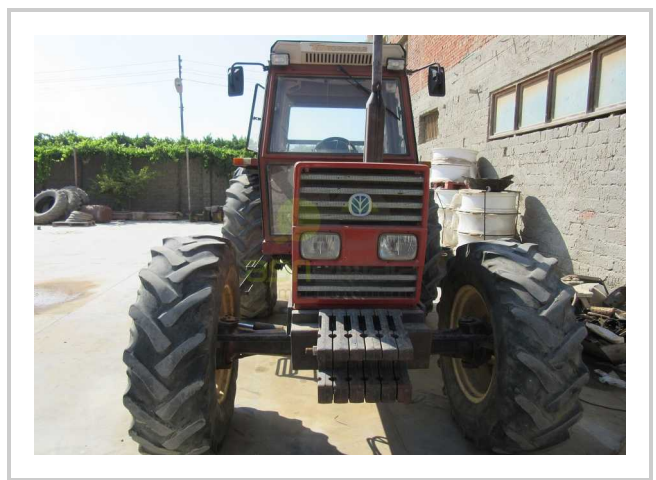

## FIAT - 100-90

EGP- EGP

## مميزات ومعلومات المنتج

make:	FIATAGRI
model:	100-90
year:	15
condition:	Very good condition
front tire wear:	14.9.R24
gear box:	mechanical translation
hours:	1436
power:	100-90
rear tire wear:	18.4.R34
type:	Power steering (4WD)