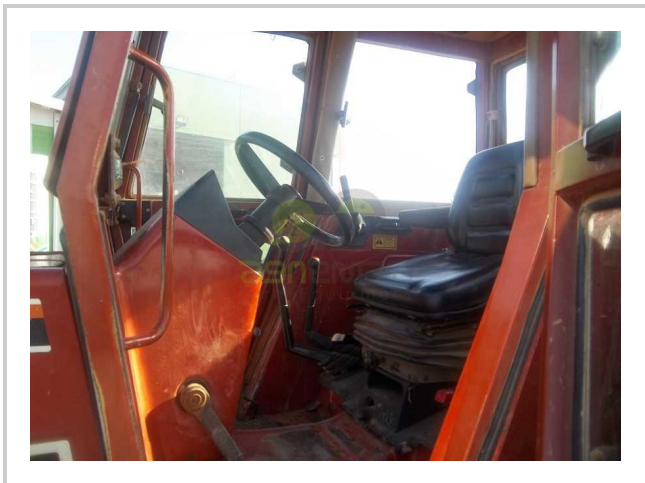

FIAT - 100-90

EGP- EGP

مميزات ومعلومات المنتج

make:	FIATAGRI
model:	100-90
year:	15
condition:	Very good condition
front tire wear:	14.9.R24
gear box:	mechanical translation
hours:	1436
power:	100-90
rear tire wear:	18.4.R34
type:	Power steering (4WD)