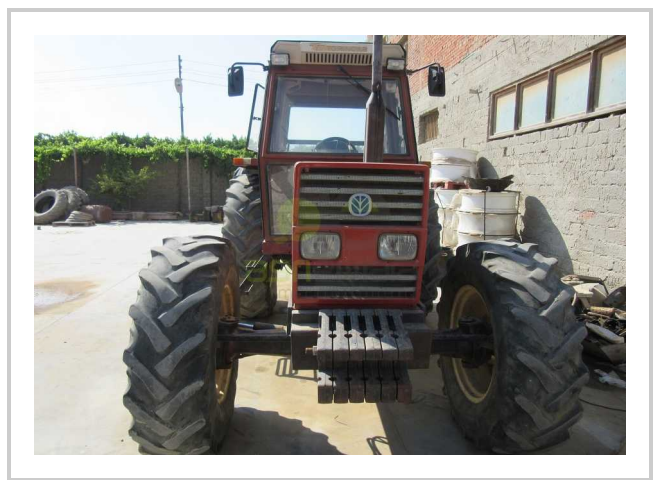

FIAT - 100-90

EGP- EGP

مميزات ومعلومات المنتج

| | |
|------------------|------------------------|
| make: | FIATAGRI |
| model: | 100-90 |
| year: | 15 |
| condition: | Very good condition |
| front tire wear: | 14.9.R24 |
| gear box: | mechanical translation |
| hours: | 1436 |
| power: | 100-90 |
| rear tire wear: | 18.4.R34 |
| type: | Power steering (4WD) |