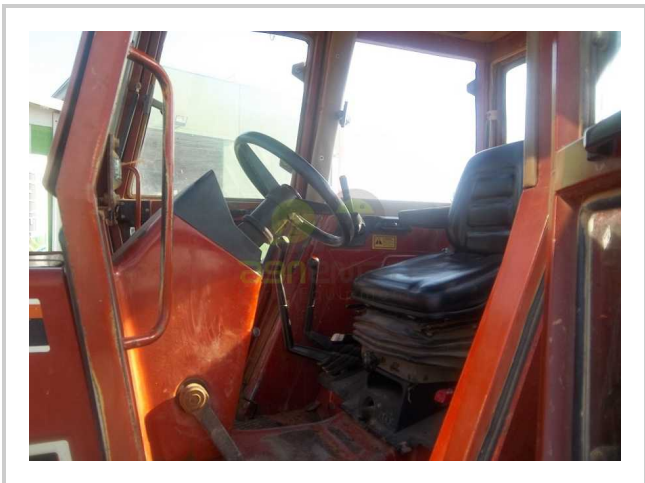

FIAT - 100-90

EGP- EGP

مميزات ومعلومات المنتج

make:	FIATAGRI
model:	100-90
year:	15
condition:	Very good condition
front tire wear:	14.9.R24
gear box:	mechanical translation
hours:	1436
power:	100-90
rear tire wear:	18.4.R34
type:	Power steering (4WD)