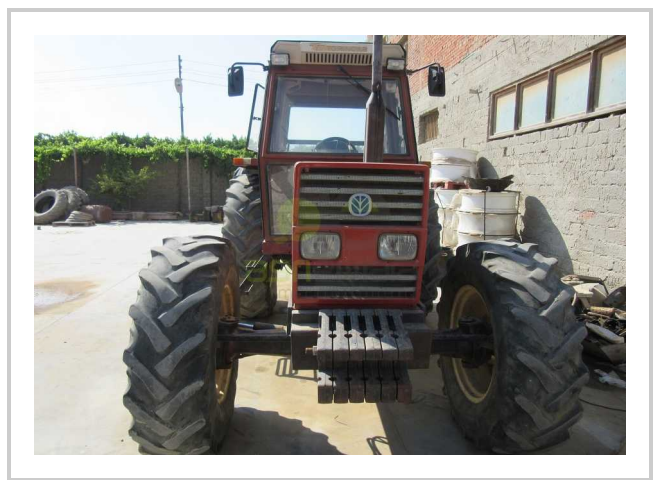

FIAT - 100-90

EGP- EGP

مميزات ومعلومات المنتج

make:	FIATAGRI
model:	100-90
year:	15
condition:	Very good condition
front tire wear:	14.9.R24
gear box:	mechanical translation
hours:	1436
power:	100-90
rear tire wear:	18.4.R34
type:	Power steering (4WD)