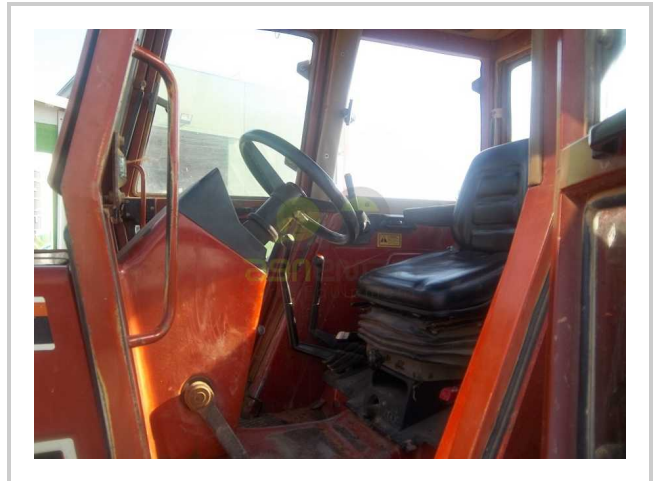

## FIAT - 100-90

EGP- EGP

## مميزات ومعلومات المنتج

make:	FIATAGRI
model:	100-90
year:	15
condition:	Very good condition
front tire wear:	14.9.R24
gear box:	mechanical translation
hours:	1436
power:	100-90
rear tire wear:	18.4.R34
type:	Power steering (4WD)