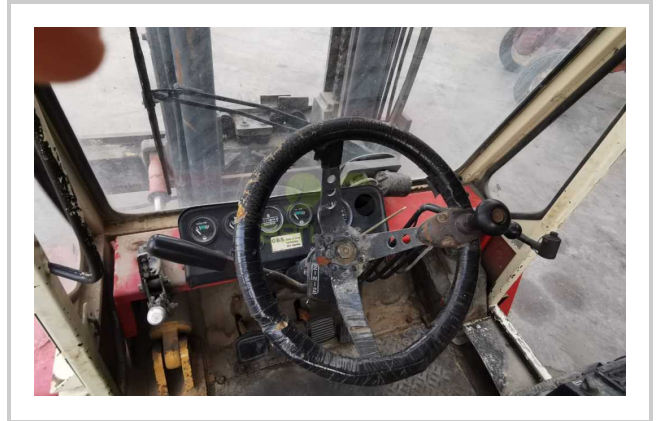

FD70

CALL EGP

مميزات ومعلومات المنتج

make:	MITSUBISHI
model:	FD70
year:	20

وصف اكثر

gear box:	power-shift
mast type:	FD70
specific equipment:	FORK POSITION
condition:	Very good condition
lifting capacity:	4M
lifting height:	4M