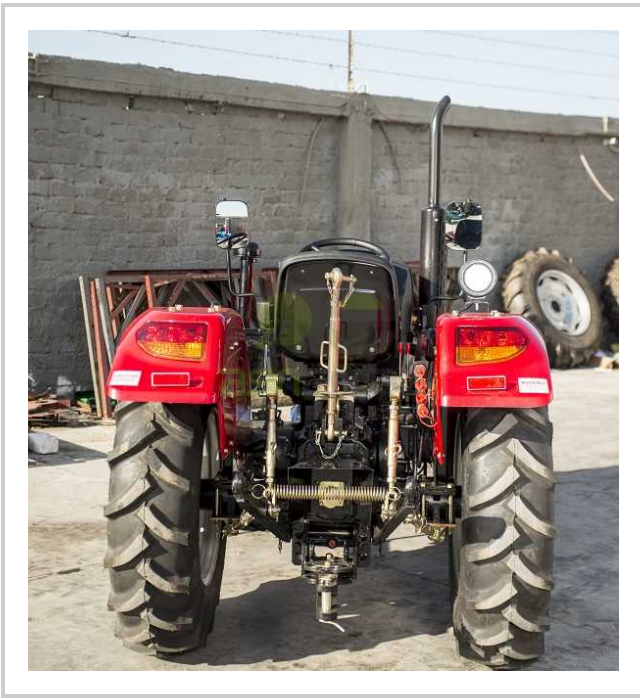

DFAM - DF 404

 New

 CALL EGP- EGP

مميزات ومعلومات المنتج

make:	DFAM
model:	DF 404
year:	45
condition:	Very good condition
front tire wear:	7.50-16
gear box:	mechanical translation
hours:	NEW

وصف اكثر