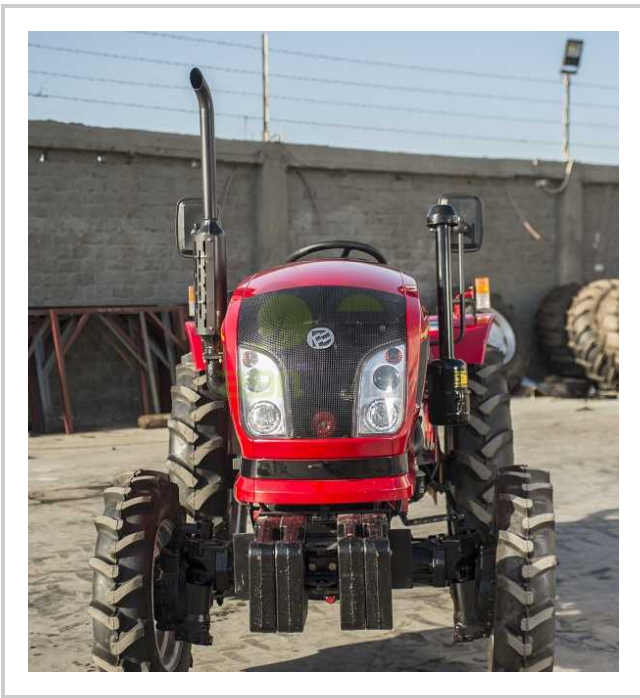

# DFAM - DF 404

 New

 CALL EGP- EGP

## مميزات ومعلومات المنتج

make:	DFAM
model:	DF 404
year:	45
condition:	Very good condition
front tire wear:	7.50-16
gear box:	mechanical translation
hours:	NEW