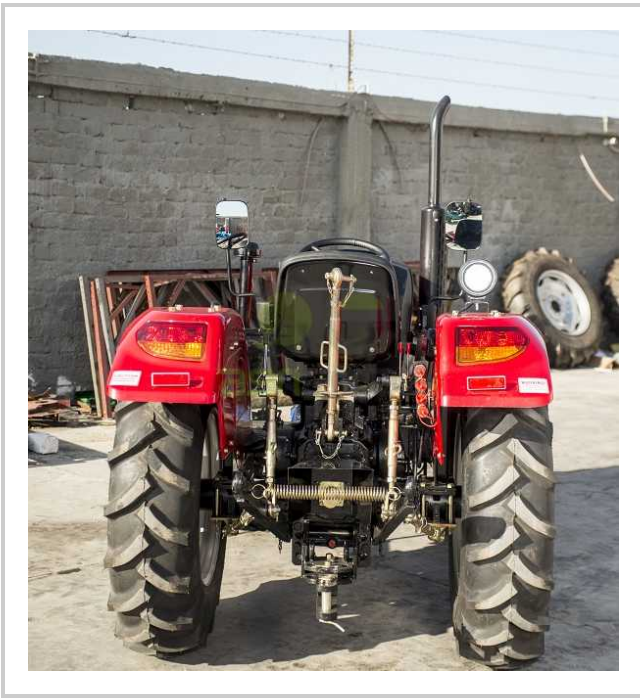

DFAM - DF 404

 New

 CALL EGP- EGP

مميزات ومعلومات المنتج

make:	DFAM
model:	DF 404
year:	45
condition:	Very good condition
front tire wear:	7.50-16
gear box:	mechanical translation
hours:	NEW

وصف اكثر