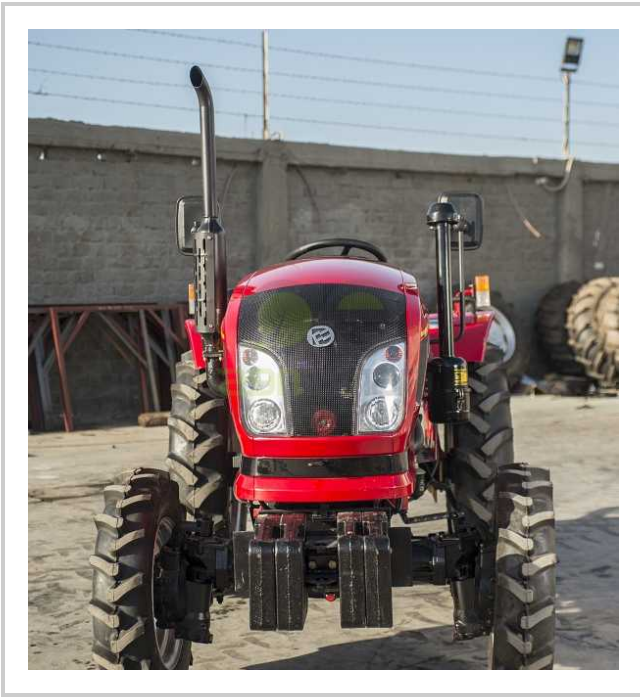

DFAM - DF 404

 New

 CALL EGP- EGP

مميزات ومعلومات المنتج

make:	DFAM
model:	DF 404
year:	45
condition:	Very good condition
front tire wear:	7.50-16
gear box:	mechanical translation
hours:	NEW

وصف اكثر