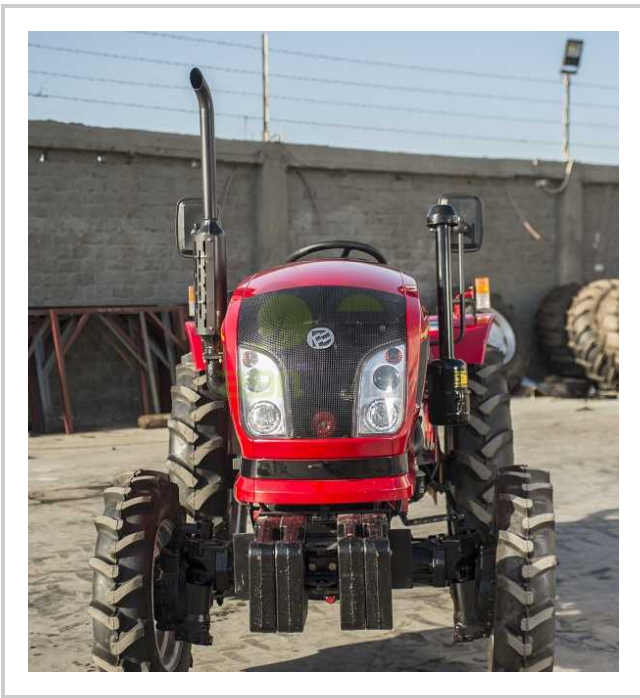

DFAM - DF 404

 New

 CALL EGP- EGP

مميزات ومعلومات المنتج

make:	DFAM
model:	DF 404
year:	45
condition:	Very good condition
front tire wear:	7.50-16
gear box:	mechanical translation
hours:	NEW

وصف اكثر