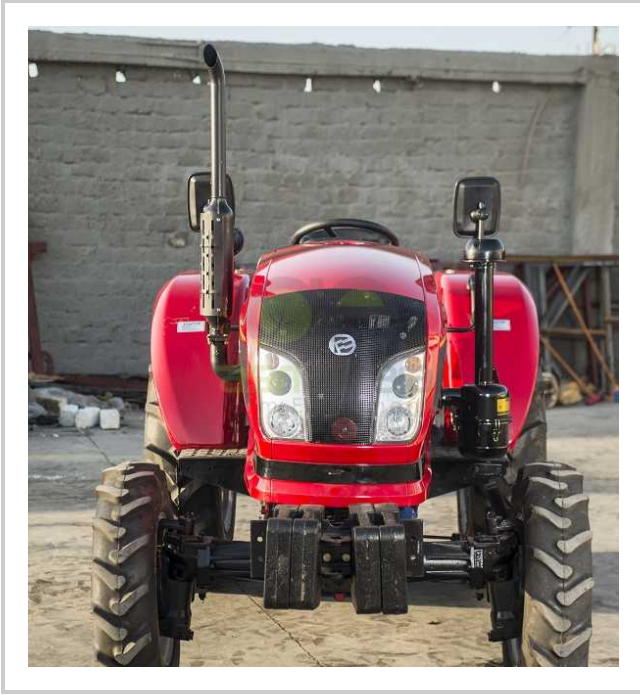

# DFAM - DF 354

 New

 CALL EGP- CALL EGP

## مميزات ومعلومات المنتج

make:	DFAM
model:	DF 354
year:	45
condition:	Very good condition
front tire wear:	6,00,16
gear box:	mechanical translation
hours:	NEW