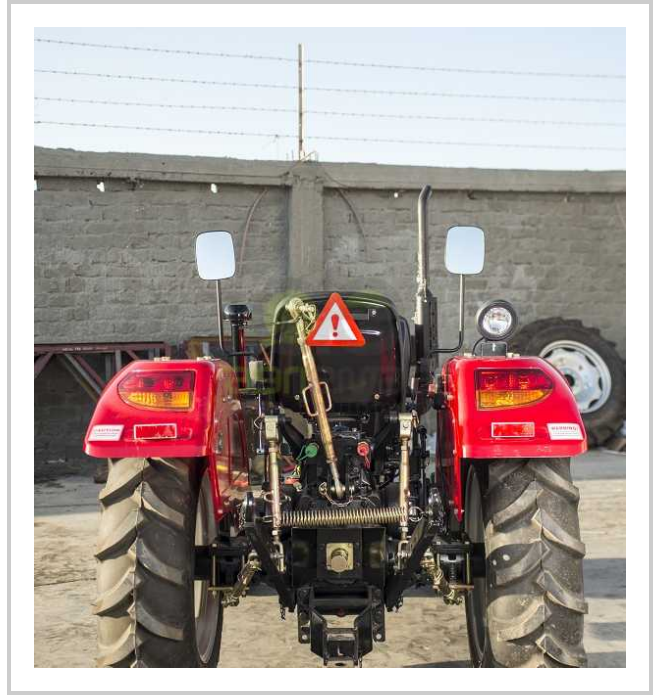

DFAM - DF 354

 New

 CALL EGP- CALL EGP

مميزات ومعلومات المنتج

| | |
|------------------|------------------------|
| make: | DFAM |
| model: | DF 354 |
| year: | 45 |
| condition: | Very good condition |
| front tire wear: | 6,00,16 |
| gear box: | mechanical translation |
| hours: | NEW |