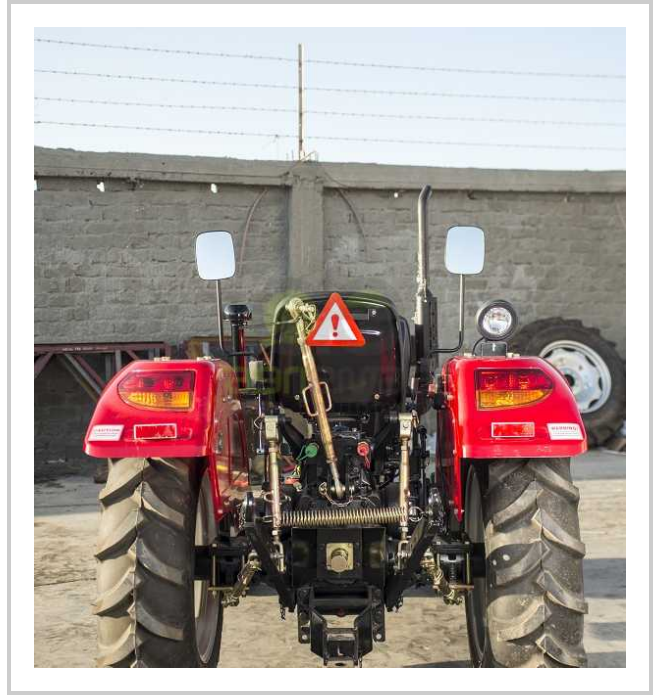

# DFAM - DF 354

 New

 CALL EGP- CALL EGP

## مميزات ومعلومات المنتج

make:	DFAM
model:	DF 354
year:	45
condition:	Very good condition
front tire wear:	6,00,16
gear box:	mechanical translation
hours:	NEW