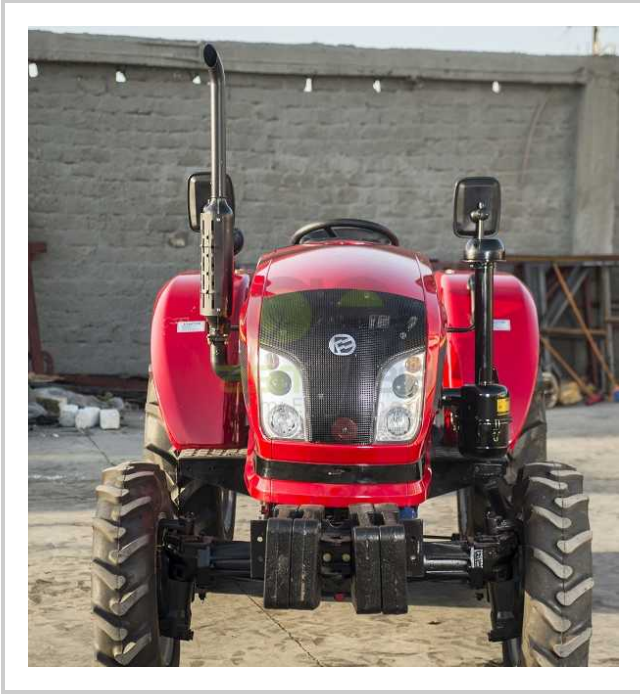

DFAM - DF 354

 New

 CALL EGP- CALL EGP

مميزات ومعلومات المنتج

| | |
|------------------|------------------------|
| make: | DFAM |
| model: | DF 354 |
| year: | 45 |
| condition: | Very good condition |
| front tire wear: | 6,00,16 |
| gear box: | mechanical translation |
| hours: | NEW |