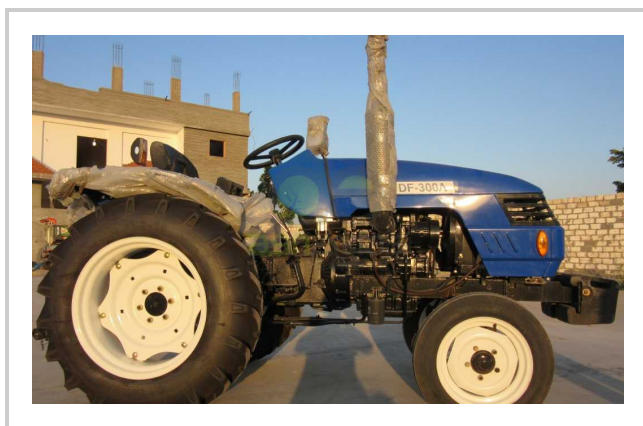

DFAM - DF 300A

مميزات ومعلومات المنتج

make:	DFAM
model:	DF 300A
year:	45
condition:	Very good condition
front tire wear:	6.00-16
gear box:	mechanical translation
hours:	NEW
power:	30 HP
rear tire wear:	12.4.24
type:	Mechanical steering (2WD)