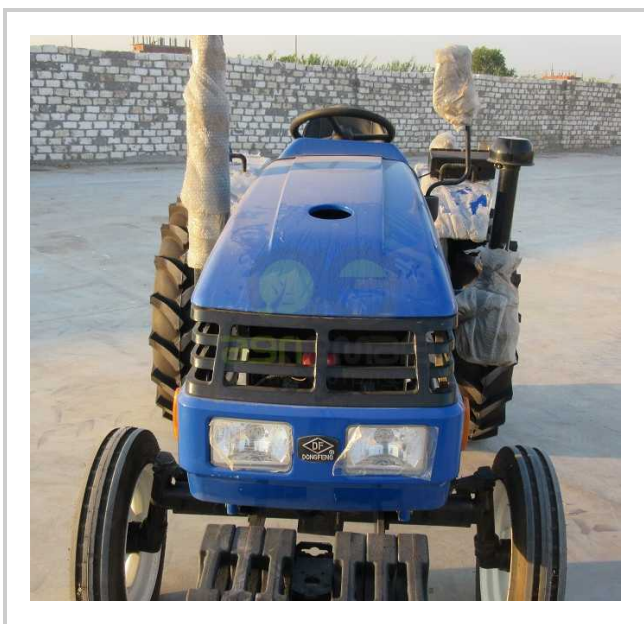

DFAM - DF 300A

مميزات ومعلومات المنتج

make:	DFAM
model:	DF 300A
year:	45
condition:	Very good condition
front tire wear:	6.00-16
gear box:	mechanical translation
hours:	NEW
power:	30 HP
rear tire wear:	12.4.24
type:	Mechanical steering (2WD)