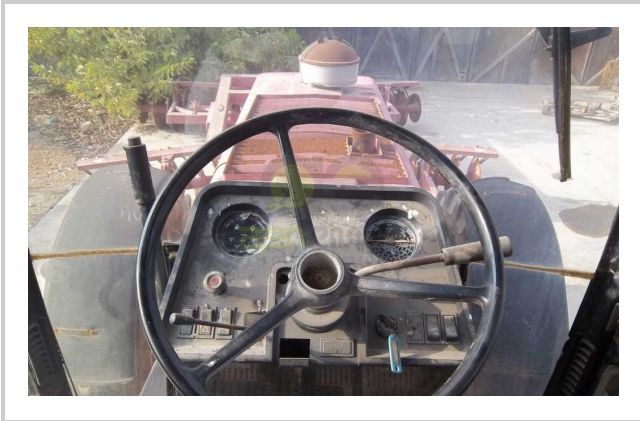

Case-IH 1255

EGP- EGP

مميزات ومعلومات المنتج

make:	Case-IH
model:	1255
year:	20

وصف اكثر

condition:	Good condition
front tire wear:	14.9R28
gear box:	synchro-gear
hours:	7500
power:	125 HP
rear tire wear:	20,8R38
type:	Power steering (4WD)