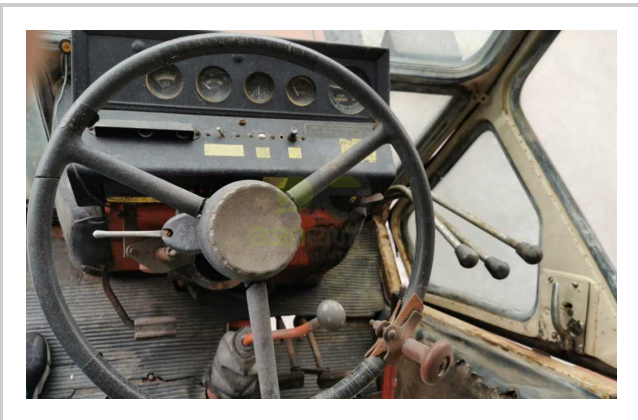

BELARUS 70

CALL EGP

مميزات ومعلومات المنتج

make:	BELARUS
model:	BELARUS 70
year:	5

وصف اكثر

condition:	Very good condition
front tire wear:	6.50-20
gear box:	Mechanical
hours:	2000
power:	70 HP
rear tire wear:	18.4-30
type:	BELARUS 70